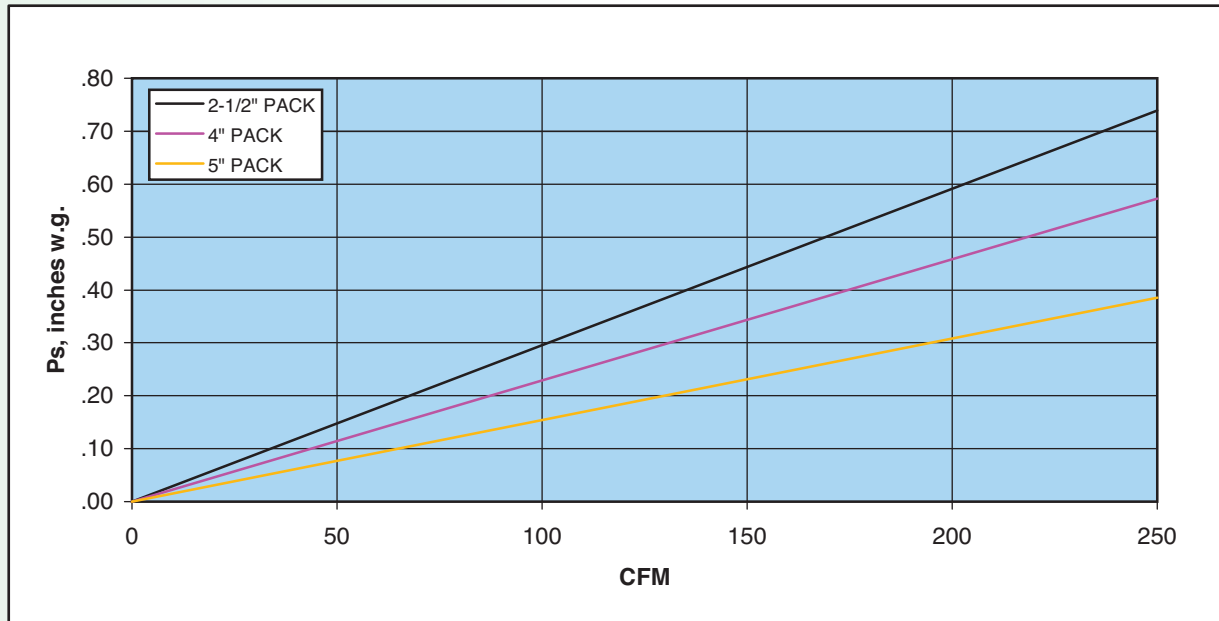

MODEL MVHP - 24" X 24" MODULE • CFM vs PS

99.97% & 99.99+% • 0.30 MICRON

99.9999 % • 0.12 MICRON

MODEL MVHP - 24" X 36" MODULE • CFM vs PS

99.97% & 99.99+% • 0.30 MICRON

99.9999 % • 0.12 MICRON

MODEL MVHP - 24" X 48" MODULE • CFM vs PS

99.97% & 99.99+% • 0.30 MICRON

99.9999 % • 0.12 MICRON