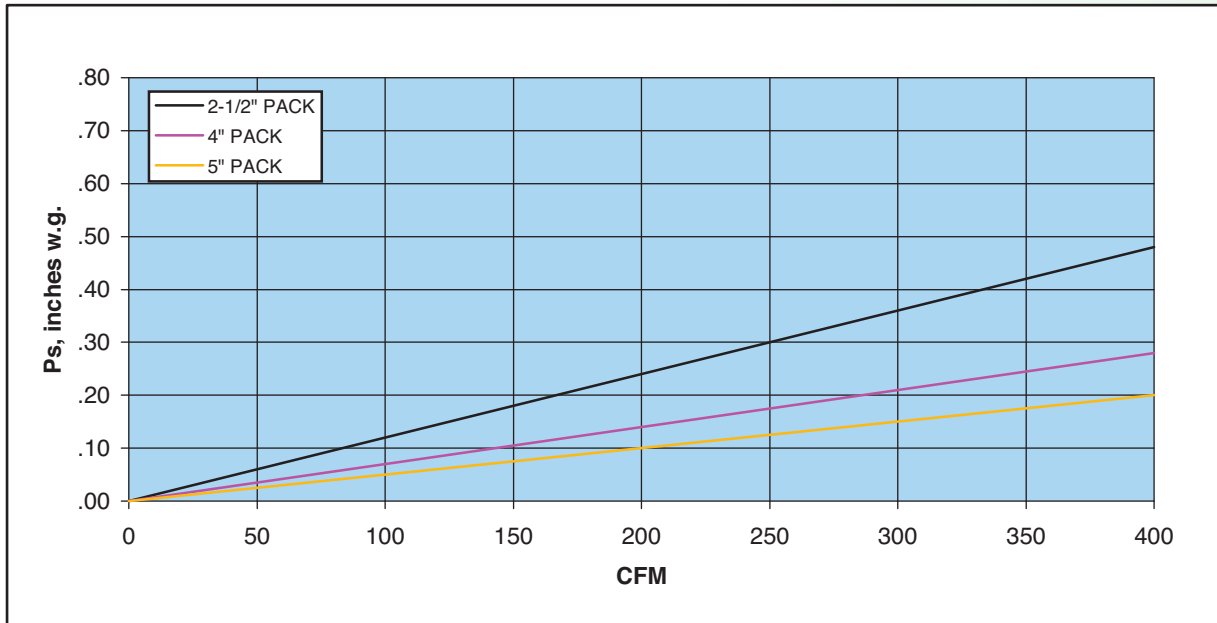

MODEL MVHP - 24" X 24" MODULE • CFM vs PS

99.97% & 99.99+% • 0.30 MICRON

99.9999 % • 0.12 MICRON

MODEL MVHP - 24" X 36" MODULE • CFM vs PS

99.97% & 99.99+% • 0.30 MICRON

99.9999 % • 0.12 MICRON

MODEL MVHP - 24" X 48" MODULE • CFM vs PS

99.97% & 99.99+% • 0.30 MICRON

99.9999 % • 0.12 MICRON