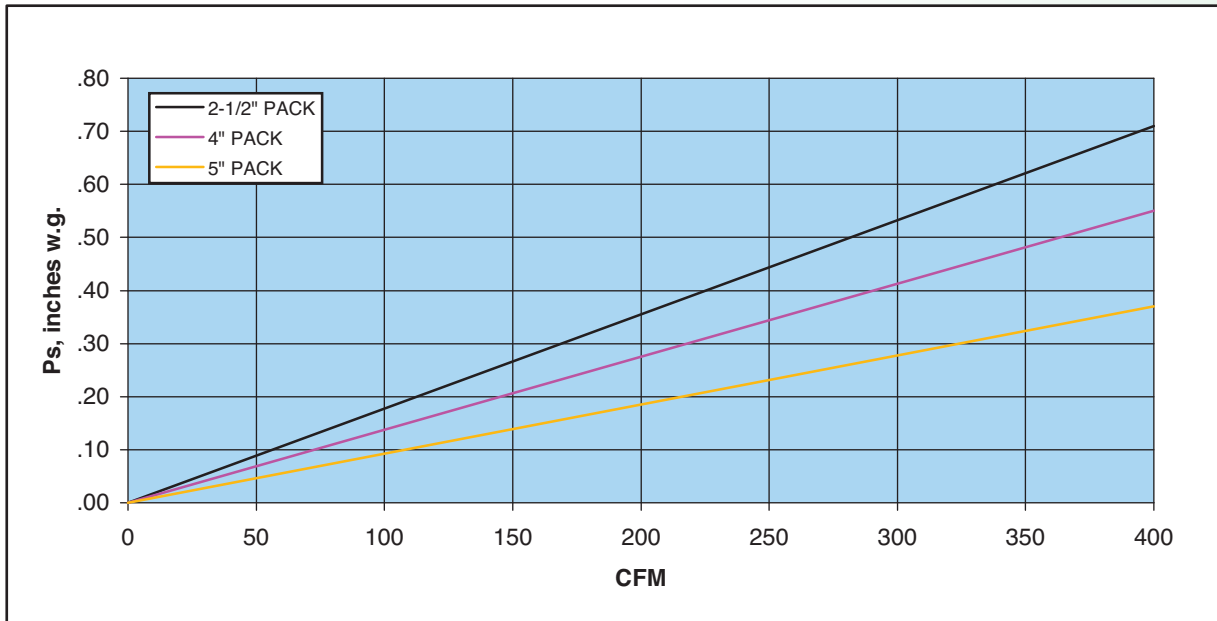

MODEL MVHP - 24" X 24" MODULE • CFM vs PS

99.97% & 99.99+% • 0.30 MICRON

99.9999 % • 0.12 MICRON

MODEL MVHP - 24" X 36" MODULE • CFM vs PS

99.97% & 99.99+% • 0.30 MICRON

99.9999 % • 0.12 MICRON

MODEL MVHP - 24" X 48" MODULE • CFM vs PS

99.97% & 99.99+% • 0.30 MICRON

99.9999 % • 0.12 MICRON