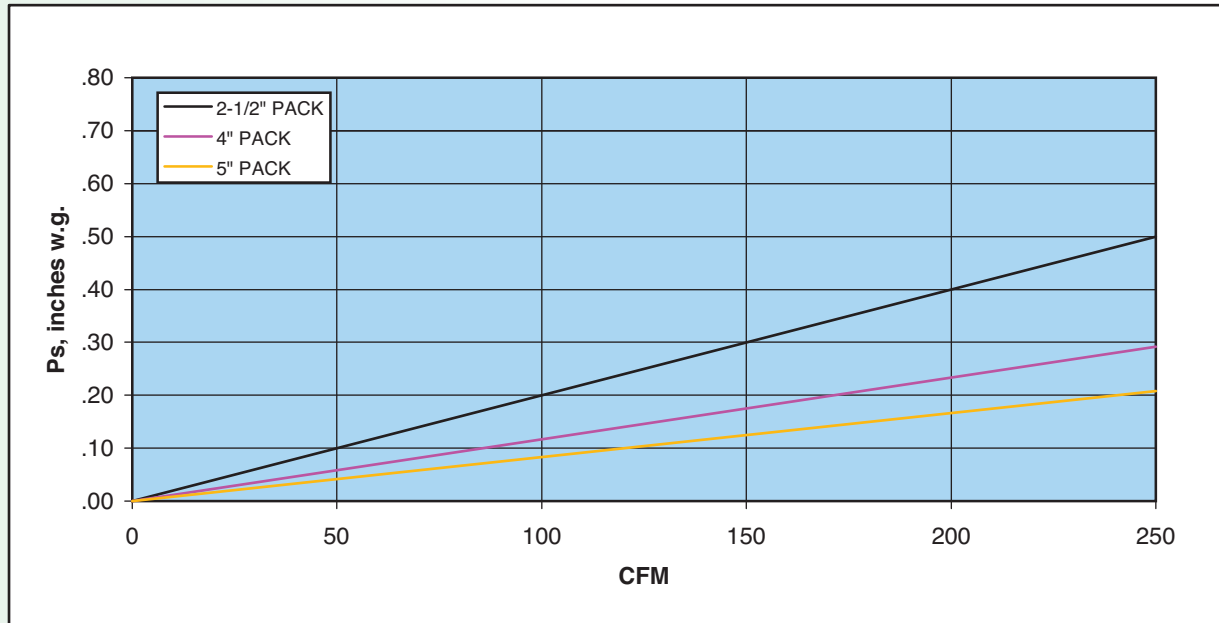

MODEL MVHP - 24" X 24" MODULE • CFM vs PS

99.97% & 99.99+% • 0.30 MICRON

99.9999 % • 0.12 MICRON

MODEL MVHP - 24" X 36" MODULE • CFM vs PS

99.97% & 99.99+% • 0.30 MICRON

99.9999 % • 0.12 MICRON

MODEL MVHP - 24" X 48" MODULE • CFM vs PS

99.97% & 99.99+% • 0.30 MICRON

99.9999 % • 0.12 MICRON