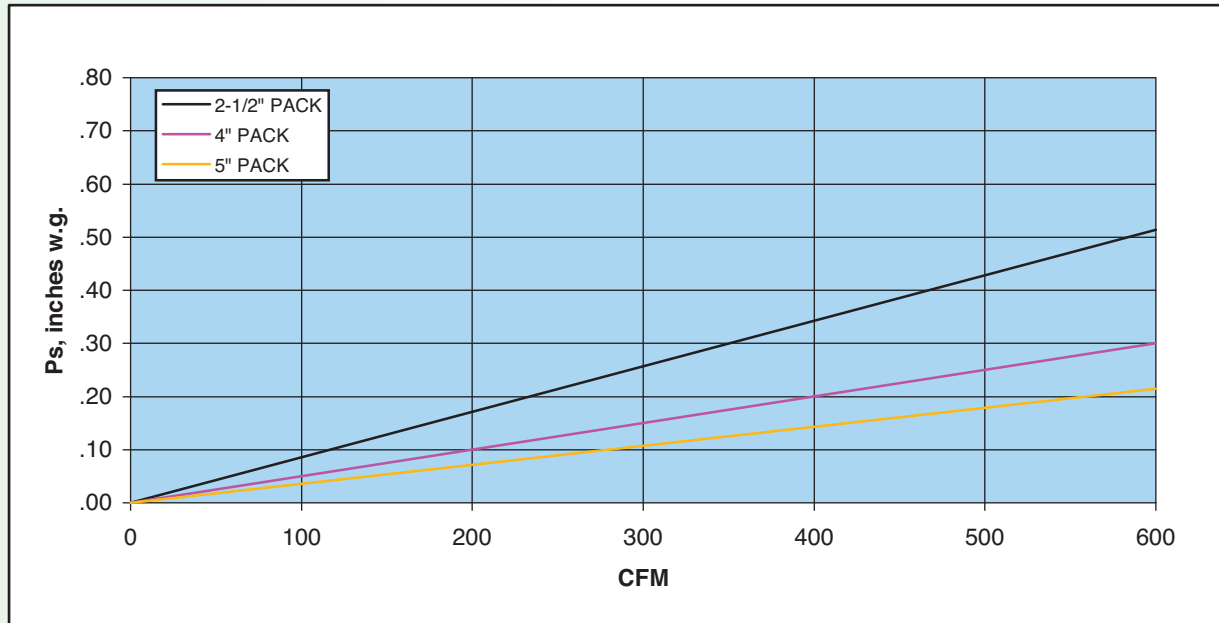

MODEL MVHP - 24" X 24" MODULE • CFM vs PS

99.97% & 99.99+% • 0.30 MICRON

99.9999 % • 0.12 MICRON

MODEL MVHP - 24" X 36" MODULE • CFM vs PS

99.97% & 99.99+% • 0.30 MICRON

99.9999 % • 0.12 MICRON

MODEL MVHP - 24" X 48" MODULE • CFM vs PS

99.97% & 99.99+% • 0.30 MICRON

99.9999 % • 0.12 MICRON