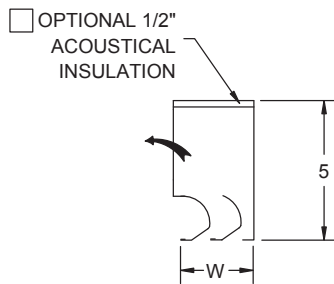

DIFFUSERS

PRODUCT FEATURES

- Steel ceiling plenum return unit with 1 to 4 slots
- Matches supply diffusers model SLSD

CONSTRUCTION DETAILS

Material: 24 GA Galvannealed Steel

Finish: White on exposed surfaces (std)

- Special Finish (opt)

Models

- SLSR-L**
- SLSR-TX** 4' unit with TX cross notch for 2' x 2' grid system

(PATTERN 2 SHOWN)

END EDGE DETAIL

TILE FLANGE DETAIL

T-BAR AND TILES SHOWN FOR CLARITY ONLY, PROVIDED BY OTHERS

SLOT PATTERN	DIFFUSER WIDTH W	NOMINAL LENGTH L
1	1 13/16	24
2	3 1/16	36
3	4 5/16	48
4	5 9/16	60

All dimensions are in inches.

JOB NAME:

SUBMITTED BY: