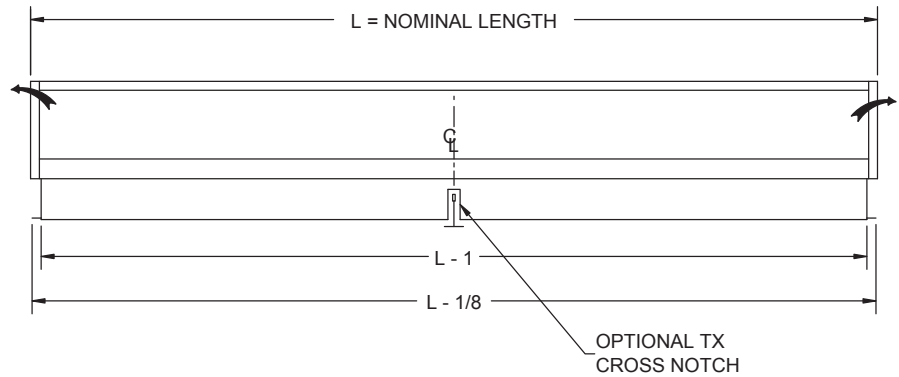

DIFFUSERS

PRODUCT FEATURES

- Steel ceiling plenum return unit with 1 to 4 slots
- Matches supply diffusers model SLSD

CONSTRUCTION DETAILS

Material: 24 GA Galvannealed Steel

Finish: White on exposed surfaces (std)

- Special Finish (opt)

Models

- SLSR-L**
- SLSR-TX** 4' unit with TX cross notch for 2' x 2' grid system

(PATTERN 2 SHOWN)

END EDGE DETAIL

TILE FLANGE DETAIL

T-BAR AND TILES SHOWN FOR CLARITY ONLY, PROVIDED BY OTHERS

SLOT PATTERN	DIFFUSER WIDTH W	NOMINAL LENGTH L
1	1 13/16	24
2	3 1/16	36
3	4 5/16	48
4	5 9/16	60

All dimensions are in inches.

JOB NAME:

SUBMITTED BY: