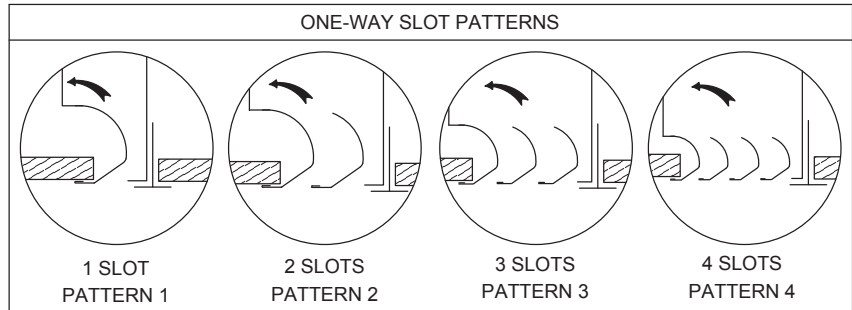

- Special Finish (opt)

Models

- SLSR-L**
- SLSR-TX** 4' unit with TX cross notch for 2' x 2' grid system

(PATTERN 2 SHOWN)

END EDGE DETAIL

TILE FLANGE DETAIL

T-BAR AND TILES SHOWN FOR CLARITY ONLY, PROVIDED BY OTHERS

SLOT PATTERN	DIFFUSER WIDTH W	NOMINAL LENGTH L
1	1 13/16	24
2	3 1/16	36
3	4 5/16	48
4	5 9/16	60

All dimensions are in inches.

JOB NAME:

SUBMITTED BY: