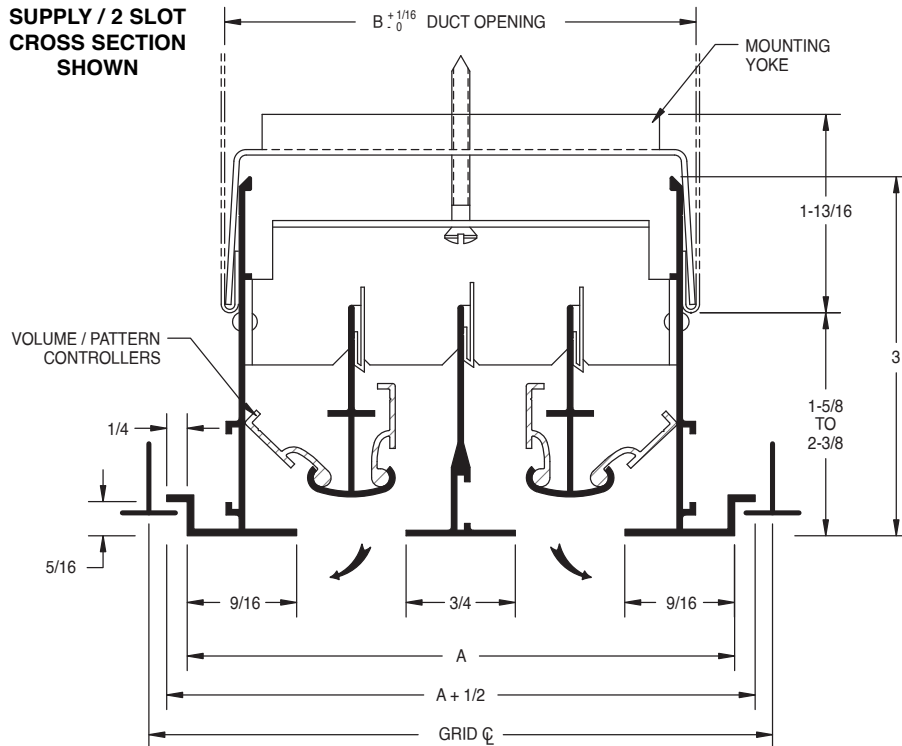

**MODELS**

**Supply Diffusers**

**SLAD-T-75** 15/16" Tegular Ceiling

**Returns (No Volume / Pattern Controllers)**

**SLAR-T-75** 15/16" Tegular Ceiling

# OF SLOTS	A	B	Cross Section Grid $\phi$
1	1-7/8	1-13/16	2-7/8
2	3-3/8	3-5/16	4-3/8
3	4-7/8	4-13/16	5-7/8
4	6-3/8	6-5/16	7-3/8

**SUPPLY / 2 SLOT CROSS SECTION SHOWN**

All dimensions are in inches.

**JOB NAME:**