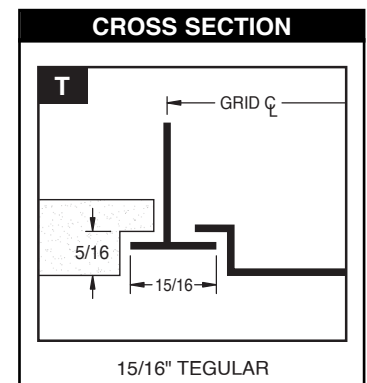

**MODELS**

**Supply Diffusers**

**SLAD-T-75** 15/16" Tegular Ceiling

**Returns (No Volume / Pattern Controllers)**

**SLAR-T-75** 15/16" Tegular Ceiling

# OF SLOTS	A	B	Cross Section Grid $\phi$
1	1-7/8	1-13/16	2-7/8
2	3-3/8	3-5/16	4-3/8
3	4-7/8	4-13/16	5-7/8
4	6-3/8	6-5/16	7-3/8

**SUPPLY / 2 SLOT CROSS SECTION SHOWN**

All dimensions are in inches.

**JOB NAME:**