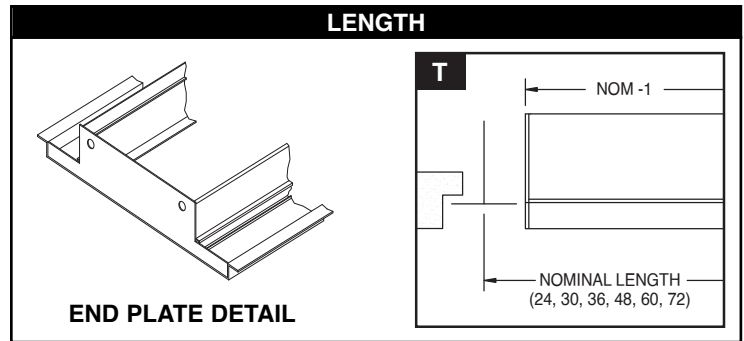

**MODELS**

**Supply Diffusers**

**SLAD-T-75** 15/16" Tegular Ceiling

**Returns (No Volume / Pattern Controllers)**

**SLAR-T-75** 15/16" Tegular Ceiling

# OF SLOTS	A	B	Cross Section Grid $\phi$
1	1-7/8	1-13/16	2-7/8
2	3-3/8	3-5/16	4-3/8
3	4-7/8	4-13/16	5-7/8
4	6-3/8	6-5/16	7-3/8

**SUPPLY / 2 SLOT CROSS SECTION SHOWN**

All dimensions are in inches.

**JOB NAME:**