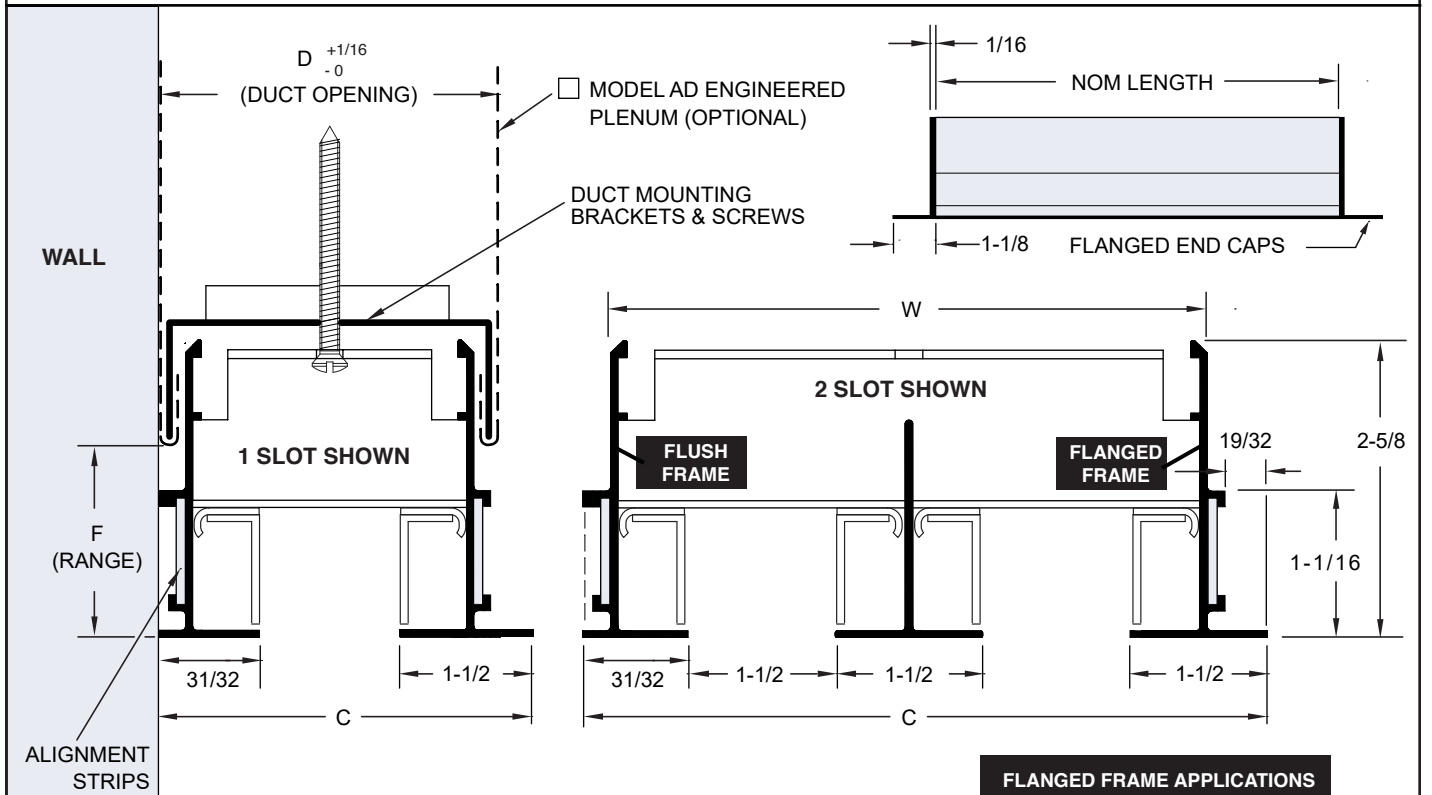

SUBMITTAL SHEET

1 - 1/2" SLOT WIDTH

www.anemostat-hvac.com

COMBO FLUSH + FLANGED FRAME
PRODUCT FEATURES

- Adjustable volume and pattern controllers
- Combo flush to wall frame and flanged frame for various ceiling systems
- Hardware package includes duct mounting brackets & screws, and alignment strips (where applicable)
- Anemostat Model AD plenums are ordered and shipped separate from the diffusers
- Nominal Length is the order size
- Flanged end caps are removable

CONSTRUCTION FEATURES
Material: Extruded Aluminum

Finish:

- Arctic White (Black Pattern/Volume Controllers)
- Natural Anodize (Black Pattern/Volume Controllers)
- Custom Color : _____

SUPPLY MODELS
 PJ-SW1-150 1" Slot Width (1-4 slots)

RETURN MODELS (No Internal Controllers)

 FFR-SW1-150 1" Slot Width (1-4 slots)

OPTIONS

- AD** Engineered Air Distribution Plenum
- LEC** Linear Egg Crate
- LED** Linear Equalizing Deflector

PJ-SW1-150 • 1-1/2" SLOT WIDTH				
# SLOTS	W	C	D	F
1	3-1/16	3-31/32	3-5/16	1-25/32 to 2-5/32
2	6-1/16	6-31/32	6-5/16	
3	9-1/16	9-31/32	9-5/16	
4	12-1/16	12-31/32	12-5/16	

All dimensions are in inches.

FLANGED FRAME APPLICATIONS

JOB NAME:
SUBMITTED BY: