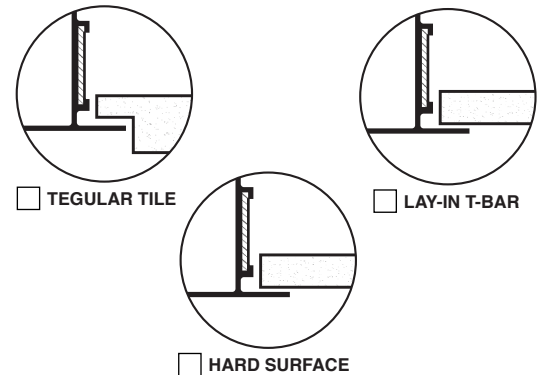

RETURN MODELS (No Internal Controllers)

 FFR-SW1-150 1" Slot Width (1-4 slots)

OPTIONS

- AD** Engineered Air Distribution Plenum
- LEC** Linear Egg Crate
- LED** Linear Equalizing Deflector

PJ-SW1-150 • 1-1/2" SLOT WIDTH				
# SLOTS	W	C	D	F
1	3-1/16	3-31/32	3-5/16	1-25/32 to 2-5/32
2	6-1/16	6-31/32	6-5/16	
3	9-1/16	9-31/32	9-5/16	
4	12-1/16	12-31/32	12-5/16	

All dimensions are in inches.

FLANGED FRAME APPLICATIONS

JOB NAME:
SUBMITTED BY: