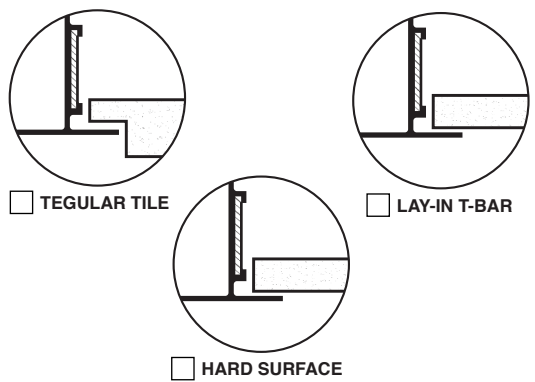

JOB NAME: _____ **SUBMITTED BY:** _____