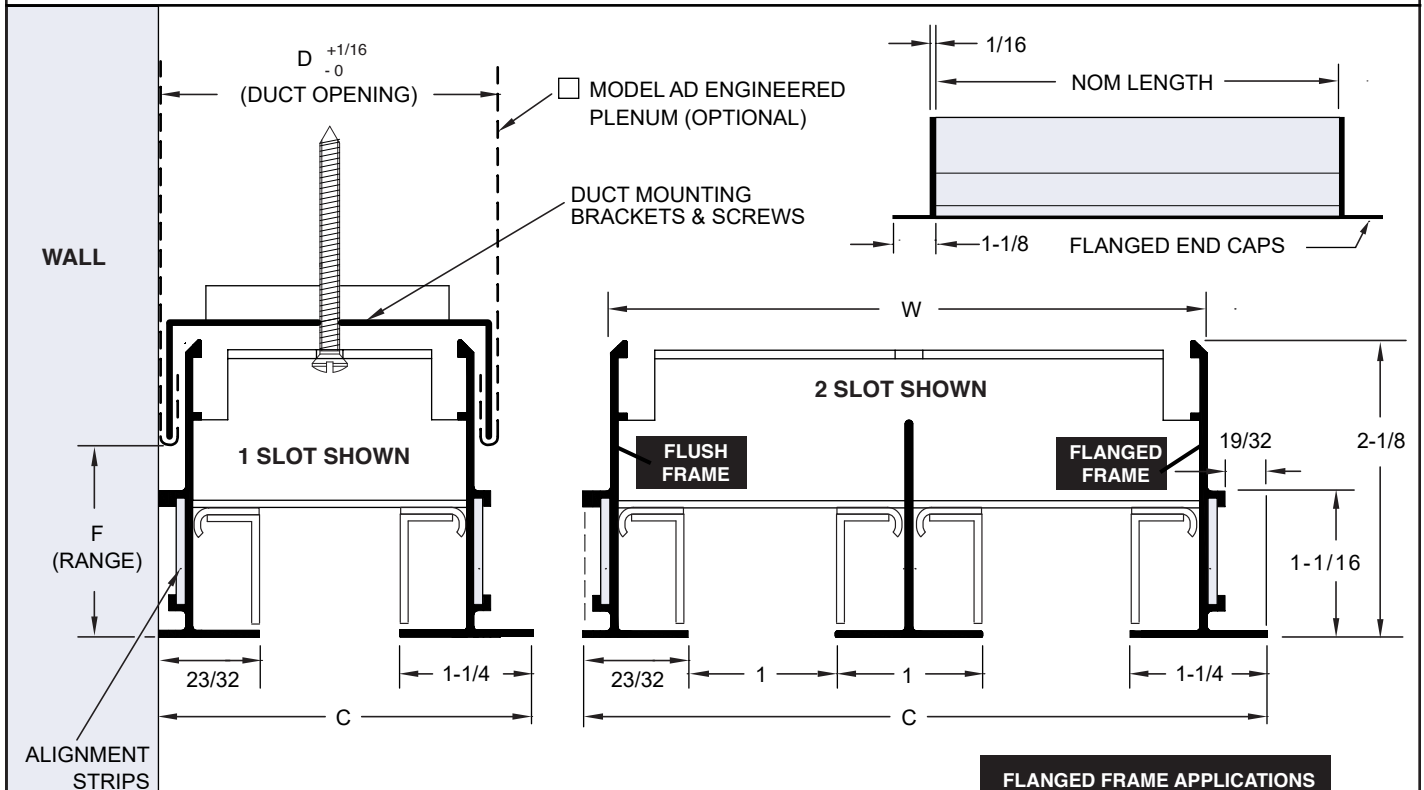

SUBMITTAL SHEET

www.anemostat-hvac.com

1" SLOT WIDTH

COMBO FLUSH + FLANGED FRAME

PRODUCT FEATURES

- Adjustable volume and pattern controllers
- Combo flush to wall frame and flanged frame for various ceiling systems
- Hardware package includes duct mounting brackets & screws, and alignment strips (where applicable)
- Anemostat Model AD plenums are ordered and shipped separate from the diffusers
- Nominal Length is the order size
- Flanged end caps are removable

CONSTRUCTION FEATURES

Material: Extruded Aluminum

Finish:

- ☐ Arctic White (Black Pattern/Volume Controllers)
- ☐ Natural Anodize (Black Pattern/Volume Controllers)
- ☐ Custom Color : _____

SUPPLY MODELS

☐ **PJ-SW1-100** 1" Slot Width (1-4 slots)

RETURN MODELS (No Internal Controllers)

☐ **FFR-SW1-100** 1" Slot Width (1-4 slots)

OPTIONS

- ☐ **AD** Engineered Air Distribution Plenum
- ☐ **LEC** Linear Egg Crate
- ☐ **LED** Linear Equalizing Deflector

PJ-SW1-100 • 1" SLOT WIDTH				
# SLOTS	W	C	D	F
1	2-1/16	2-31/32	2-5/16	1-5/16 to 1-11/16
2	4-1/16	4-31/32	4-5/16	
3	6-1/16	6-31/32	6-5/16	
4	8-1/16	8-31/32	8-5/16	

All dimensions are in inches.

FLANGED FRAME APPLICATIONS