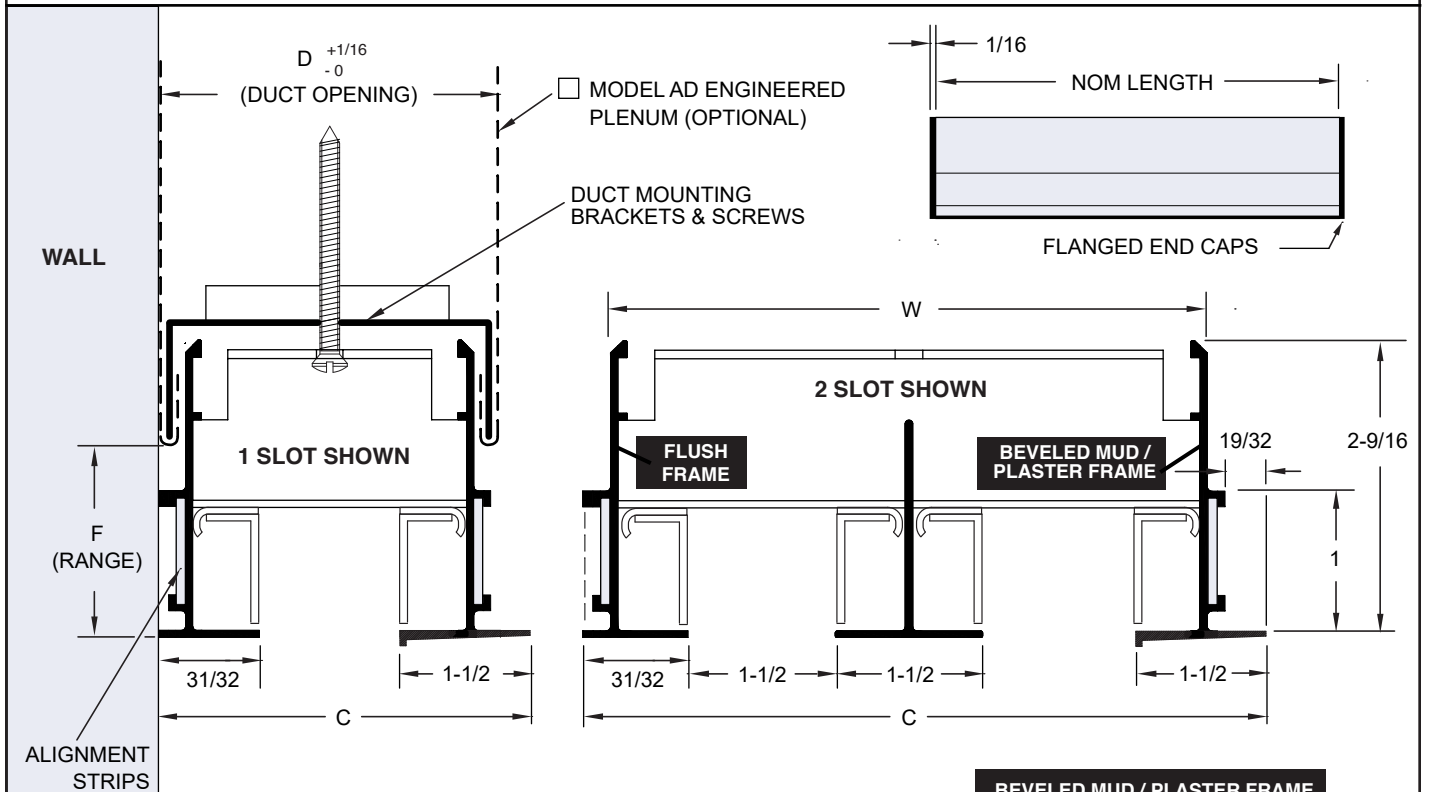

# SUBMITTAL SHEET

www.anemostat-hvac.com

1-1/2" SLOT WIDTH

COMBO FLUSH + MUD / PLASTER FRAME

**PRODUCT FEATURES**

- Adjustable volume and pattern controllers
- Combo flush to wall frame and beveled frame for tape & plaster applications
- Hardware package includes duct mounting brackets & screws, and alignment strips (where applicable)
- Anemostat Model AD plenums are ordered and shipped separate from the diffusers
- Nominal Length is the order size
- Flanged end caps are removable

- PJ-BW1-150** 1-1/2" Slot Width (1-4 slots)

**RETURN MODELS** (No Internal Controllers)

- FFR-BW1-150** 1" Slot Width (1-4 slots)

**OPTIONS**

- AD** Engineered Air Distribution Plenum
- LEC** Linear Egg Crate
- LED** Linear Equalizing Deflector

PJ-BW1-150 • 1-1/2" SLOT WIDTH				
# SLOTS	W	C	D	F
1	3-1/16	3-31/32	3-5/16	1-25/32 to 2-5/32
2	6-1/16	6-31/32	6-5/16	
3	9-1/16	9-31/32	9-5/16	
4	12-1/16	12-31/32	12-5/16	

All dimensions are in inches.

**BEVELED MUD / PLASTER FRAME DETAIL**