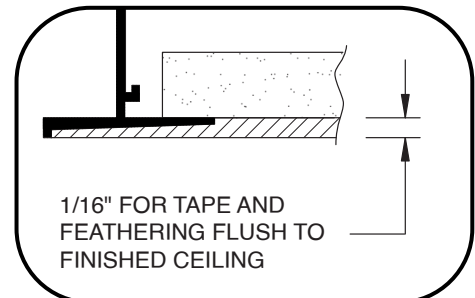

- PJ-BW1-150** 1-1/2" Slot Width (1-4 slots)

**RETURN MODELS** (No Internal Controllers)

- FFR-BW1-150** 1" Slot Width (1-4 slots)

**OPTIONS**

- AD** Engineered Air Distribution Plenum
- LEC** Linear Egg Crate
- LED** Linear Equalizing Deflector

PJ-BW1-150 • 1-1/2" SLOT WIDTH				
# SLOTS	W	C	D	F
1	3-1/16	3-31/32	3-5/16	1-25/32 to 2-5/32
2	6-1/16	6-31/32	6-5/16	
3	9-1/16	9-31/32	9-5/16	
4	12-1/16	12-31/32	12-5/16	

All dimensions are in inches.

**BEVELED MUD / PLASTER FRAME DETAIL**