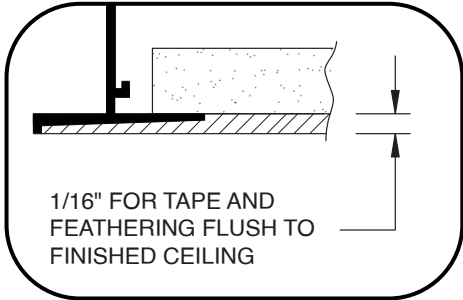

SUBMITTAL SHEET

www.anemostat-hvac.com

1" SLOT WIDTH

COMBO FLUSH + MUD / PLASTER FRAME

PRODUCT FEATURES

- Adjustable volume and pattern controllers
- Combo flush to wall frame and beveled frame for tape & plaster applications
- Hardware package includes duct mounting brackets & screws, and alignment strips (where applicable)
- Anemostat Model AD plenums are ordered and shipped separate from the diffusers
- Nominal Length is the order size
- Flanged end caps are removable

CONSTRUCTION FEATURES
Material: Extruded Aluminum

Finish:

- Arctic White (Black Pattern/Volume Controllers)
- Natural Anodize (Black Pattern/Volume Controllers)
- Custom Color : _____

SUPPLY MODELS

- PJ-BW1-100** 1" Slot Width (1-4 slots)

RETURN MODELS (No Internal Controllers)

- FFR-BW1-100** 1" Slot Width (1-4 slots)

OPTIONS

- AD** Engineered Air Distribution Plenum
- LEC** Linear Egg Crate
- LED** Linear Equalizing Deflector

PJ-BW1-100 • 1" SLOT WIDTH				
# SLOTS	W	C	D	F
1	2-1/16	2-31/32	2-5/16	1-5/16 to 1-11/16
2	4-1/16	4-31/32	4-5/16	
3	6-1/16	6-31/32	6-5/16	
4	8-1/16	8-31/32	8-5/16	

All dimensions are in inches.

BEVELED MUD / PLASTER FRAME DETAIL

JOB NAME:

SUBMITTED BY: