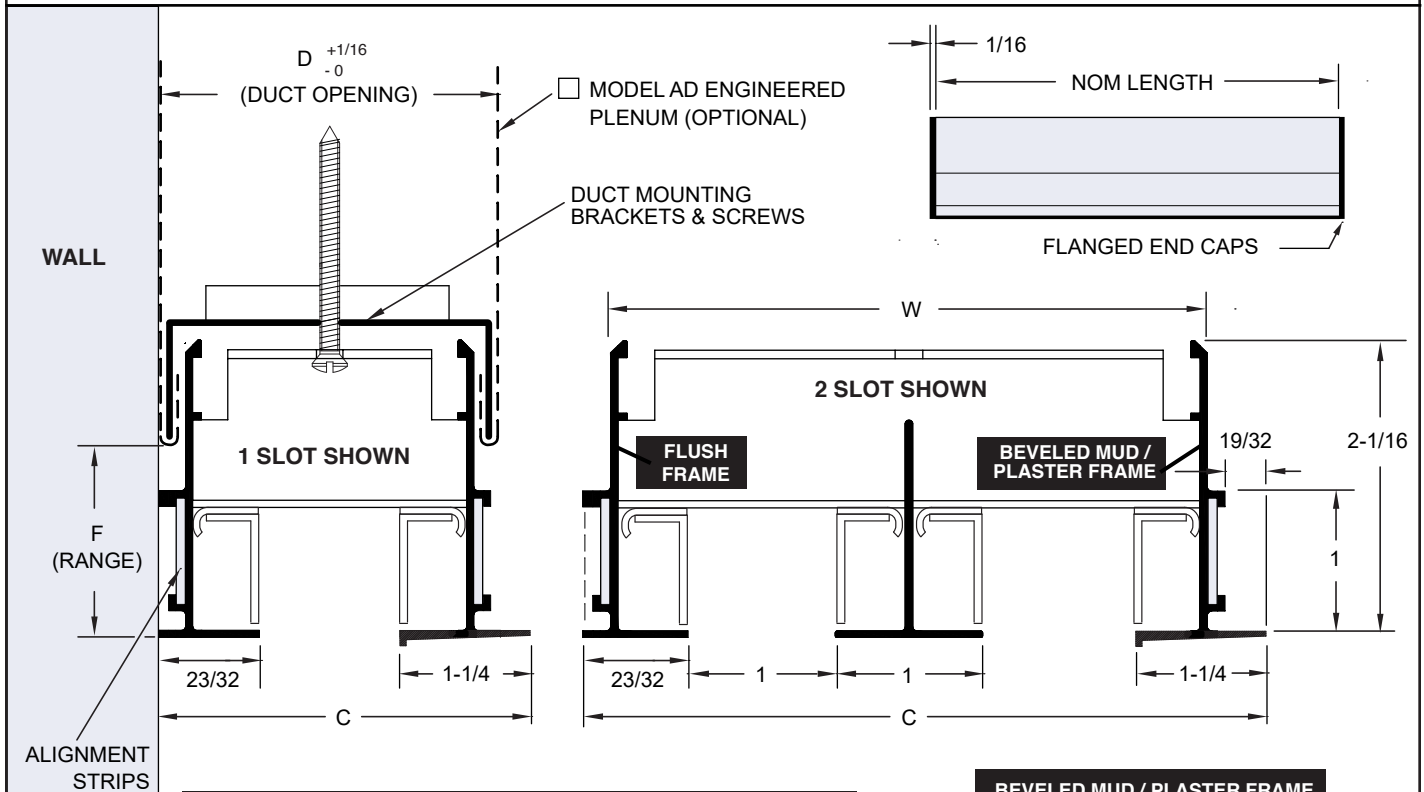

SUBMITTAL SHEET

www.anemostat-hvac.com

1" SLOT WIDTH

COMBO FLUSH + MUD / PLASTER FRAME

PRODUCT FEATURES

- Adjustable volume and pattern controllers
- Combo flush to wall frame and beveled frame for tape & plaster applications
- Hardware package includes duct mounting brackets & screws, and alignment strips (where applicable)
- Anemostat Model AD plenums are ordered and shipped separate from the diffusers
- Nominal Length is the order size
- Flanged end caps are removable

CONSTRUCTION FEATURES
Material: Extruded Aluminum

Finish:

- Arctic White (Black Pattern/Volume Controllers)
- Natural Anodize (Black Pattern/Volume Controllers)
- Custom Color : _____

SUPPLY MODELS

- PJ-BW1-100** 1" Slot Width (1-4 slots)

RETURN MODELS (No Internal Controllers)

- FFR-BW1-100** 1" Slot Width (1-4 slots)

OPTIONS

- AD** Engineered Air Distribution Plenum
- LEC** Linear Egg Crate
- LED** Linear Equalizing Deflector

PJ-BW1-100 • 1" SLOT WIDTH				
# SLOTS	W	C	D	F
1	2-1/16	2-31/32	2-5/16	1-5/16 to 1-11/16
2	4-1/16	4-31/32	4-5/16	
3	6-1/16	6-31/32	6-5/16	
4	8-1/16	8-31/32	8-5/16	

All dimensions are in inches.

BEVELED MUD / PLASTER FRAME DETAIL

JOB NAME:

SUBMITTED BY: