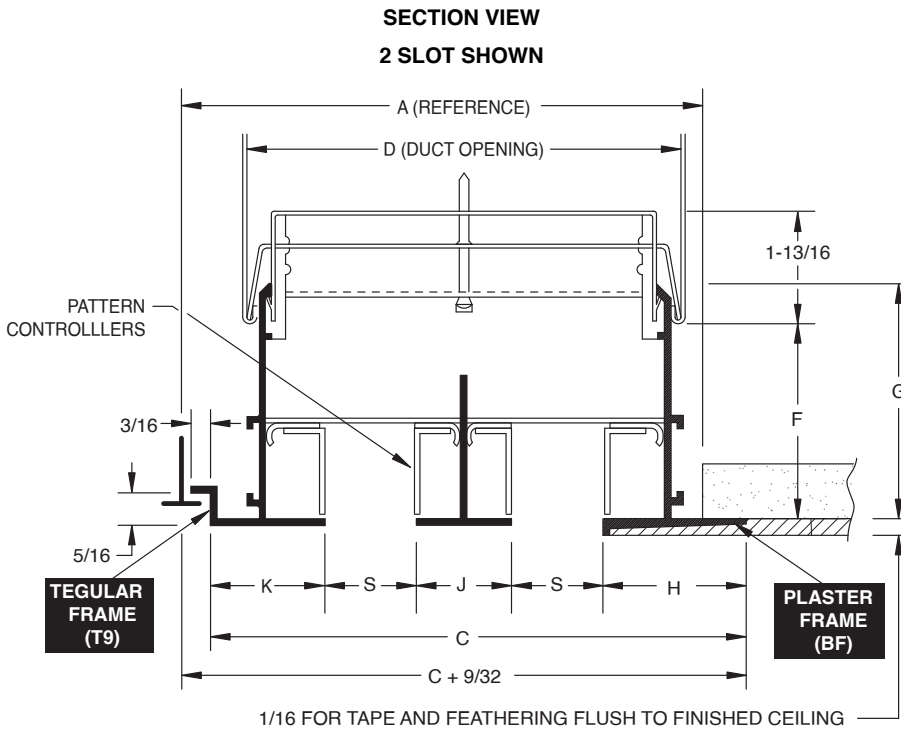

SUBMITTAL SHEET

www.anemostat-hvac.com

Architectural Linear Diffuser

 Combo 9/16" Tegular (T9) & Beveled
 Plaster (BF) Frames

2", 2-1/2", 3" Slot Widths

PRODUCT FEATURES

- Designed for use with combination 9/16" Tegular / Beveled Plaster Frame applications
- Standard lengths = 24", 30", 36", 48", 60", 72" (custom lengths available)
- Includes plenum mounting brackets and screws
- See Model AD Air Distribution plenums engineered for use with this diffuser

CONSTRUCTION DETAILS

- Extruded aluminum, adjustable linear slot diffuser

Finish:

- Arctic White T9 Frame and Center Tees
Black Beveled Plaster Frame & Volume
Pattern Controllers
- Optional Anemostat Color _____
- Custom Color Match _____

MODELS
Supply Diffusers

- PJ-T9B-200** 2" Slot
- PJ-T9B-250** 2-1/2" Slot
- PJ-T9B-300** 3" Slot

Returns (No Volume / Pattern Controllers)

- FFR-T9B-200** 2" Slot
- FFR-T9B-250** 2-1/2" Slot
- FFR-T9B-300** 3" Slot

All dimensions are in inches.

PJ-T9B-200 • 2" SLOT WIDTH									
# SLOTS	S	A	C	D	J	F	G	K	H
1	2	5-21/32	5-15/16	4-5/16	-	1-25/32 to 2-5/32	2-5/8	2-3/16	1-3/4
2	2	9-21/32	9-15/16	8-5/16	2				
PJ-T9B-250 • 2-1/2" SLOT WIDTH									
# SLOTS	S	A	C	D	J	F	G	K	H
1	2-1/2	6-13/32	6-11/16	5-5/16	-	2-1/4 to 2-5/8	3-3/32	2-3/16	2
2	2-1/2	11-13/32	11-11/16	10-5/16	2-1/2				
PJ-T9B-300 • 3" SLOT WIDTH									
# SLOTS	S	A	C	D	J	F	G	K	H
1	3	7-5/32	7-3/16	6-5/16	-	2-3/8 to 2-3/4	3-7/32	2-3/16	2
2	3	13-5/32	13-3/16	12-5/16	3				