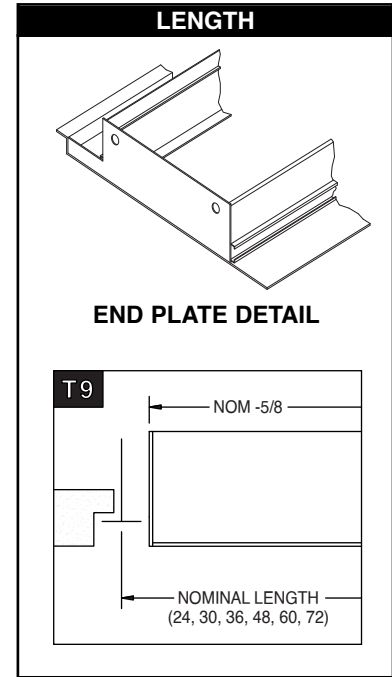

SUBMITTAL SHEET

www.anemostat-hvac.com

Architectural Linear Diffuser

 Combo 9/16" Tegular (T9) & Beveled
 Plaster (BF) Frames

2", 2-1/2", 3" Slot Widths

PRODUCT FEATURES

- Designed for use with combination 9/16" Tegular / Beveled Plaster Frame applications
- Standard lengths = 24", 30", 36", 48", 60", 72" (custom lengths available)
- Includes plenum mounting brackets and screws
- See Model AD Air Distribution plenums engineered for use with this diffuser

All dimensions are in inches.

PJ-T9B-200 • 2" SLOT WIDTH									
# SLOTS	S	A	C	D	J	F	G	K	H
1	2	5-21/32	5-15/16	4-5/16	-	1-25/32 to 2-5/32	2-5/8	2-3/16	1-3/4
2	2	9-21/32	9-15/16	8-5/16	2				
PJ-T9B-250 • 2-1/2" SLOT WIDTH									
# SLOTS	S	A	C	D	J	F	G	K	H
1	2-1/2	6-13/32	6-11/16	5-5/16	-	2-1/4 to 2-5/8	3-3/32	2-3/16	2
2	2-1/2	11-13/32	11-11/16	10-5/16	2-1/2				
PJ-T9B-300 • 3" SLOT WIDTH									
# SLOTS	S	A	C	D	J	F	G	K	H
1	3	7-5/32	7-3/16	6-5/16	-	2-3/8 to 2-3/4	3-7/32	2-3/16	2
2	3	13-5/32	13-3/16	12-5/16	3				