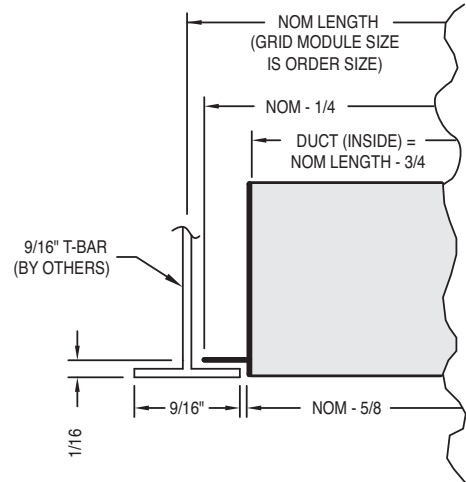

SUPPLY MODELS

- PJ-L9-100** 1" Slot Width (1-4 slots)
- PJ-L9-150** 1-1/2" Slot Width (1-4 slots)

RETURN MODELS (No Internal Controllers)

- PJR-L9-100** 1" Slot Width (1-4 slots)
- PJR-L9-150** 1-1/2" Slot Width (1-4 slots)

OPTIONS

- LEC** Linear Egg Crate
- LED** Linear Equalizing Deflector
- AD** Plenum

SECTION VIEW
2 SLOT SHOWN

END DETAIL

PJ-L9-100 • 1" SLOT WIDTH							
# SLOTS	C	D	E	J	F	G	H
1	3-1/2	2-5/16	2-3/8	-	1-1/4 to 1-5/8	2-1/16	1-1/4
2	5-1/2	4-5/16	4-3/8	1			
3	7-1/2	6-5/16	6-3/8	1			
4	9-1/2	8-5/16	8-3/8	1			

PJ-L9-150 • 1-1/2" SLOT WIDTH							
# SLOTS	C	D	E	J	F	G	H
1	4-1/2	3-5/16	3-3/8	-	1-23/32 to 2-3/32	2-9/16	1-1/2
2	7-1/2	6-5/16	6-3/8	1-1/2			
3	10-1/2	9-5/16	9-3/8	1-1/2			
4	13-1/2	12-5/16	12-3/8	1-1/2			

All dimensions are in inches.

JOB NAME:

SUBMITTED BY: