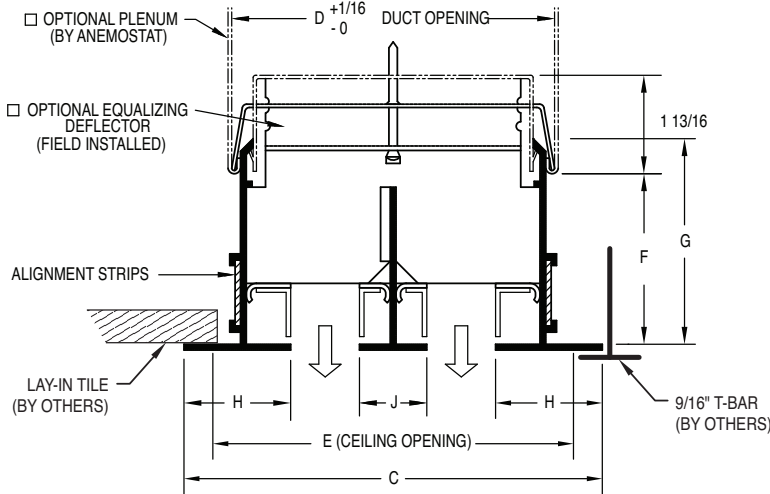

SUPPLY MODELS

- PJ-L9-100** 1" Slot Width (1-4 slots)
- PJ-L9-150** 1-1/2" Slot Width (1-4 slots)

RETURN MODELS (No Internal Controllers)

- PJR-L9-100** 1" Slot Width (1-4 slots)
- PJR-L9-150** 1-1/2" Slot Width (1-4 slots)

OPTIONS

- LEC** Linear Egg Crate
- LED** Linear Equalizing Deflector
- AD** Plenum

SECTION VIEW
2 SLOT SHOWN

END DETAIL

PJ-L9-100 • 1" SLOT WIDTH							
# SLOTS	C	D	E	J	F	G	H
1	3-1/2	2-5/16	2-3/8	-	1-1/4 to 1-5/8	2-1/16	1-1/4
2	5-1/2	4-5/16	4-3/8	1			
3	7-1/2	6-5/16	6-3/8	1			
4	9-1/2	8-5/16	8-3/8	1			

PJ-L9-150 • 1-1/2" SLOT WIDTH							
# SLOTS	C	D	E	J	F	G	H
1	4-1/2	3-5/16	3-3/8	-	1-23/32 to 2-3/32	2-9/16	1-1/2
2	7-1/2	6-5/16	6-3/8	1-1/2			
3	10-1/2	9-5/16	9-3/8	1-1/2			
4	13-1/2	12-5/16	12-3/8	1-1/2			

All dimensions are in inches.

JOB NAME:

SUBMITTED BY: