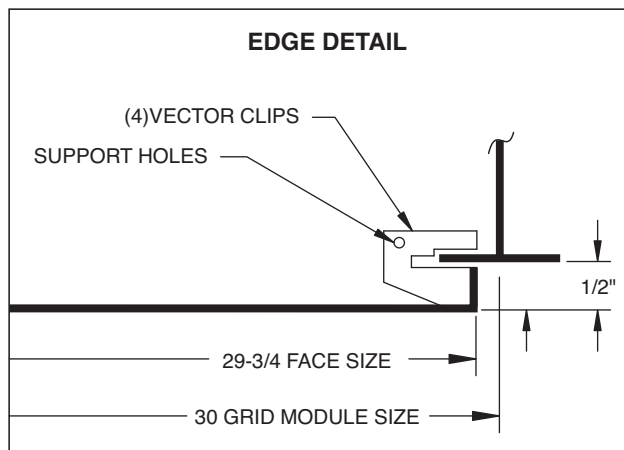

CONSTRUCTION DETAILS

Material: Cold Rolled Steel (std)

- Aluminum (opt)
- 304 Stainless Steel (opt)

Finish: White (std)

- Custom Colors (opt)

| AVAILABLE INLET SIZES |
|-----------------------|
| 4Ø |
| 5Ø |
| 6Ø |
| 8Ø |
| 10Ø |
| 12Ø |
| 14Ø |
| 15Ø |

All dimensions are in inches.

JOB NAME:

SUBMITTED BY: