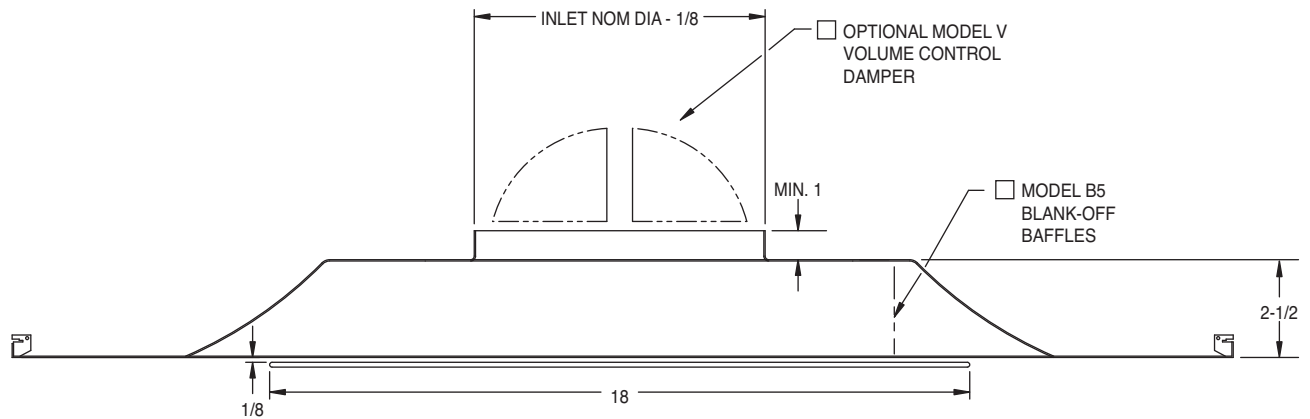

PRODUCT FEATURES

- Optional volume control damper, accessible from room side
- Removable inner plaque assembly
- Optional blankoff baffles, field installed
- Designed for Armstrong Vector ceiling installations

CONSTRUCTION DETAILS

Material: Cold Rolled Steel (std)

- Aluminum (opt)
- 304 Stainless Steel (opt)

Finish: White (std)

- Custom Colors (opt)

| AVAILABLE INLET SIZES |
|-----------------------|
| 4Ø |
| 5Ø |
| 6Ø |
| 8Ø |
| 10Ø |
| 12Ø |
| 14Ø |
| 15Ø |

All dimensions are in inches.

JOB NAME:

SUBMITTED BY: