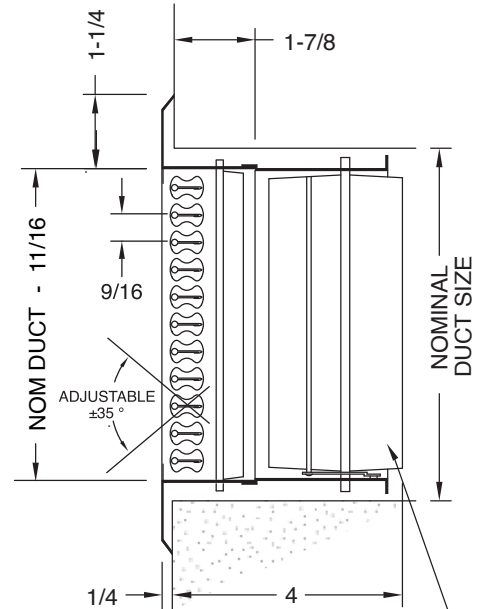

SUBMITTAL SHEET

HEAVY DUTY SUPPLY GRILLE / REGISTER

www.anemostat-hvac.com

ADJUSTABLE • DOUBLE DEFLECTION

PRODUCT FEATURES

- Heavy Duty / Gym grille with individually adjustable heavy-duty louvers
- Louvers spaced 9/16" centers
- 14 GA. steel louver supports on 6" maximum centers / 16 GA. steel frame
- Registers include a factory attached steel opposed blade volume control damper
- Surface mounting holes in frame neatly c'sunk for supplied #8 x 1-1/2" oval head screws

CONSTRUCTION DETAILS

Material: Cold Rolled Steel (Standard)

- ☐ Aluminum
- ☐ 304 Stainless Steel

Finish: Arctic White (Standard)

- ☐ Custom Colors

MODELS

- ☐ **HD25-L** Front Louvers Parallel to Long Dimension
- ☐ **HD25-S** Front Louvers Parallel to Short Dimension

ACCESSORIES

- ☐ **OB-1** Opposed Blade Damper

LONG BLADES SHOWN (L)

OPTIONAL OPPOSED BLADE DAMPER (FACTORY ATTACHED)