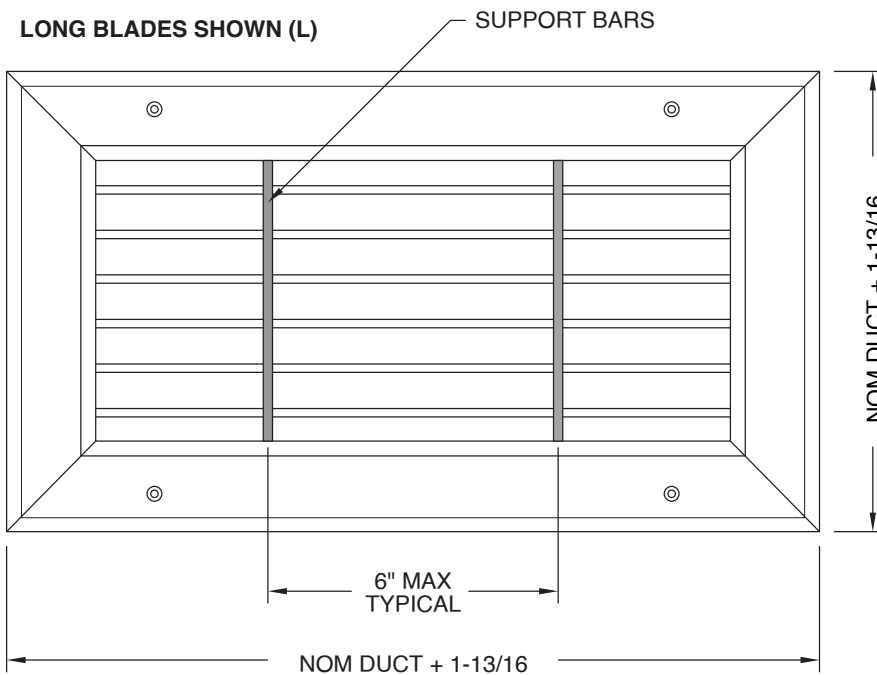

SUBMITTAL SHEET

HEAVY DUTY SUPPLY GRILLE / REGISTER

www.anemostat-hvac.com

ADJUSTABLE • DOUBLE DEFLECTION

PRODUCT FEATURES

- Heavy Duty / Gym grille with individually adjustable heavy-duty louvers
- Louvers spaced 9/16" centers
- 14 GA. steel louver supports on 6" maximum centers / 16 GA. steel frame
- Registers include a factory attached steel opposed blade volume control damper
- Surface mounting holes in frame neatly c'sunk for supplied #8 x 1-1/2" oval head screws

CONSTRUCTION DETAILS

Material: Cold Rolled Steel (Standard)

- ☐ Aluminum
- ☐ 304 Stainless Steel

Finish: Arctic White (Standard)

- ☐ Custom Colors

MODELS

- ☐ **HD25-L** Front Louvers Parallel to Long Dimension
- ☐ **HD25-S** Front Louvers Parallel to Short Dimension

ACCESSORIES

- ☐ **OB-1** Opposed Blade Damper

LONG BLADES SHOWN (L)

OPTIONAL OPPOSED BLADE DAMPER (FACTORY ATTACHED)