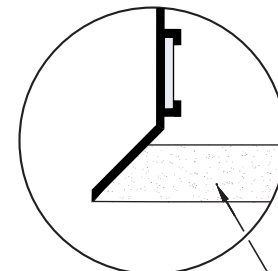

RETURN MODELS (No Internal Controllers)

- FFR-VW1-150** 1-1/2" Slot Width (1-4 slots)

OPTIONS

- AD** Engineered Air Distribution Plenum
- LEC** Linear Egg Crate
- LED** Linear Equalizing Deflector

FF-VW1-150 • 1-1/2" SLOT WIDTH				
# SLOTS	W	C	D	F
1	3-1/16	3-1/4	3-5/16	1-5/8 to 2-1/4
2	6-1/16	6-1/4	6-5/16	
3	9-1/16	9-1/4	9-5/16	
4	12-1/16	12-1/4	12-5/16	

V-CONCEALED FRAME

TILE, MILLWORK,
MASONRY, STONE, ETC

All dimensions are in inches.

JOB NAME:

SUBMITTED BY: