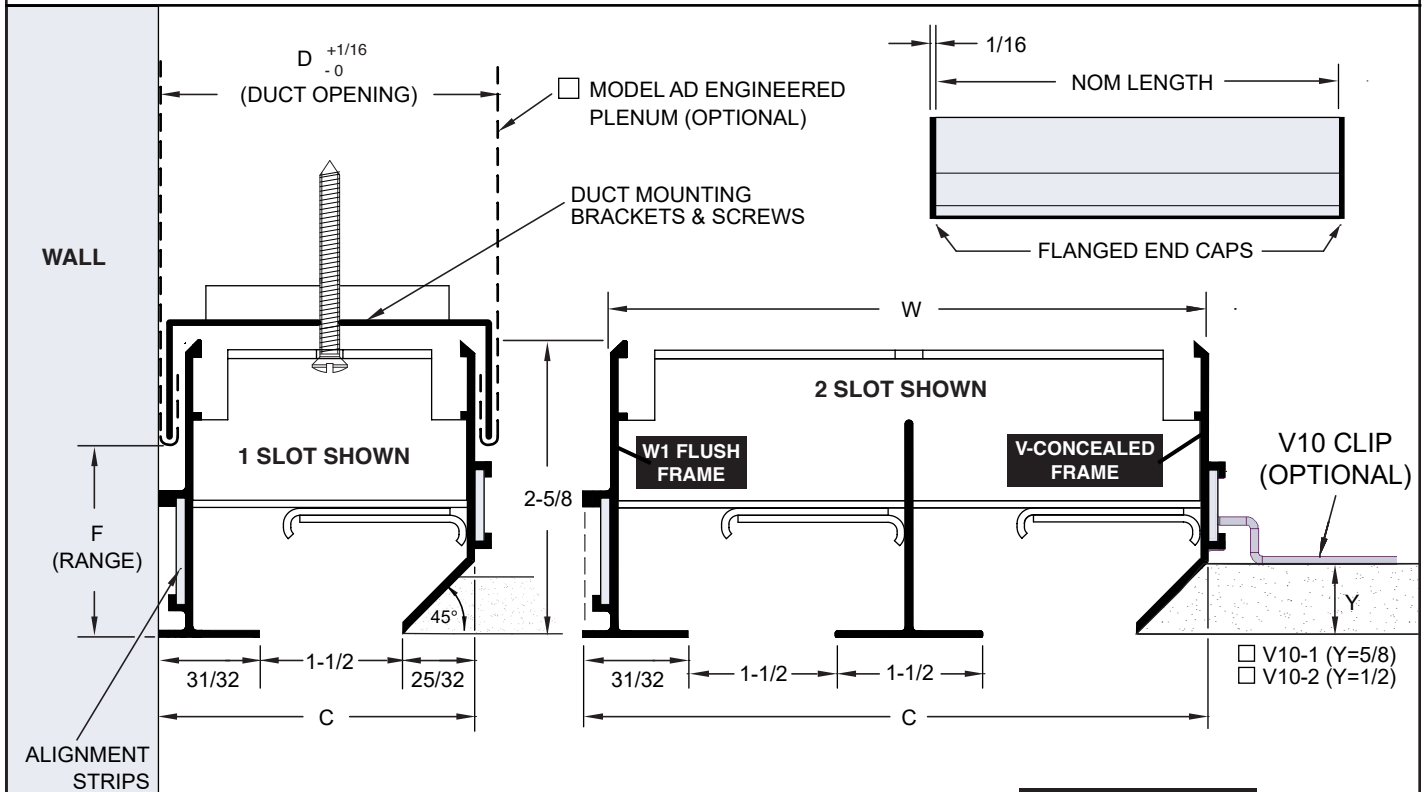

SUBMITTAL SHEET

www.anemostat-hvac.com

1-1/2" SLOT WIDTH

COMBO FLUSH + V-CONCEALED FRAMES

PRODUCT FEATURES

- Adjustable volume and pattern controllers
- Combo flush to wall frame and V-concealed frame for various ceiling systems
- Hardware package includes duct mounting brackets & screws, and alignment strips (where applicable)
- Anemostat Model AD plenums are ordered and shipped separate from the diffusers
- Nominal Length is the order size
- Flush end caps are removable

RETURN MODELS (No Internal Controllers)

- FFR-VW1-150** 1-1/2" Slot Width (1-4 slots)

OPTIONS

- AD** Engineered Air Distribution Plenum
- LEC** Linear Egg Crate
- LED** Linear Equalizing Deflector

FF-VW1-150 • 1-1/2" SLOT WIDTH				
# SLOTS	W	C	D	F
1	3-1/16	3-1/4	3-5/16	1-5/8 to 2-1/4
2	6-1/16	6-1/4	6-5/16	
3	9-1/16	9-1/4	9-5/16	
4	12-1/16	12-1/4	12-5/16	

V-CONCEALED FRAME

TILE, MILLWORK,
MASONRY, STONE, ETC

All dimensions are in inches.

JOB NAME:

SUBMITTED BY: