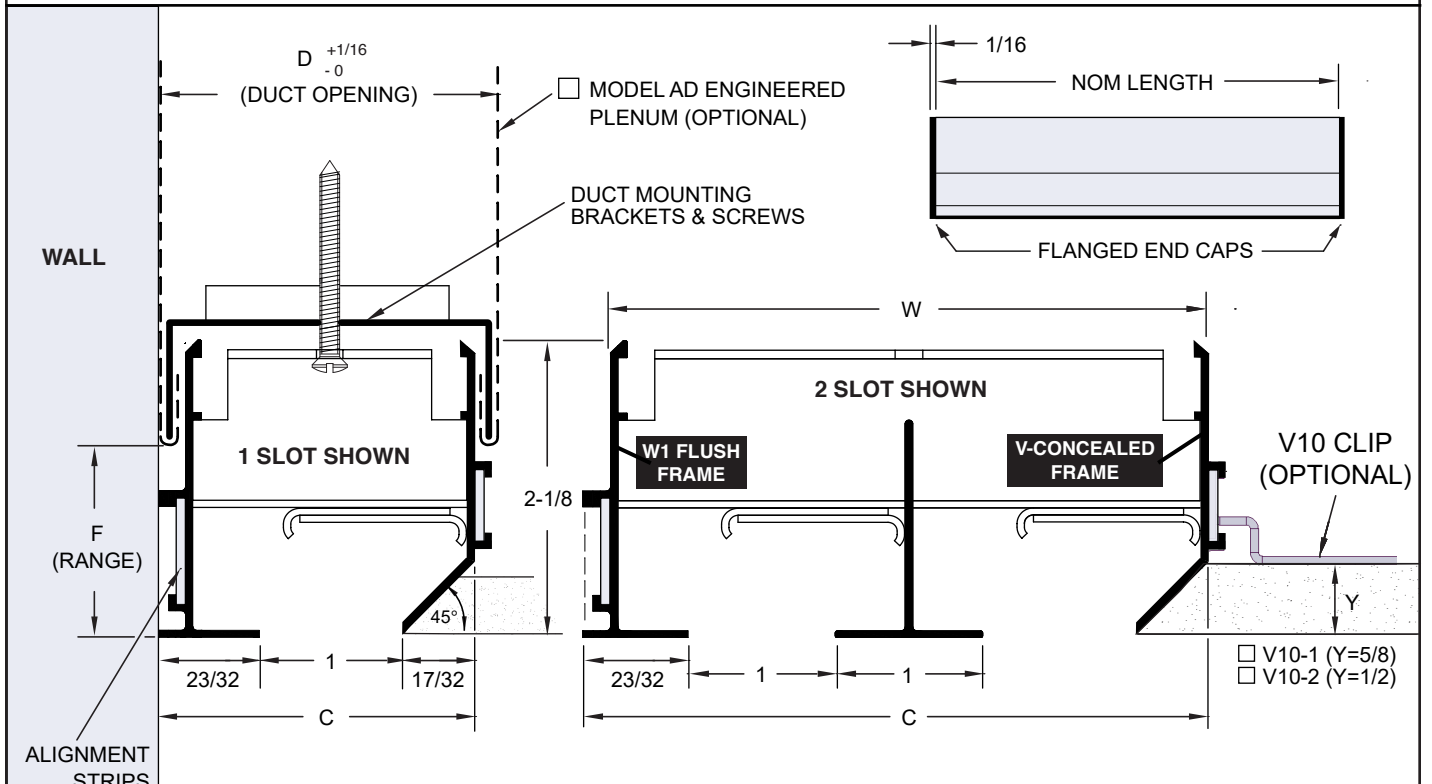

# SUBMITTAL SHEET

**1" SLOT WIDTH**

www.anemostat-hvac.com

**COMBO FLUSH + V-CONCEALED FRAMES**

**PRODUCT FEATURES**

- Adjustable volume and pattern controllers
- Combo flush to wall frame and V-concealed frame for various ceiling systems
- Hardware package includes duct mounting brackets & screws, and alignment strips (where applicable)
- Anemostat Model AD plenums are ordered and shipped separate from the diffusers
- Nominal Length is the order size
- Flush end caps are removable

- FF-VW1-100** 1" Slot Width (1-4 slots)

**RETURN MODELS** (No Internal Controllers)

- FFR-VW1-100** 1" Slot Width (1-4 slots)

**OPTIONS**

- AD** Engineered Air Distribution Plenum
- LEC** Linear Egg Crate
- LED** Linear Equalizing Deflector

FF-VW1-100 • 1" SLOT WIDTH				
# SLOTS	W	C	D	F
1	2-1/16	2-1/4	2-5/16	1-3/8 to 1-3/4
2	4-1/16	4-1/4	4-5/16	
3	6-1/16	6-1/4	6-5/16	
4	8-1/16	8-1/4	8-5/16	

All dimensions are in inches.

**JOB NAME:** \_\_\_\_\_