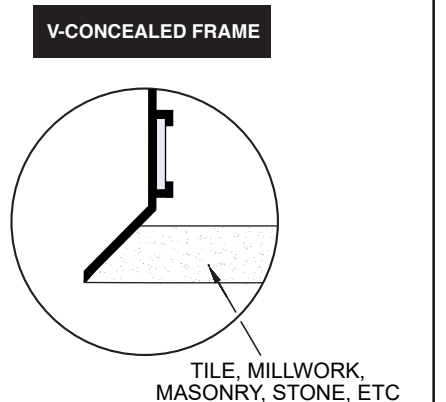

- FF-VW1-100** 1" Slot Width (1-4 slots)

**RETURN MODELS** (No Internal Controllers)

- FFR-VW1-100** 1" Slot Width (1-4 slots)

**OPTIONS**

- AD** Engineered Air Distribution Plenum
- LEC** Linear Egg Crate
- LED** Linear Equalizing Deflector

FF-VW1-100 • 1" SLOT WIDTH				
# SLOTS	W	C	D	F
1	2-1/16	2-1/4	2-5/16	1-3/8 to 1-3/4
2	4-1/16	4-1/4	4-5/16	
3	6-1/16	6-1/4	6-5/16	
4	8-1/16	8-1/4	8-5/16	

All dimensions are in inches.

**JOB NAME:** \_\_\_\_\_