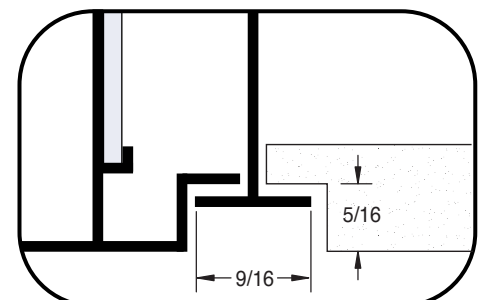

SUBMITTAL SHEET

1" SLOT WIDTH

www.anemostat-hvac.com

COMBO FLUSH TO WALL + 9/16" TEGULAR
PRODUCT FEATURES

- Adjustable volume and pattern controllers
- Combo flush to wall frame and 9/16" Tegular frame applications
- Hardware package includes duct mounting brackets & screws, and alignment strips (where applicable)
- Anemostat Model AD plenums are ordered and shipped separate from the diffusers
- Nominal Length is the order size
- Flush end caps are removable

RETURN MODELS (No Internal Controllers)

- FFR-T9W1-100** 1-1/2" Slot Width (1-4 slots)

OPTIONS

- AD** Engineered Air Distribution Plenum
- LEC** Linear Egg Crate
- LED** Linear Equalizing Deflector

FF-T9W1-100 • 1" SLOT WIDTH

# SLOTS	W	C	D	F
1	2-1/16	2-15/16	2-5/16	1-1/4 to 1-3/4
2	4-1/16	4-15/16	4-5/16	
3	6-1/16	6-15/16	6-5/16	
4	8-1/16	8-15/16	8-5/16	

All dimensions are in inches.

9/16 TEGULAR CEILING DETAIL

JOB NAME:
SUBMITTED BY: