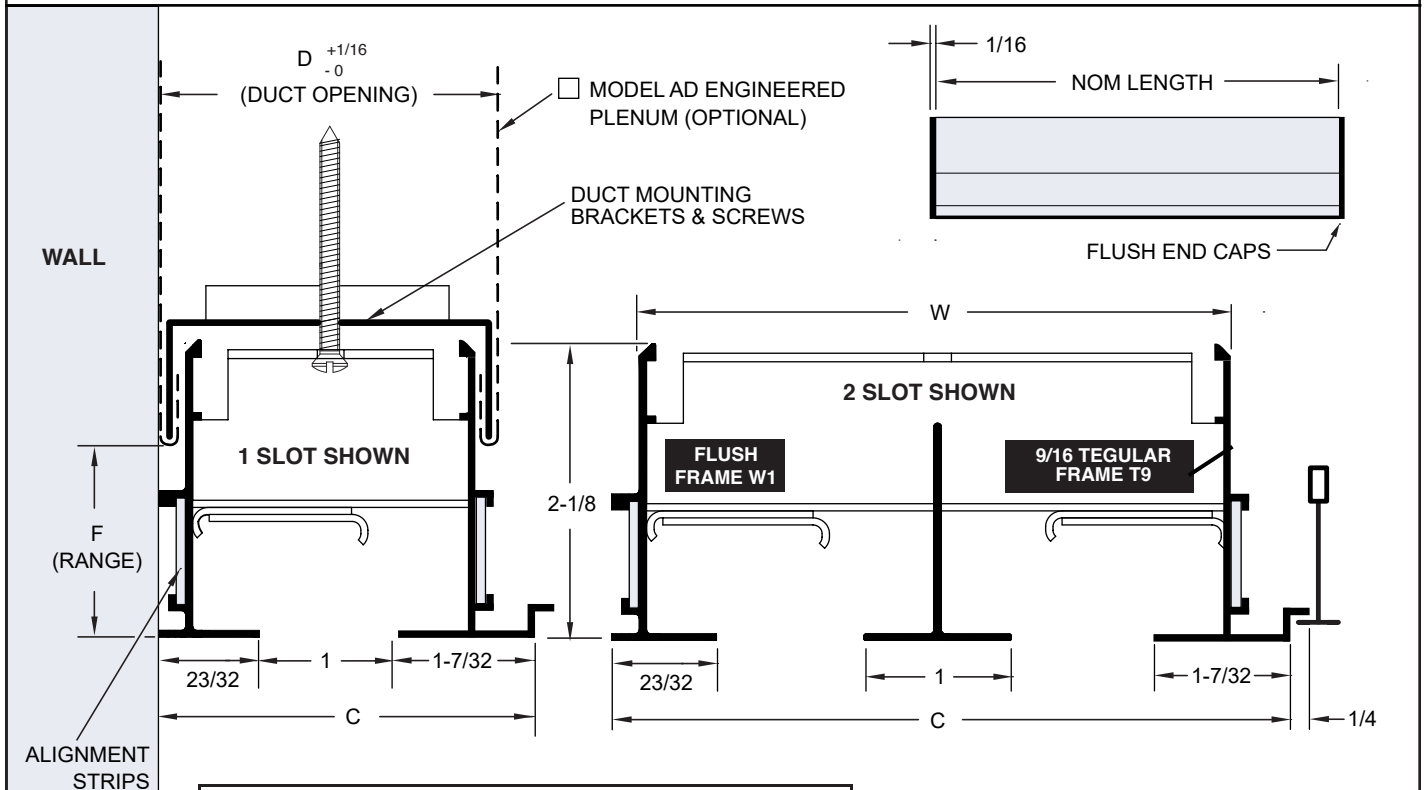

SUBMITTAL SHEET

1" SLOT WIDTH

www.anemostat-hvac.com

COMBO FLUSH TO WALL + 9/16" TEGULAR
PRODUCT FEATURES

- Adjustable volume and pattern controllers
- Combo flush to wall frame and 9/16" Tegular frame applications
- Hardware package includes duct mounting brackets & screws, and alignment strips (where applicable)
- Anemostat Model AD plenums are ordered and shipped separate from the diffusers
- Nominal Length is the order size
- Flush end caps are removable

RETURN MODELS (No Internal Controllers)

- FFR-T9W1-100** 1-1/2" Slot Width (1-4 slots)

OPTIONS

- AD** Engineered Air Distribution Plenum
- LEC** Linear Egg Crate
- LED** Linear Equalizing Deflector

FF-T9W1-100 • 1" SLOT WIDTH

# SLOTS	W	C	D	F
1	2-1/16	2-15/16	2-5/16	1-1/4 to 1-3/4
2	4-1/16	4-15/16	4-5/16	
3	6-1/16	6-15/16	6-5/16	
4	8-1/16	8-15/16	8-5/16	

All dimensions are in inches.

9/16 TEGULAR CEILING DETAIL

JOB NAME:
SUBMITTED BY: