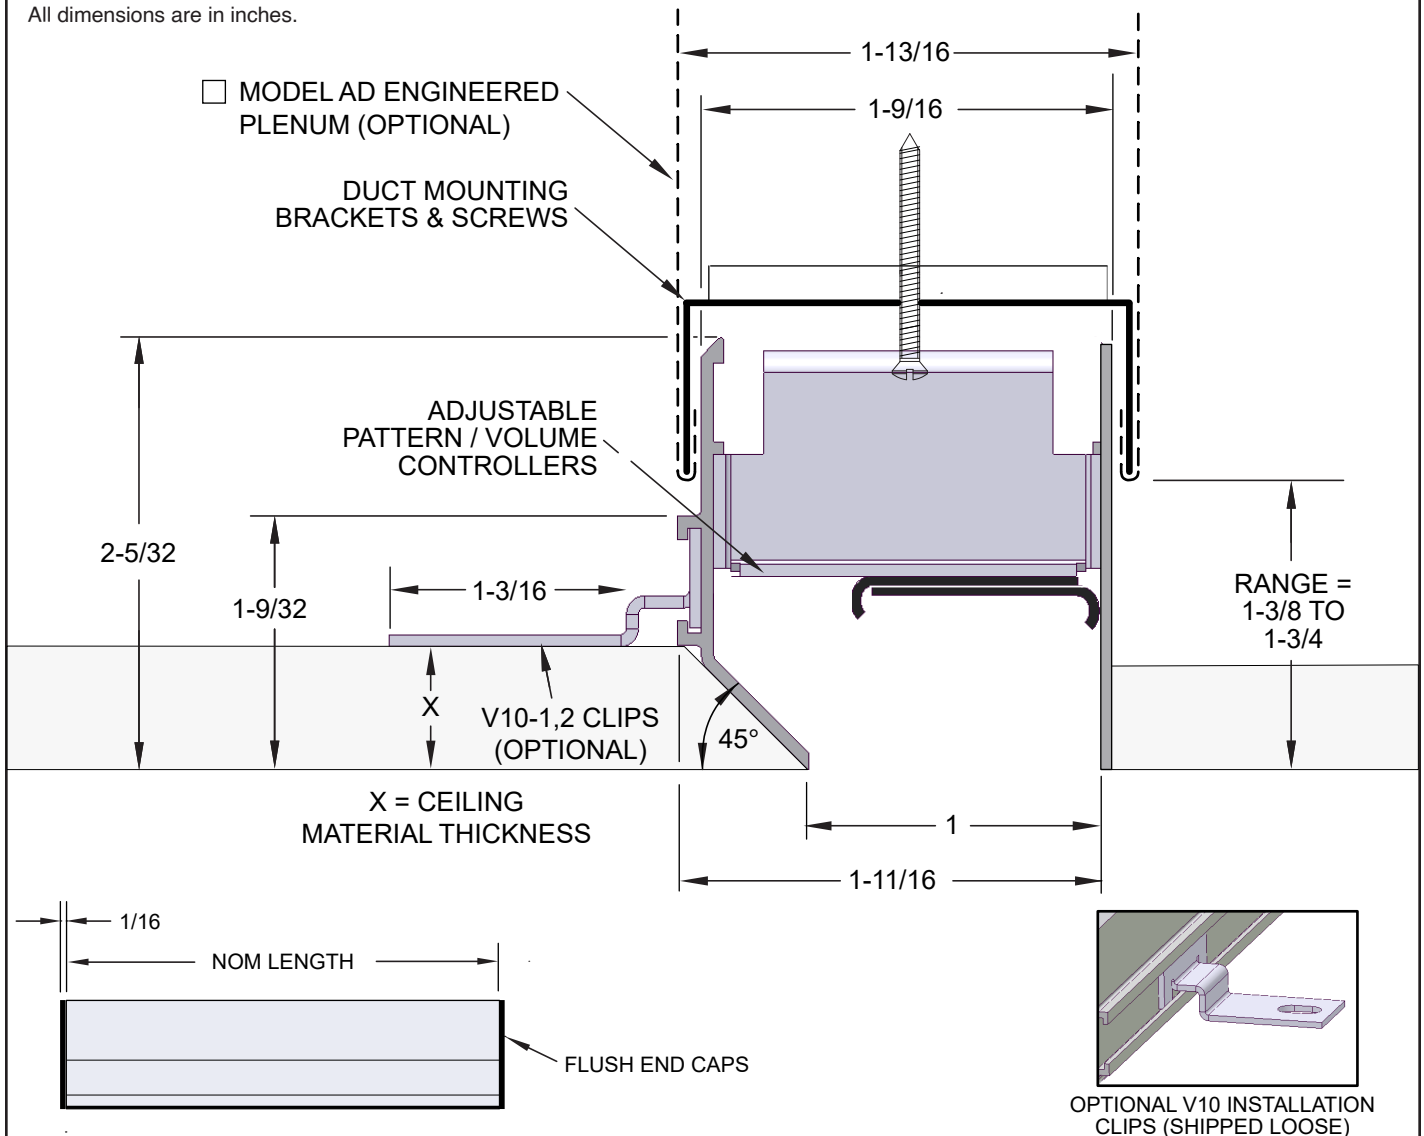

## SUPPLY MODELS

- FF-VZ-100** 1" Slot Width

## RETURN MODELS (No Internal Controllers)

- FFR-VZ-100** 1" Slot Width

## OPTIONS

- AD** Engineered Air Distribution Plenum
- LEC** Linear Egg Crate
- LED** Linear Equalizing Deflector
- V10-1** Installation Clips X = 5/8"
- V10-2** Installation Clips X = 1/2"

All dimensions are in inches.