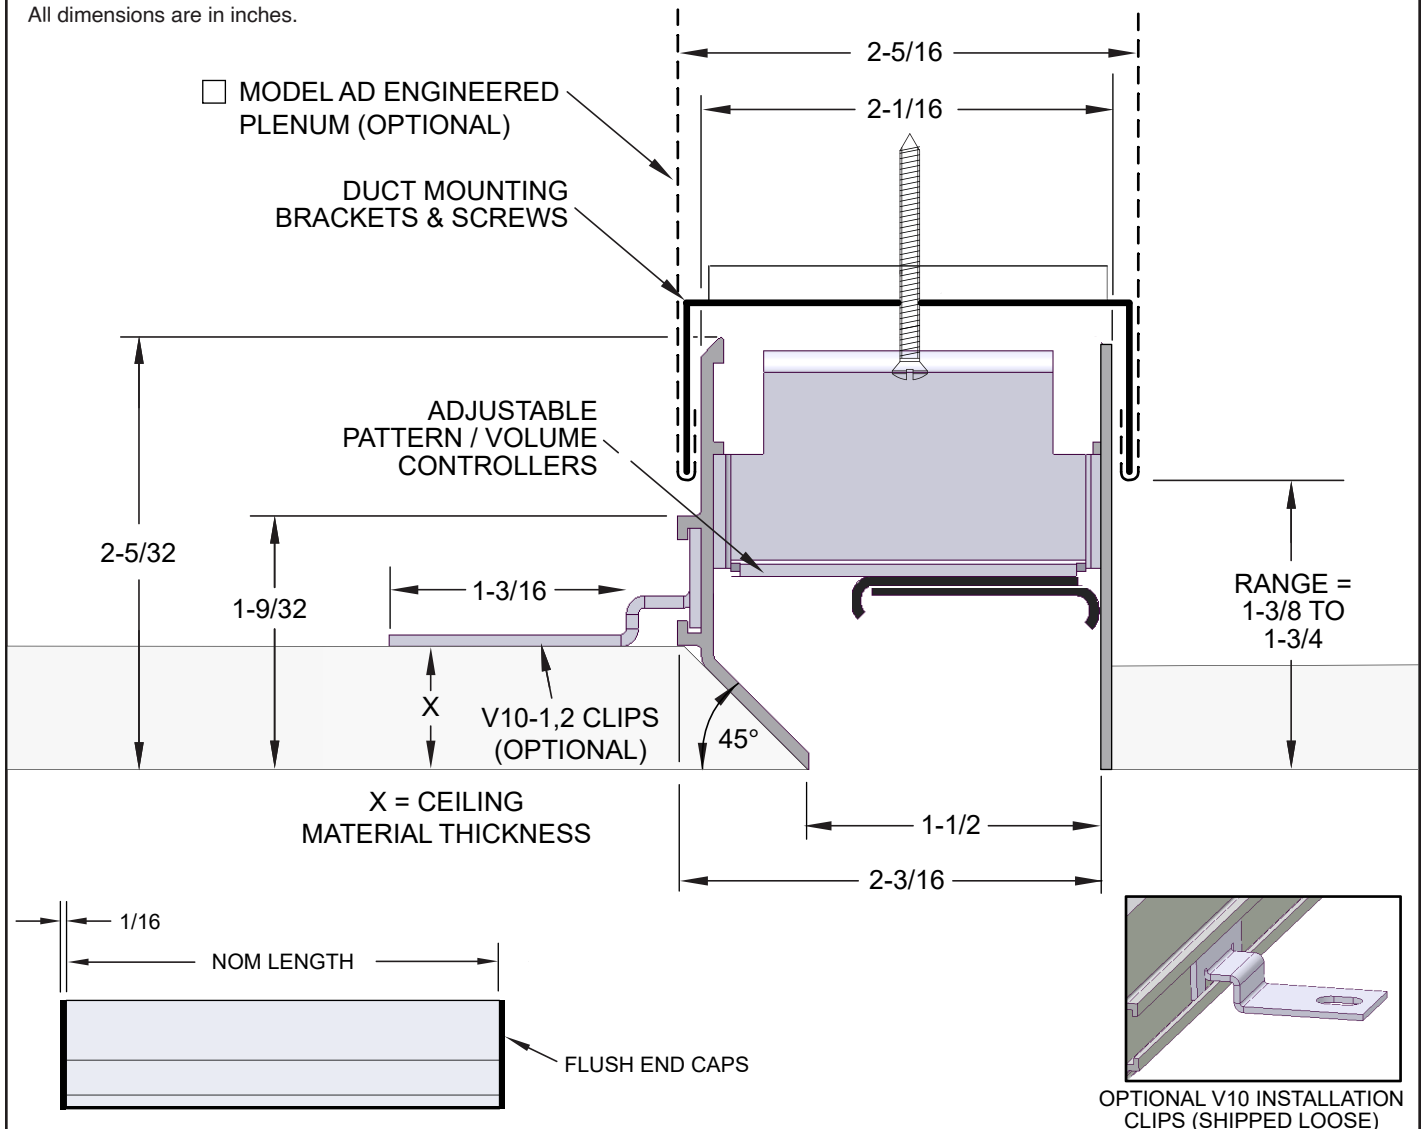

SUBMITTAL SHEET

www.anemostat-hvac.com

1 - 1/2" SLOT WIDTH

COMBO V & FLAT BORDER

PRODUCT FEATURES

- Concealed frames for use with tile, masonry, millwork, & fabric ceiling applications
- Adjustable volume and pattern controllers
- Hardware package includes duct mounting brackets & screws, and alignment strips (where a continuous run consists of multiple sections)
- Anemostat Model AD plenums are ordered and shipped separate from the diffusers (plenum Length to order = Diffuser Nominal Size)
- Nominal Length is the order size
- Flush end caps are removable

RETURN MODELS (No Internal Controllers)

- FFR-VZ-150** 1-1/2" Slot Width

OPTIONS

- AD** Engineered Air Distribution Plenum
- LEC** Linear Egg Crate
- LED** Linear Equalizing Deflector
- V10-1** Installation Clips X = 5/8"
- V10-2** Installation Clips X = 1/2"

All dimensions are in inches.

OPTIONAL V10 INSTALLATION CLIPS (SHIPPED LOOSE)

JOB NAME:

SUBMITTED BY: