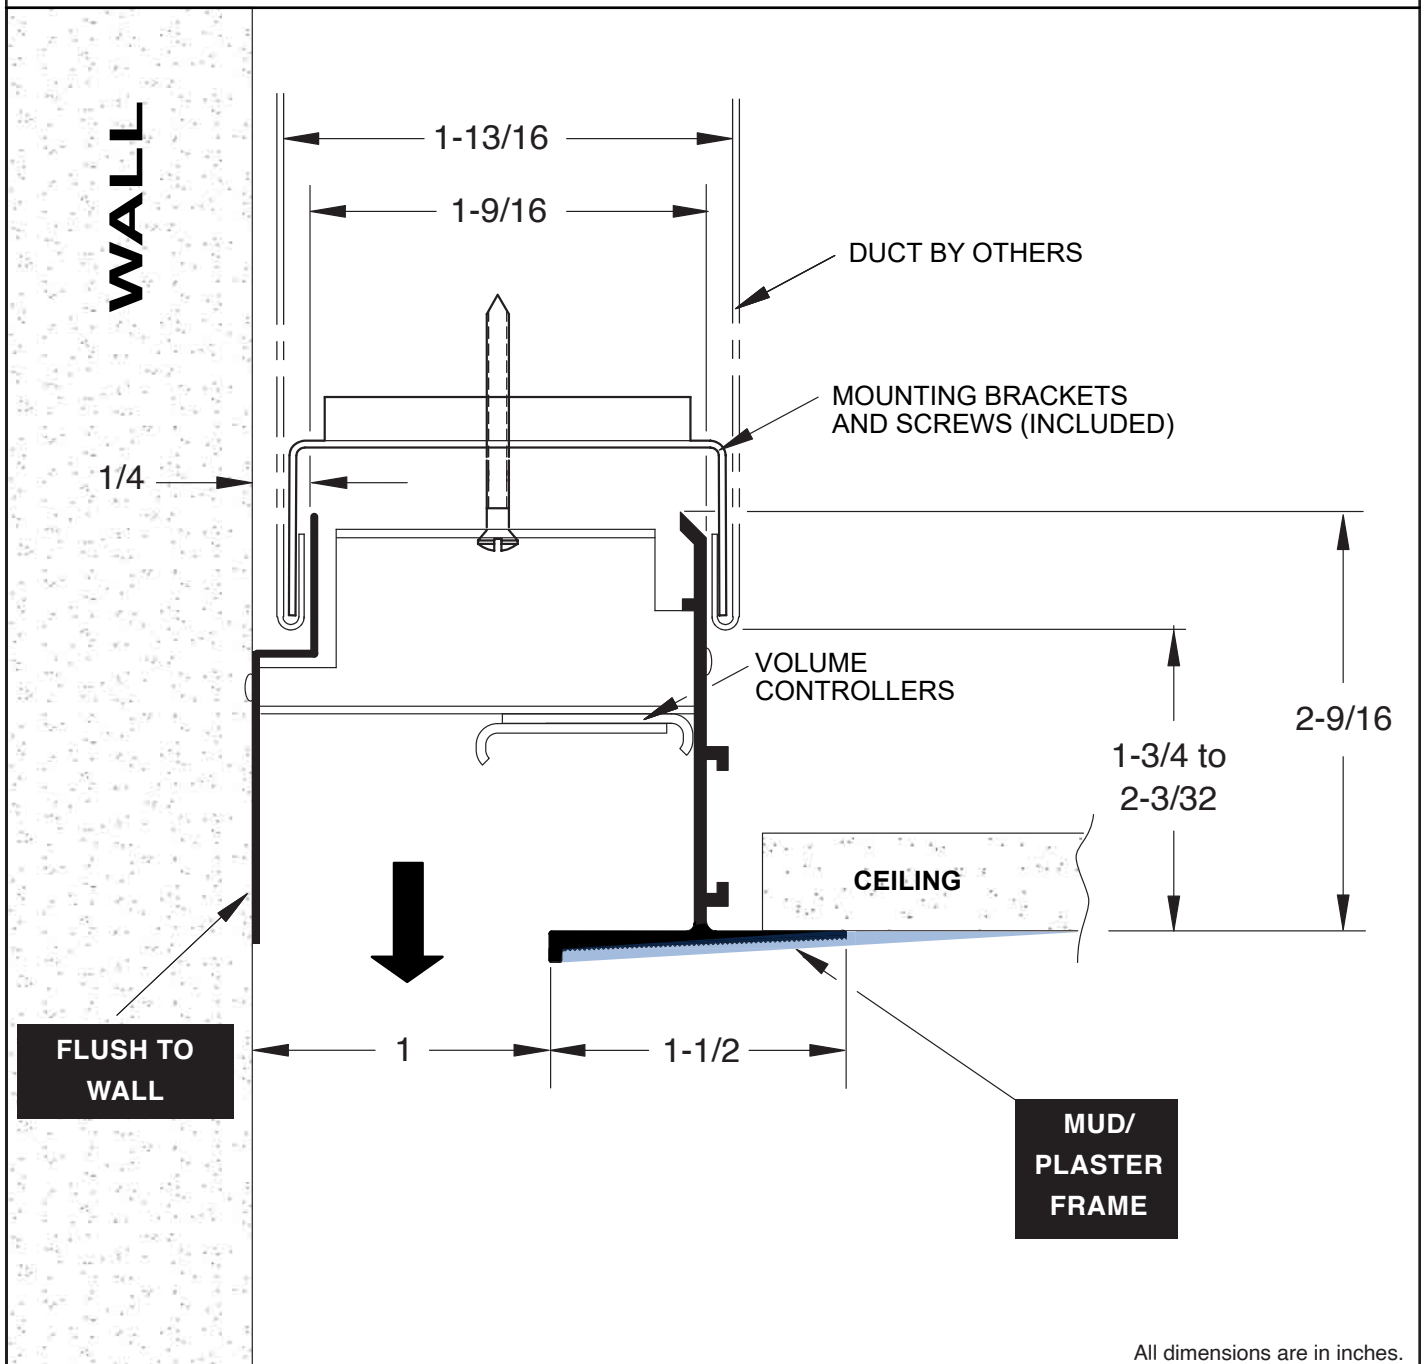

SUBMITTAL SHEET

www.anemostat-hvac.com

PRODUCT FEATURES

- Linear slot diffuser with combination Wall - Beveled Mud / Plaster outer frame
- Volume controllers for vertical projection of air down the wall / surface

CONSTRUCTION DETAILS

- Aluminum
- Arctic White Outer Frames
- Black Volume Controllers
- Optional Color _____

MODEL NOMENCLATURE

- FF-ZBF-100-1 1-1/2" Slot Width, 1 Slot
- FFR-ZBF-100-1 1-1/2" Slot Width, 1 Slot (No Volume Controllers)

All dimensions are in inches.

JOB NAME:

SUBMITTED BY: