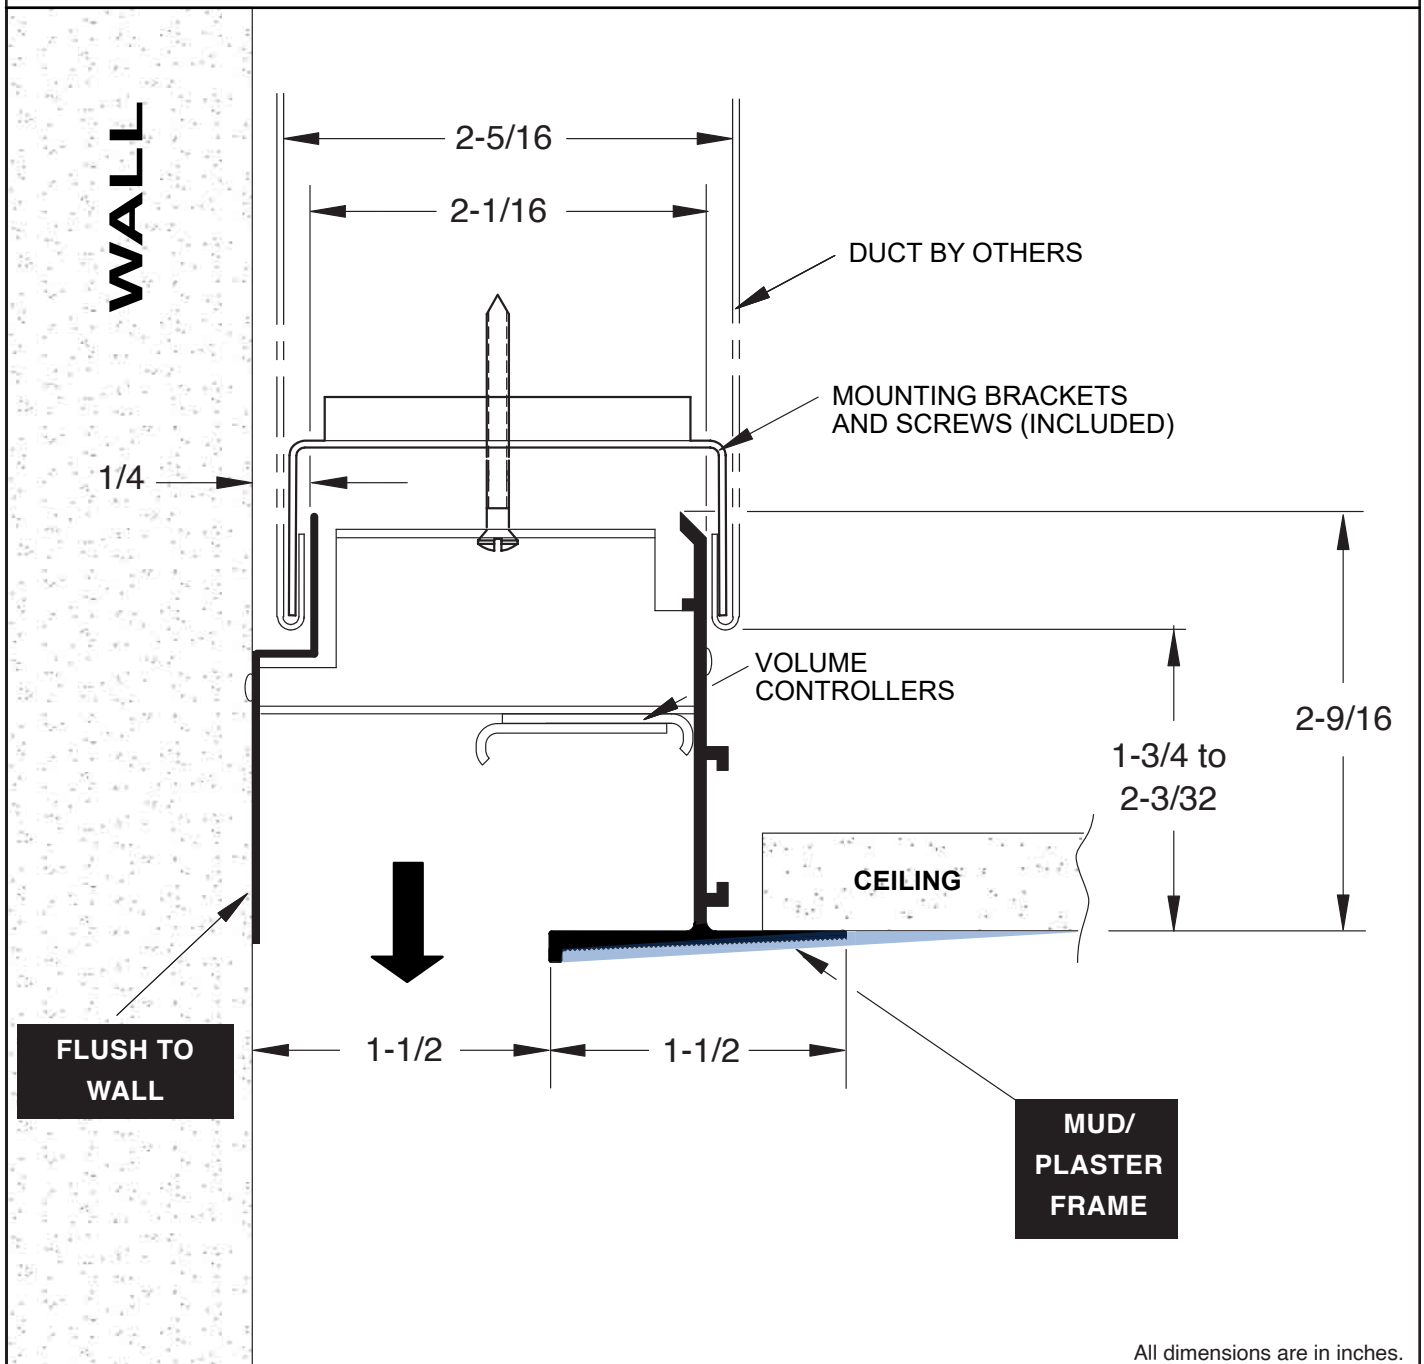

PRODUCT FEATURES

- Linear slot diffuser with combination Wall - Beveled Mud / Plaster outer frame
- Volume controllers for vertical projection of air down the wall / surface

CONSTRUCTION DETAILS

- Aluminum
- Arctic White Outer Frames
- Black Volume Controllers
- Optional Color _____

MODEL NOMENCLATURE

- FF-ZBF-150-1 1-1/2" Slot Width, 1 Slot
- FFR-ZBF-150-1 1-1/2" Slot Width, 1 Slot (No Volume Controllers)

All dimensions are in inches.

JOB NAME:

SUBMITTED BY: