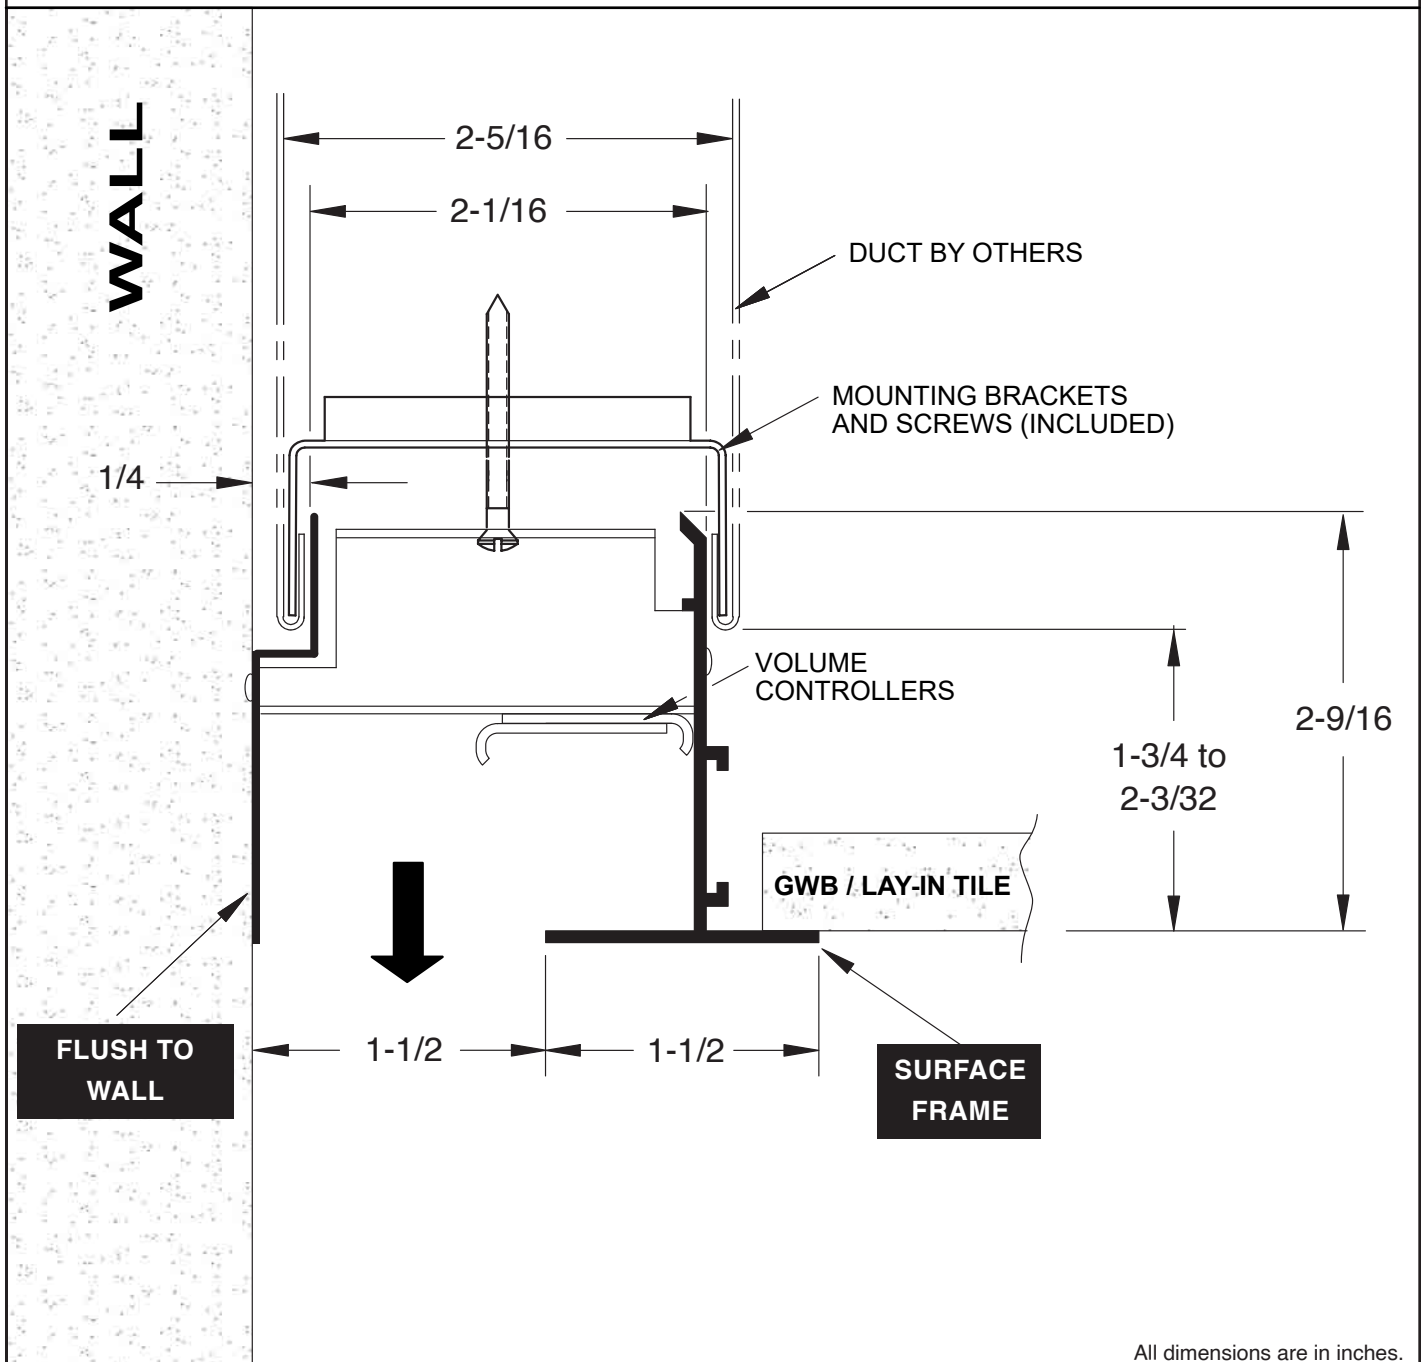

SUBMITTAL SHEET

www.anemostat-hvac.com

1 SLOT DIFFUSER

COMBO-FRAMES • FLUSH TO WALL (Z) & SURFACE (S)

PRODUCT FEATURES

- Linear slot diffuser with combination Wall - Surface outer frames
- Surface frame can be used with plaster (GWB) or any Lay-in Tile
- Volume controllers for vertical projection of air down the wall / surface

CONSTRUCTION DETAILS

- Aluminum
- Arctic White Outer Frames
- Black Volume Controllers
- Optional Color _____

MODEL NOMENCLATURE

- FF-ZS-150-1 1-1/2" Slot Width, 1 Slot
- FFR-ZS-150-1 1-1/2" Slot Width, 1 Slot (No Volume Controllers)

All dimensions are in inches.

JOB NAME:

SUBMITTED BY: