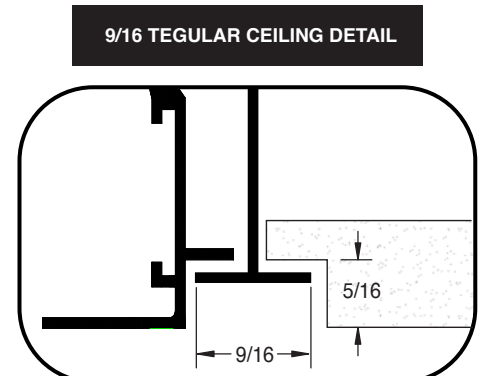

# SUBMITTAL SHEET

www.anemostat-hvac.com

1-1/2" SLOT WIDTH

COMBO FLUSH TO WALL + 9/16" TEGULAR

**PRODUCT FEATURES**

- Adjustable volume and pattern controllers
- Combo flush to wall frame and 9/16" Tegular frame applications
- Hardware package includes duct mounting brackets & screws, and alignment strips (where applicable)
- Anemostat Model AD plenums are ordered and shipped separate from the diffusers
- Nominal Length is the order size
- Flush end caps are removable

- FF-T9W1-150** 1-1/2" Slot Width (1-4 slots)

**RETURN MODELS** (No Internal Controllers)

- FFR-T9W1-150** 1-1/2" Slot Width (1-4 slots)

**OPTIONS**

- AD** Engineered Air Distribution Plenum
- LEC** Linear Egg Crate
- LED** Linear Equalizing Deflector

FF-T9W1-150 • 1-1/2" SLOT WIDTH				
# SLOTS	W	C	D	F
1	3-1/16	3-13/32	3-5/16	1-25/32 to 2-5/32
2	6-1/16	6-13/32	6-5/16	
3	9-1/16	9-13/32	9-5/16	
4	12-1/16	12-13/32	12-5/16	

All dimensions are in inches.