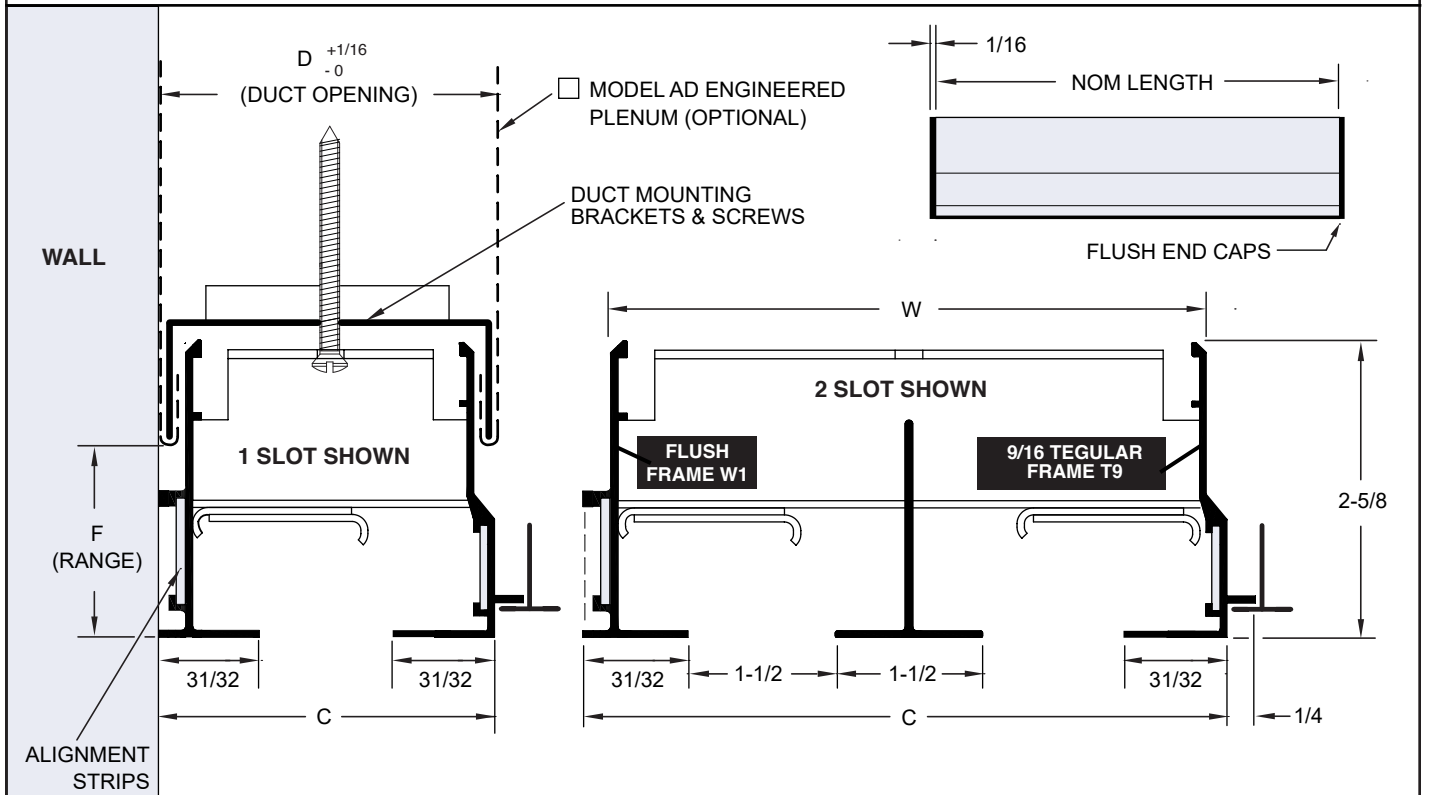

# SUBMITTAL SHEET

www.anemostat-hvac.com

1-1/2" SLOT WIDTH

COMBO FLUSH TO WALL + 9/16" TEGULAR

**PRODUCT FEATURES**

- Adjustable volume and pattern controllers
- Combo flush to wall frame and 9/16" Tegular frame applications
- Hardware package includes duct mounting brackets & screws, and alignment strips (where applicable)
- Anemostat Model AD plenums are ordered and shipped separate from the diffusers
- Nominal Length is the order size
- Flush end caps are removable

- FF-T9W1-150** 1-1/2" Slot Width (1-4 slots)

**RETURN MODELS** (No Internal Controllers)

- FFR-T9W1-150** 1-1/2" Slot Width (1-4 slots)

**OPTIONS**

- AD** Engineered Air Distribution Plenum
- LEC** Linear Egg Crate
- LED** Linear Equalizing Deflector

FF-T9W1-150 • 1-1/2" SLOT WIDTH				
# SLOTS	W	C	D	F
1	3-1/16	3-13/32	3-5/16	1-25/32 to 2-5/32
2	6-1/16	6-13/32	6-5/16	
3	9-1/16	9-13/32	9-5/16	
4	12-1/16	12-13/32	12-5/16	

All dimensions are in inches.