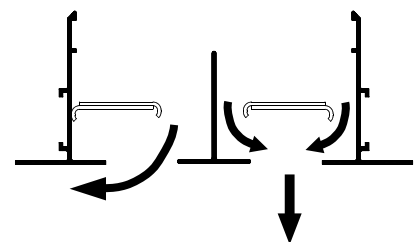

SUBMITTAL SHEET

www.anemostat-hvac.com

PATTERN / VOLUME CONTROLLERS

PRODUCT FEATURES

- Controllers come standard with all Free Flo supply models and are painted black
- Provided in segments up to 30" lengths for highly flexible pattern and volume control along the length of the diffuser or continuous run
- Achieve high level of thermal comfort with one-way, two-way opposite, or alternating patterns down the length of the diffuser
- Adjustable controllers for vertical, angular, or tight horizontal/tangential patterns

1-SLOT PATTERN FLEXIBILITY

**HORIZONTAL
(RIGHT)**

**HORIZONTAL
(LEFT)**

VERTICAL

ANGULAR

MULTI-SLOT PATTERN FLEXIBILITY

**HORIZONTAL
(2-WAY OPPOSITE)**

**HORIZONTAL
(1-WAY)**

**HORIZONTAL &
VERTICAL**

VOLUME CONTROL

FULL OPEN

**PARTIALLY
DAMPED**

**FULLY
CLOSED /
BLANKED-OFF**

JOB NAME:

SUBMITTED BY: