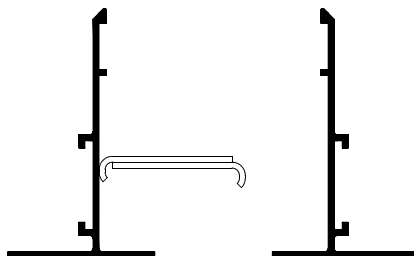

SUBMITTAL SHEET

www.anemostat-hvac.com

PATTERN / VOLUME CONTROLLERS

PRODUCT FEATURES

- Controllers come standard with all Free Flo supply models and are painted black
- Provided in segments up to 30" lengths for highly flexible pattern and volume control along the length of the diffuser or continuous run
- Achieve high level of thermal comfort with one-way, two-way opposite, or alternating patterns down the length of the diffuser
- Adjustable controllers for vertical, angular, or tight horizontal/tangential patterns

1-SLOT PATTERN FLEXIBILITY

**HORIZONTAL
(RIGHT)**

**HORIZONTAL
(LEFT)**

VERTICAL

ANGULAR

MULTI-SLOT PATTERN FLEXIBILITY

**HORIZONTAL
(2-WAY OPPOSITE)**

**HORIZONTAL
(1-WAY)**

**HORIZONTAL &
VERTICAL**

VOLUME CONTROL

FULL OPEN

**PARTIALLY
DAMPED**

**FULLY
CLOSED /
BLANKED-OFF**

JOB NAME:

SUBMITTED BY: