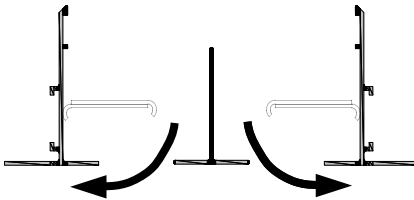

SUBMITTAL SHEET

www.anemostat-hvac.com

PATTERN / VOLUME CONTROLLERS

PRODUCT FEATURES

- Controllers come standard with all Free Flo supply models and are painted black
- Provided in segments up to 30" lengths for highly flexible pattern and volume control along the length of the diffuser or continuous run
- Achieve high level of thermal comfort with one-way, two-way opposite, or alternating patterns down the length of the diffuser
- Adjustable controllers for vertical, angular, or tight horizontal/tangential patterns

1-SLOT PATTERN FLEXIBILITY

**HORIZONTAL
(RIGHT)**

**HORIZONTAL
(LEFT)**

VERTICAL

ANGULAR

MULTI-SLOT PATTERN FLEXIBILITY

**HORIZONTAL
(2-WAY OPPOSITE)**

**HORIZONTAL
(1-WAY)**

**HORIZONTAL &
VERTICAL**

VOLUME CONTROL

FULL OPEN

**PARTIALLY
DAMPED**

**FULLY
CLOSED /
BLANKED-OFF**

JOB NAME:

SUBMITTED BY: