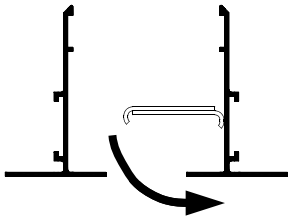

SUBMITTAL SHEET

www.anemostat-hvac.com

PATTERN / VOLUME CONTROLLERS

PRODUCT FEATURES

- Controllers come standard with all Free Flo supply models and are painted black
- Provided in segments up to 30" lengths for highly flexible pattern and volume control along the length of the diffuser or continuous run
- Achieve high level of thermal comfort with one-way, two-way opposite, or alternating patterns down the length of the diffuser
- Adjustable controllers for vertical, angular, or tight horizontal/tangential patterns

1-SLOT PATTERN FLEXIBILITY

**HORIZONTAL
(RIGHT)**

**HORIZONTAL
(LEFT)**

VERTICAL

ANGULAR

MULTI-SLOT PATTERN FLEXIBILITY

**HORIZONTAL
(2-WAY OPPOSITE)**

**HORIZONTAL
(1-WAY)**