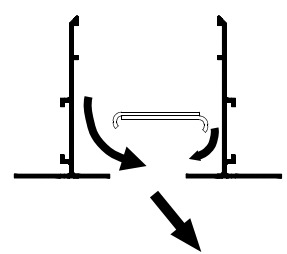

SUBMITTAL SHEET

www.anemostat-hvac.com

PATTERN / VOLUME CONTROLLERS

PRODUCT FEATURES

- Controllers come standard with all Free Flo supply models and are painted black
- Provided in segments up to 30" lengths for highly flexible pattern and volume control along the length of the diffuser or continuous run
- Achieve high level of thermal comfort with one-way, two-way opposite, or alternating patterns down the length of the diffuser
- Adjustable controllers for vertical, angular, or tight horizontal/tangential patterns

1-SLOT PATTERN FLEXIBILITY

**HORIZONTAL
(RIGHT)**

**HORIZONTAL
(LEFT)**

VERTICAL

ANGULAR

MULTI-SLOT PATTERN FLEXIBILITY

**HORIZONTAL
(2-WAY OPPOSITE)**

**HORIZONTAL
(1-WAY)**

**HORIZONTAL &
VERTICAL**

VOLUME CONTROL

FULL OPEN

**PARTIALLY
DAMPED**

**FULLY
CLOSED /
BLANKED-OFF**

JOB NAME:

SUBMITTED BY: