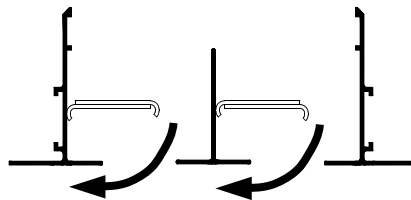

SUBMITTAL SHEET

www.anemostat-hvac.com

PATTERN / VOLUME CONTROLLERS

PRODUCT FEATURES

- Controllers come standard with all Free Flo supply models and are painted black
- Provided in segments up to 30" lengths for highly flexible pattern and volume control along the length of the diffuser or continuous run
- Achieve high level of thermal comfort with one-way, two-way opposite, or alternating patterns down the length of the diffuser
- Adjustable controllers for vertical, angular, or tight horizontal/tangential patterns

1-SLOT PATTERN FLEXIBILITY

**HORIZONTAL
(RIGHT)**

**HORIZONTAL
(LEFT)**

VERTICAL

ANGULAR

MULTI-SLOT PATTERN FLEXIBILITY

**HORIZONTAL
(2-WAY OPPOSITE)**

**HORIZONTAL
(1-WAY)**

**HORIZONTAL &
VERTICAL**

VOLUME CONTROL

FULL OPEN

**PARTIALLY
DAMPED**

**FULLY
CLOSED /
BLANKED-OFF**

JOB NAME:

SUBMITTED BY: