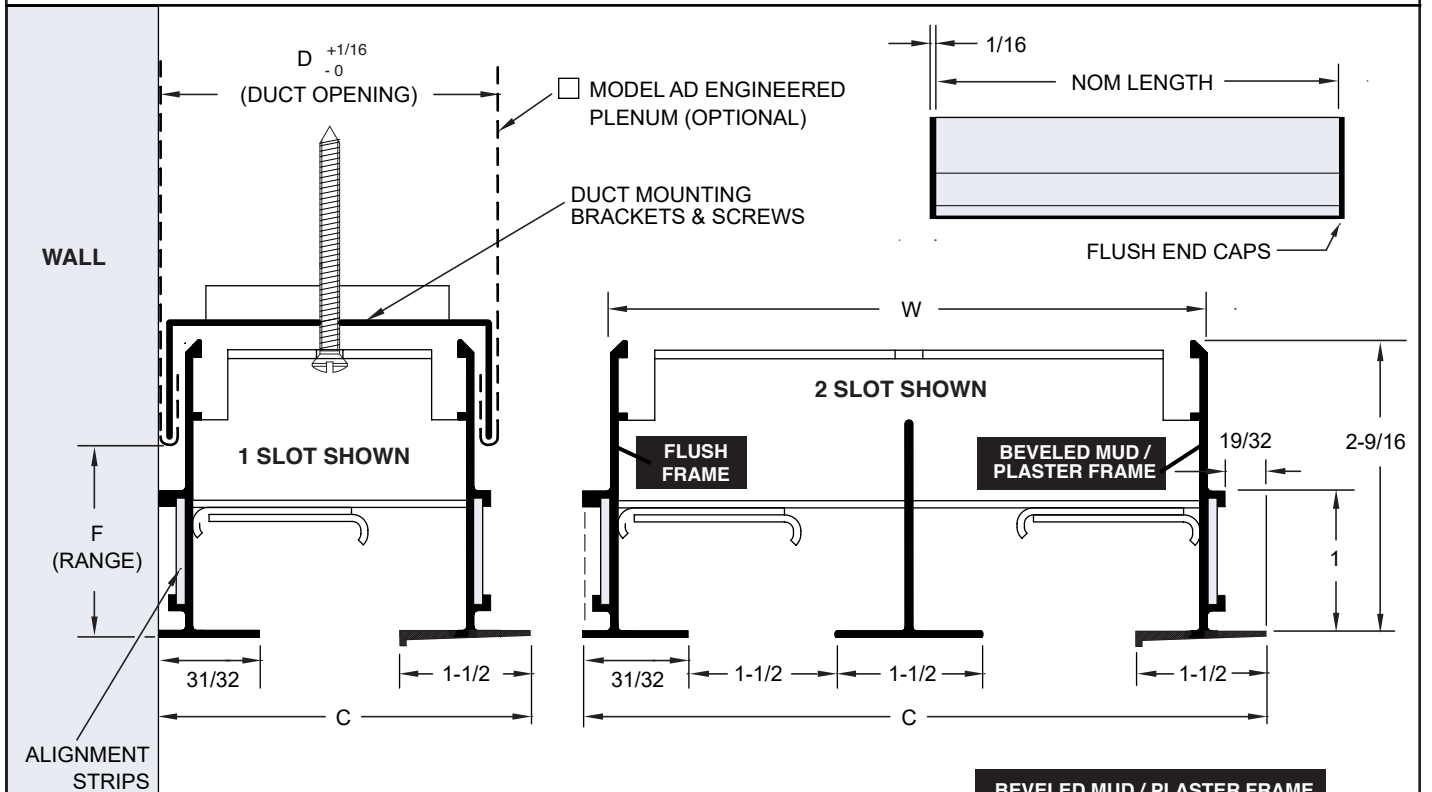

# SUBMITTAL SHEET

**1-1/2" SLOT WIDTH**

www.anemostat-hvac.com

**COMBO FLUSH + MUD / PLASTER FRAME**

**PRODUCT FEATURES**

- Adjustable volume and pattern controllers
- Combo flush to wall frame and beveled frame for tape & plaster applications
- Hardware package includes duct mounting brackets & screws, and alignment strips (where applicable)
- Anemostat Model AD plenums are ordered and shipped separate from the diffusers
- Nominal Length is the order size
- Flanged end caps are removable

- FF-BW1-150** 1-1/2" Slot Width (1-4 slots)

**RETURN MODELS** (No Internal Controllers)

- FFR-BW1-150** 1-1/2" Slot Width (1-4 slots)

**OPTIONS**

- AD** Engineered Air Distribution Plenum
- LEC** Linear Egg Crate
- LED** Linear Equalizing Deflector

FF-BW1-150 • 1-1/2" SLOT WIDTH				
# SLOTS	W	C	D	F
1	3-1/16	3-31/32	3-5/16	1-25/32 to 2-5/32
2	6-1/16	6-31/32	6-5/16	
3	9-1/16	9-31/32	9-5/16	
4	12-1/16	12-31/32	12-5/16	

**BEVELED MUD / PLASTER FRAME  
DETAIL**

All dimensions are in inches.

**JOB NAME:**

**SUBMITTED BY:**