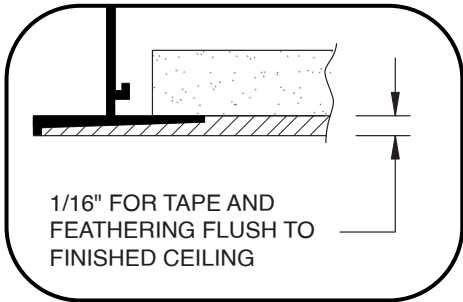

- FF-BW1-150** 1-1/2" Slot Width (1-4 slots)

**RETURN MODELS** (No Internal Controllers)

- FFR-BW1-150** 1-1/2" Slot Width (1-4 slots)

**OPTIONS**

- AD** Engineered Air Distribution Plenum
- LEC** Linear Egg Crate
- LED** Linear Equalizing Deflector

FF-BW1-150 • 1-1/2" SLOT WIDTH				
# SLOTS	W	C	D	F
1	3-1/16	3-31/32	3-5/16	1-25/32 to 2-5/32
2	6-1/16	6-31/32	6-5/16	
3	9-1/16	9-31/32	9-5/16	
4	12-1/16	12-31/32	12-5/16	

**BEVELED MUD / PLASTER FRAME  
DETAIL**