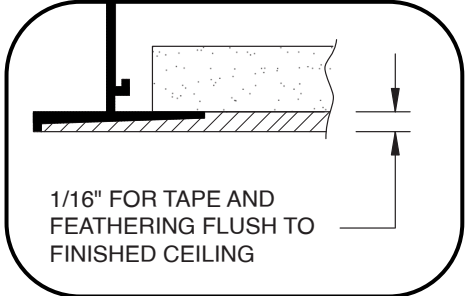

SUBMITTAL SHEET

1" SLOT WIDTH

www.anemostat-hvac.com

COMBO FLUSH + MUD / PLASTER FRAME

PRODUCT FEATURES

- Adjustable volume and pattern controllers
- Combo flush to wall frame and beveled frame for tape & plaster applications
- Hardware package includes duct mounting brackets & screws, and alignment strips (where applicable)
- Anemostat Model AD plenums are ordered and shipped separate from the diffusers
- Nominal Length is the order size
- Flanged end caps are removable

RETURN MODELS (No Internal Controllers)

- FFR-BW1-100** 1" Slot Width (1-4 slots)

OPTIONS

- AD** Engineered Air Distribution Plenum
- LEC** Linear Egg Crate
- LED** Linear Equalizing Deflector

FF-BW1-100 • 1" SLOT WIDTH				
# SLOTS	W	C	D	F
1	2-1/16	2-31/32	2-5/16	1-5/16 to 1-11/16
2	4-1/16	4-31/32	4-5/16	
3	6-1/16	6-31/32	6-5/16	
4	8-1/16	8-31/32	8-5/16	

**BEVELED MUD / PLASTER FRAME
DETAIL**

All dimensions are in inches.

JOB NAME: _____ **SUBMITTED BY:** _____