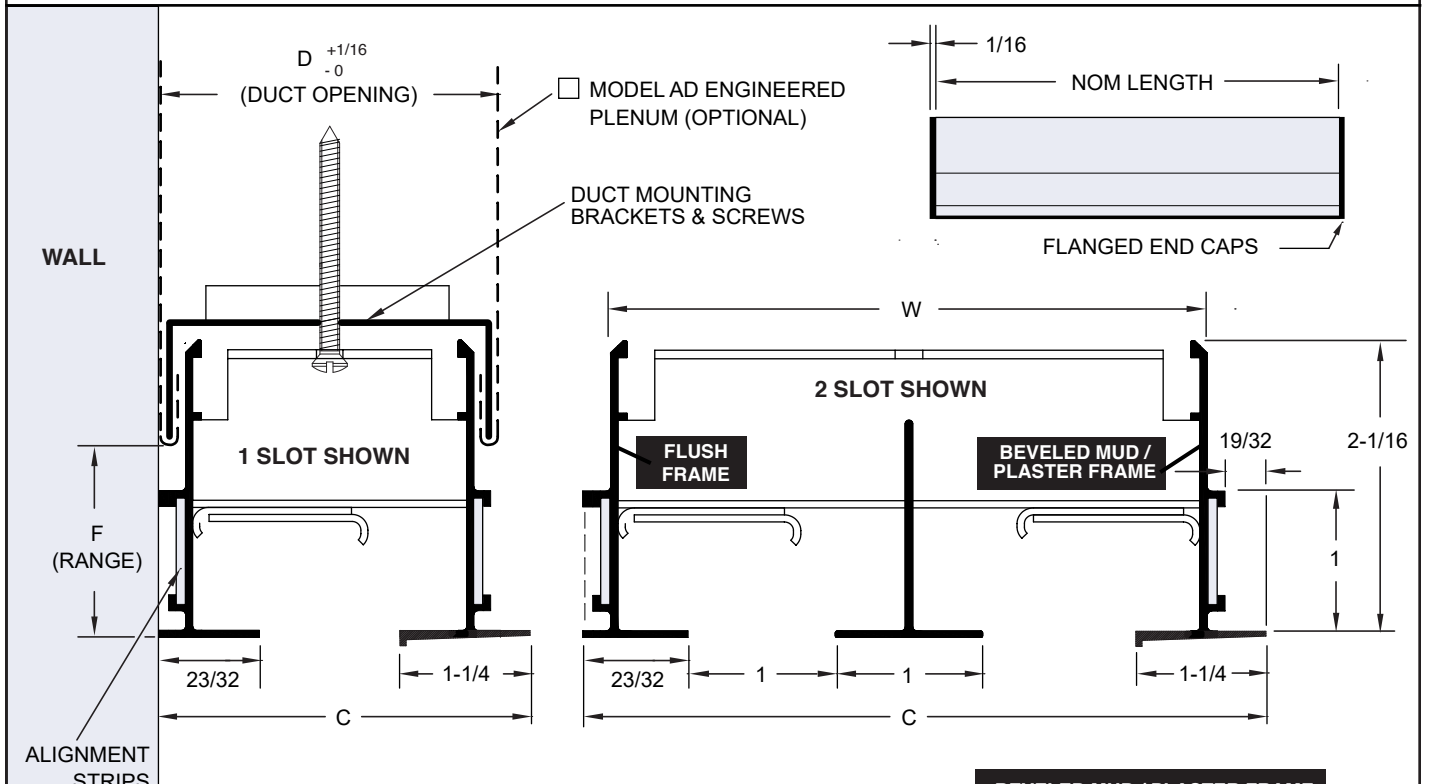

SUBMITTAL SHEET

1" SLOT WIDTH

www.anemostat-hvac.com

COMBO FLUSH + MUD / PLASTER FRAME

PRODUCT FEATURES

- Adjustable volume and pattern controllers
- Combo flush to wall frame and beveled frame for tape & plaster applications
- Hardware package includes duct mounting brackets & screws, and alignment strips (where applicable)
- Anemostat Model AD plenums are ordered and shipped separate from the diffusers
- Nominal Length is the order size
- Flanged end caps are removable

RETURN MODELS (No Internal Controllers)

- FFR-BW1-100** 1" Slot Width (1-4 slots)

OPTIONS

- AD** Engineered Air Distribution Plenum
- LEC** Linear Egg Crate
- LED** Linear Equalizing Deflector

FF-BW1-100 • 1" SLOT WIDTH				
# SLOTS	W	C	D	F
1	2-1/16	2-31/32	2-5/16	1-5/16 to 1-11/16
2	4-1/16	4-31/32	4-5/16	
3	6-1/16	6-31/32	6-5/16	
4	8-1/16	8-31/32	8-5/16	

**BEVELED MUD / PLASTER FRAME
DETAIL**

All dimensions are in inches.

JOB NAME: _____ **SUBMITTED BY:** _____