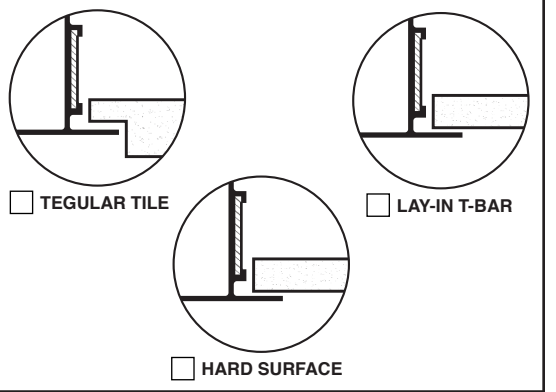

FLANGED FRAME APPLICATIONS

FF-SW1-150 • 1-1/2" SLOT WIDTH				
# SLOTS	W	C	D	F
1	3-1/16	3-31/32	3-5/16	1-25/32 to 2-5/32
2	6-1/16	6-31/32	6-5/16	
3	9-1/16	9-31/32	9-5/16	
4	12-1/16	12-31/32	12-5/16	

All dimensions are in inches.

JOB NAME: _____ **SUBMITTED BY:** _____