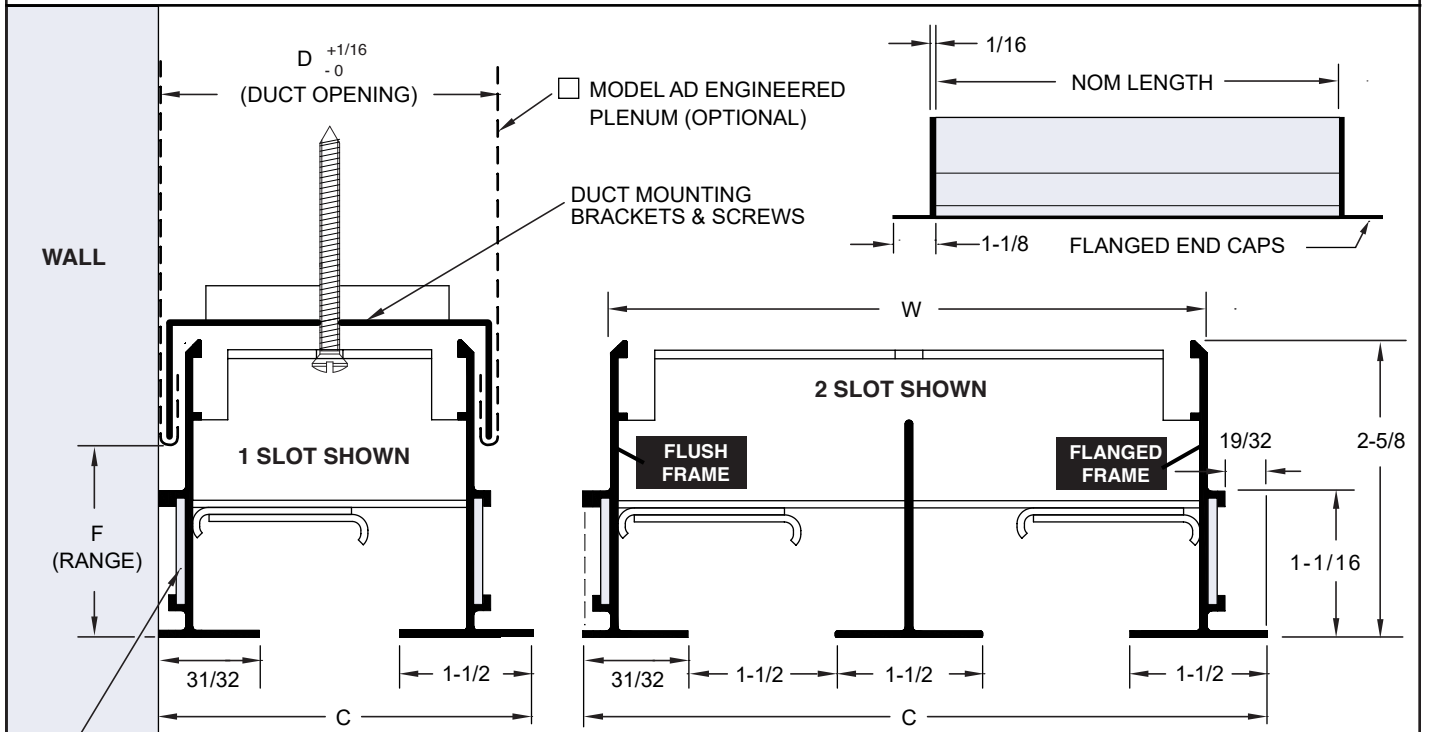

# SUBMITTAL SHEET

www.anemostat-hvac.com

1 - 1/2" SLOT WIDTH

**COMBO FLUSH + FLANGED FRAME**
**PRODUCT FEATURES**

- Adjustable volume and pattern controllers
- Combo flush to wall frame and flanged frame for various ceiling systems
- Hardware package includes duct mounting brackets & screws, and alignment strips (where applicable)
- Anemostat Model AD plenums are ordered and shipped separate from the diffusers
- Nominal Length is the order size
- Flanged end caps are removable

- FF-SW1-150** 1" Slot Width (1-4 slots)

**RETURN MODELS** (No Internal Controllers)

- FFR-SW1-150** 1" Slot Width (1-4 slots)

**OPTIONS**

- AD** Engineered Air Distribution Plenum
- LEC** Linear Egg Crate
- LED** Linear Equalizing Deflector

**FLANGED FRAME APPLICATIONS**

FF-SW1-150 • 1-1/2" SLOT WIDTH				
# SLOTS	W	C	D	F
1	3-1/16	3-31/32	3-5/16	1-25/32 to 2-5/32
2	6-1/16	6-31/32	6-5/16	
3	9-1/16	9-31/32	9-5/16	
4	12-1/16	12-31/32	12-5/16	

All dimensions are in inches.

**JOB NAME:** \_\_\_\_\_ **SUBMITTED BY:** \_\_\_\_\_