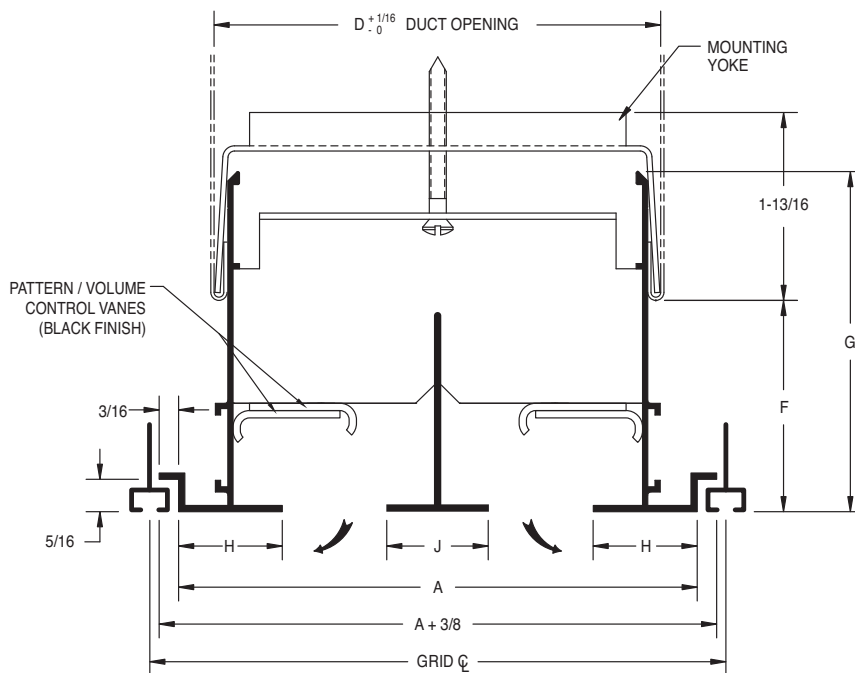

**Supply Diffusers**

- FF-D1-200** 2" Slot, 9/16" Narrow Slot Ceiling
- FF-D1-250** 2-1/2" Slot, 9/16" Narrow Slot Ceiling

**Returns (No Volume / Pattern Controllers)**

- FFR-D1-200** 2" Slot, 9/16" Narrow Slot Ceiling
- FFR-D1-250** 2-1/2" Slot, 9/16" Narrow Slot Ceiling

FF-D1-200 • 2" SLOT WIDTH							
# SLOTS	Cross Section Grid CL	A	D	J	F	G	H
1	6-15/16	6-5/16	4-5/16	-	1-25/32 to 2-5/32	2-5/8	2-5/32
2	10-15/16	10-5/16	8-5/16	2			

FF-D1-250 • 2-1/2" SLOT WIDTH							
# SLOTS	Cross Section Grid CL	A	D	J	F	G	H
1	7-15/16	7-5/16	5-5/16	-	2-1/4 to 2-5/8	3-3/32	2-13/32
2	12-15/16	12-5/16	10-5/16	2-1/2			

All dimensions are in inches.

**JOB NAME:**

**SUBMITTED BY:**