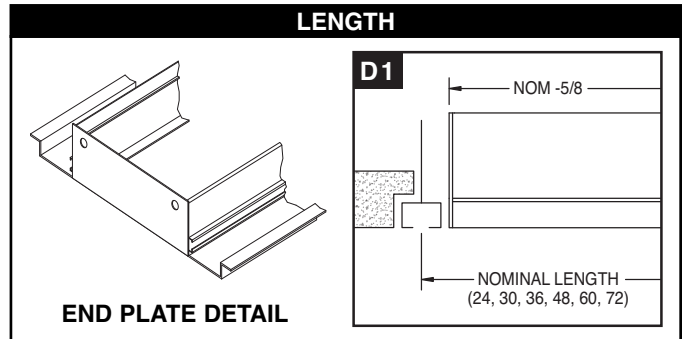

**Supply Diffusers**

- FF-D1-200** 2" Slot, 9/16" Narrow Slot Ceiling
- FF-D1-250** 2-1/2" Slot, 9/16" Narrow Slot Ceiling

**Returns (No Volume / Pattern Controllers)**

- FFR-D1-200** 2" Slot, 9/16" Narrow Slot Ceiling
- FFR-D1-250** 2-1/2" Slot, 9/16" Narrow Slot Ceiling

FF-D1-200 • 2" SLOT WIDTH							
# SLOTS	Cross Section Grid CL	A	D	J	F	G	H
1	6-15/16	6-5/16	4-5/16	-	1-25/32 to 2-5/32	2-5/8	2-5/32
2	10-15/16	10-5/16	8-5/16	2			

FF-D1-250 • 2-1/2" SLOT WIDTH							
# SLOTS	Cross Section Grid CL	A	D	J	F	G	H
1	7-15/16	7-5/16	5-5/16	-	2-1/4 to 2-5/8	3-3/32	2-13/32
2	12-15/16	12-5/16	10-5/16	2-1/2			

All dimensions are in inches.

**JOB NAME:**

**SUBMITTED BY:**