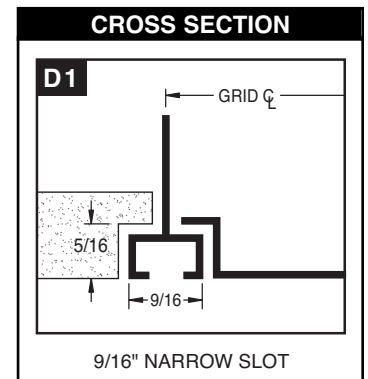

**Supply Diffusers**

- FF-D1-200** 2" Slot, 9/16" Narrow Slot Ceiling
- FF-D1-250** 2-1/2" Slot, 9/16" Narrow Slot Ceiling

**Returns (No Volume / Pattern Controllers)**

- FFR-D1-200** 2" Slot, 9/16" Narrow Slot Ceiling
- FFR-D1-250** 2-1/2" Slot, 9/16" Narrow Slot Ceiling

FF-D1-200 • 2" SLOT WIDTH							
# SLOTS	Cross Section Grid CL	A	D	J	F	G	H
1	6-15/16	6-5/16	4-5/16	-	1-25/32 to 2-5/32	2-5/8	2-5/32
2	10-15/16	10-5/16	8-5/16	2			

FF-D1-250 • 2-1/2" SLOT WIDTH							
# SLOTS	Cross Section Grid CL	A	D	J	F	G	H
1	7-15/16	7-5/16	5-5/16	-	2-1/4 to 2-5/8	3-3/32	2-13/32
2	12-15/16	12-5/16	10-5/16	2-1/2			

All dimensions are in inches.

**JOB NAME:**

**SUBMITTED BY:**