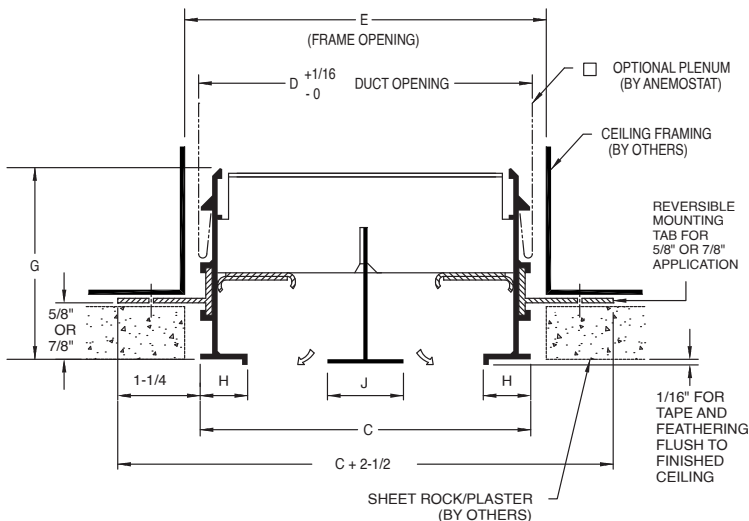

#### Returns (No Volume / Pattern Controllers)

- FFR-CM-250** 2-1/2" Slot Width, Concealed Mounting

### SINGLE SLOT

FFCM-250 (2-1/2" SLOT WIDTH)						
# OF SLOTS	C	D	E	G	H	J
1	5-5/16	5-5/16	5-5/8	3-5/32	1-13/32	-
2	10-5/16	10-5/16	10-5/8			
3	15-5/16	15-5/16	15-5/8			
4	20-5/16	20-5/16	20-5/8			

### MULTIPLE SLOT

END PLATE DETAIL

All dimensions are in inches.

JOB NAME:

SUBMITTED BY: