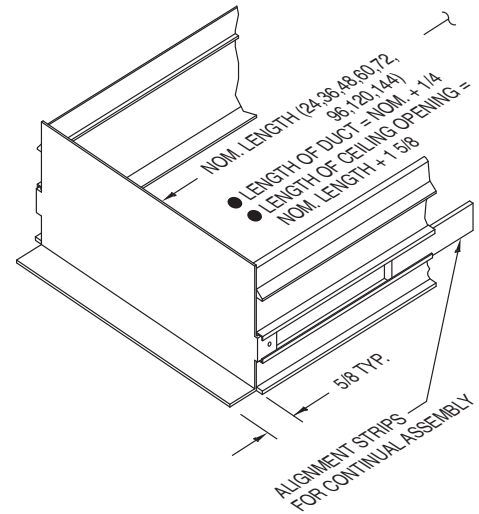

#### Returns (No Volume / Pattern Controllers)

- FFR-CM-250** 2-1/2" Slot Width, Concealed Mounting

### SINGLE SLOT

FFCM-250 (2-1/2" SLOT WIDTH)						
# OF SLOTS	C	D	E	G	H	J
1	5-5/16	5-5/16	5-5/8	3-5/32	1-13/32	-
2	10-5/16	10-5/16	10-5/8			
3	15-5/16	15-5/16	15-5/8			
4	20-5/16	20-5/16	20-5/8			

### MULTIPLE SLOT

END PLATE DETAIL

All dimensions are in inches.

JOB NAME:

SUBMITTED BY: