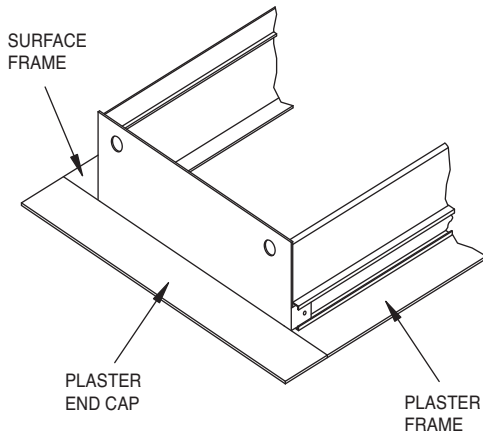

## RETURN MODELS (No Internal Controllers)

- FFRSB-100-1** 1" Slot Width
- FFRSB-150-1** 1-1/2" Slot Width
- FFRSB-200-1** 2" Slot Width
- FFRSB-250-1** 2-1/2" Slot Width
- FFRSB-300-1** 3" Slot Width

## OPTIONS

- LEC** Linear Egg Crate
- LED** Linear Equalizing Deflector
- AD** Plenum

1-SLOT						
MODEL	S	C	D	E	G	H
FFSB-100-1	1	3-1/2	2-5/16	2-3/8	2-1/16	1-1/4
FFSB-150-1	1-1/2	4-1/2	3-5/16	3-3/8	2-9/16	1-1/2
FFSB-200-1	2	5-1/2	4-5/16	4-3/8	2-5/8	1-3/4
FFSB-250-1	2-1/2	6-1/2	5-5/16	5-3/8	3-3/32	2
FFSB-300-1	3	7	6-5/16	6-3/8	3-7/32	2

All dimensions are in inches.

JOB NAME:

SUBMITTED BY:

# SUBMITTAL SHEET

TYPE "A" END PLATE - PLASTER

TYPE "B" END PLATE - FLUSH

All dimensions are in inches.

JOB NAME:

SUBMITTED BY: