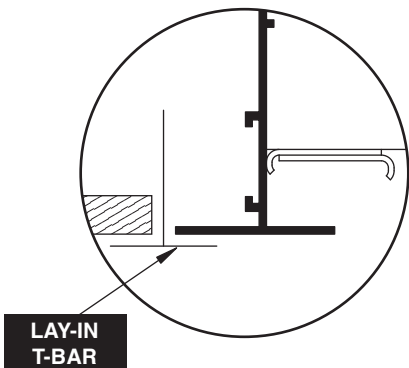

SUBMITTAL SHEET

PRODUCT FEATURES

- Linear slot diffuser for a combination of surface mounted / lay-in t-bar and beveled frame for plaster concealed (drywall)
- Internal controllers adjustable for pattern and volume control

CONSTRUCTION FEATURES

1. **Material:**
   Extruded aluminum
2. **Finish:**
3. ☐ Arctic White Surface Frame
     Black Plaster Frame
     (Black Pattern/Volume Controllers)
   - ☐ Natural Anodize
     (Black Pattern/Volume Controllers)
   - ☐ Custom Color : _____

SUPPLY MODELS

- ☐ **FFSB-100-1** 1" Slot Width
- ☐ **FFSB-150-1** 1-1/2" Slot Width
- ☐ **FFSB-200-1** 2" Slot Width
- ☐ **FFSB-250-1** 2-1/2" Slot Width
- ☐ **FFSB-300-1** 3" Slot Width

RETURN MODELS (No Internal Controllers)

- ☐ **FFRSB-100-1** 1" Slot Width
- ☐ **FFRSB-150-1** 1-1/2" Slot Width
- ☐ **FFRSB-200-1** 2" Slot Width
- ☐ **FFRSB-250-1** 2-1/2" Slot Width
- ☐ **FFRSB-300-1** 3" Slot Width

OPTIONS

- ☐ **LEC** Linear Egg Crate
- ☐ **LED** Linear Equalizing Deflector
- ☐ **AD** Plenum

1-SLOT						
MODEL	S	C	D	E	G	H
FFSB-100-1	1	3-1/2	2-5/16	2-3/8	2-1/16	1-1/4
FFSB-150-1	1-1/2	4-1/2	3-5/16	3-3/8	2-9/16	1-1/2
FFSB-200-1	2	5-1/2	4-5/16	4-3/8	2-5/8	1-3/4
FFSB-250-1	2-1/2	6-1/2	5-5/16	5-3/8	3-3/32	2
FFSB-300-1	3	7	6-5/16	6-3/8	3-7/32	2

All dimensions are in inches.

JOB NAME:

SUBMITTED BY: