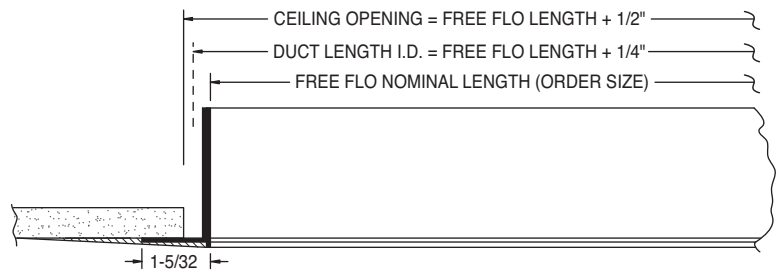

## RETURN MODELS (No Internal Controllers)

- FFRSB-100-1** 1" Slot Width
- FFRSB-150-1** 1-1/2" Slot Width
- FFRSB-200-1** 2" Slot Width
- FFRSB-250-1** 2-1/2" Slot Width
- FFRSB-300-1** 3" Slot Width

## OPTIONS

- LEC** Linear Egg Crate
- LED** Linear Equalizing Deflector
- AD** Plenum

1-SLOT						
MODEL	S	C	D	E	G	H
FFSB-100-1	1	3-1/2	2-5/16	2-3/8	2-1/16	1-1/4
FFSB-150-1	1-1/2	4-1/2	3-5/16	3-3/8	2-9/16	1-1/2
FFSB-200-1	2	5-1/2	4-5/16	4-3/8	2-5/8	1-3/4
FFSB-250-1	2-1/2	6-1/2	5-5/16	5-3/8	3-3/32	2
FFSB-300-1	3	7	6-5/16	6-3/8	3-7/32	2

All dimensions are in inches.

JOB NAME:

SUBMITTED BY:

# SUBMITTAL SHEET

TYPE "A" END PLATE - PLASTER

TYPE "B" END PLATE - FLUSH

All dimensions are in inches.

JOB NAME:

SUBMITTED BY: