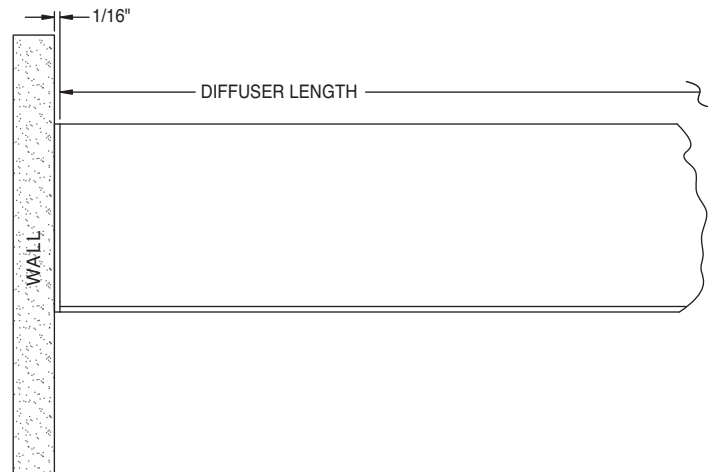

All dimensions are in inches.

JOB NAME:

SUBMITTED BY:

# SUBMITTAL SHEET

TYPE "A" END PLATE - PLASTER

TYPE "B" END PLATE - FLUSH

All dimensions are in inches.

JOB NAME:

SUBMITTED BY: