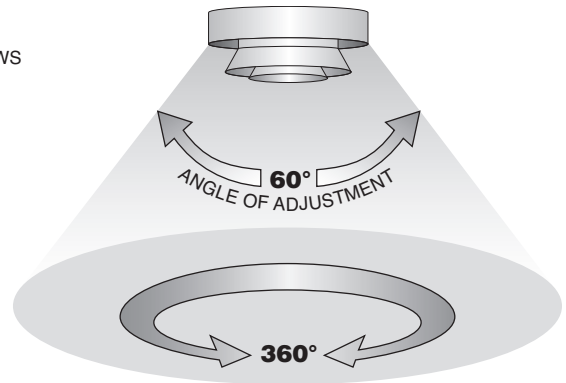

Model **DJ-1**
DIFFUS-A-JET
JET DIFFUSER
ADJUSTABLE THROW
(Jet or Diffused)
ADJUSTABLE DIRECTION

PRODUCT FEATURES

- Reversible, rotating nozzle provides a long throw jet pattern, or diffused, short throw pattern – without using volume dampers
- Field adjustable pattern and direction – from the face of the outlet
- Directional control within a 60° arc
- 8", 10", 12", 15" diameter nozzles

CONSTRUCTION FEATURES

- Material:**
- Steel
 - Aluminum
- Finish:**
- Arctic White
 - Custom Color : _____

DJ - 1											
SIZE	A	B	E	F	J	P	S	C	D	K	L
8"	11	11	8-1/2	8-1/2	1-1/4	3	2	4-1/2	9	9	4-1/2
10"	13-3/4	13-3/4	10-1/2	10-1/2	1-3/4	4-1/4	2-1/4	5-11/16	11-3/8	11-3/8	5-11/16
12"	16-1/2	16-1/2	12-1/2	12-1/2	3	4-3/4	2-1/2	6-7/8	13-3/4	13-3/4	6-7/8
15"	18	18	15-1/2	15-1/2	4	5-3/4	3-3/8	8-1/8	16-1/4	16-1/4	8-1/8

All dimensions are in inches.

JOB NAME:

SUBMITTED BY: