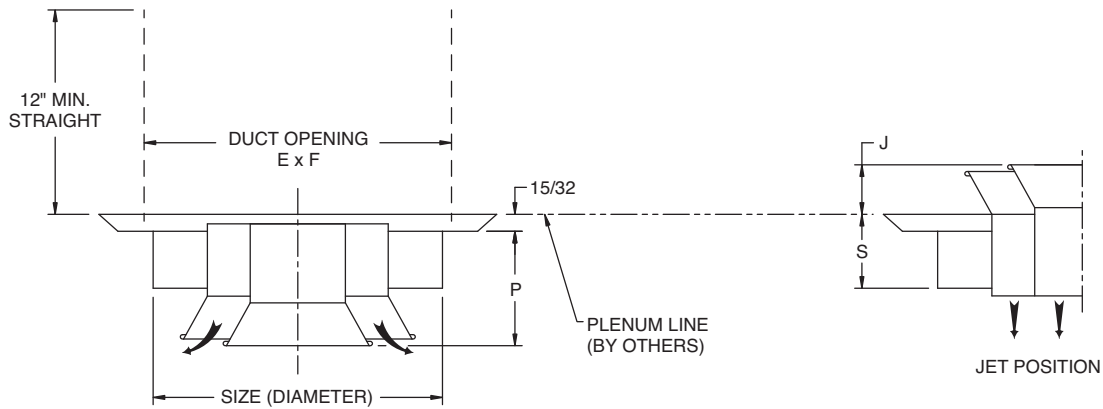

Model **DJ-1**
DIFFUS-A-JET
JET DIFFUSER
ADJUSTABLE THROW
(Jet or Diffused)
ADJUSTABLE DIRECTION

PRODUCT FEATURES

- Reversible, rotating nozzle provides a long throw jet pattern, or diffused, short throw pattern – without using volume dampers
- Field adjustable pattern and direction – from the face of the outlet
- Directional control within a 60° arc
- 8", 10", 12", 15" diameter nozzles

CONSTRUCTION FEATURES

- Material:**
- Steel
 - Aluminum
- Finish:**
- Arctic White
 - Custom Color : _____

DJ - 1											
SIZE	A	B	E	F	J	P	S	C	D	K	L
8"	11	11	8-1/2	8-1/2	1-1/4	3	2	4-1/2	9	9	4-1/2
10"	13-3/4	13-3/4	10-1/2	10-1/2	1-3/4	4-1/4	2-1/4	5-11/16	11-3/8	11-3/8	5-11/16
12"	16-1/2	16-1/2	12-1/2	12-1/2	3	4-3/4	2-1/2	6-7/8	13-3/4	13-3/4	6-7/8
15"	18	18	15-1/2	15-1/2	4	5-3/4	3-3/8	8-1/8	16-1/4	16-1/4	8-1/8

All dimensions are in inches.

JOB NAME:

SUBMITTED BY: