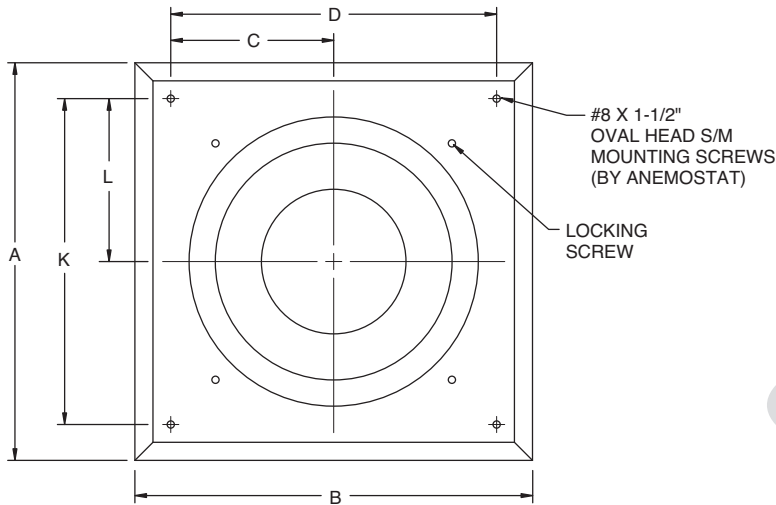

Model **DJ-1**
DIFFUS-A-JET
JET DIFFUSER
ADJUSTABLE THROW
(Jet or Diffused)
ADJUSTABLE DIRECTION

PRODUCT FEATURES

- Reversible, rotating nozzle provides a long throw jet pattern, or diffused, short throw pattern – without using volume dampers
- Field adjustable pattern and direction – from the face of the outlet
- Directional control within a 60° arc
- 8", 10", 12", 15" diameter nozzles

CONSTRUCTION FEATURES

- Material:**
- Steel
 - Aluminum
- Finish:**
- Arctic White
 - Custom Color : _____

DJ - 1											
SIZE	A	B	E	F	J	P	S	C	D	K	L
8"	11	11	8-1/2	8-1/2	1-1/4	3	2	4-1/2	9	9	4-1/2
10"	13-3/4	13-3/4	10-1/2	10-1/2	1-3/4	4-1/4	2-1/4	5-11/16	11-3/8	11-3/8	5-11/16
12"	16-1/2	16-1/2	12-1/2	12-1/2	3	4-3/4	2-1/2	6-7/8	13-3/4	13-3/4	6-7/8
15"	18	18	15-1/2	15-1/2	4	5-3/4	3-3/8	8-1/8	16-1/4	16-1/4	8-1/8

All dimensions are in inches.

JOB NAME:

SUBMITTED BY: