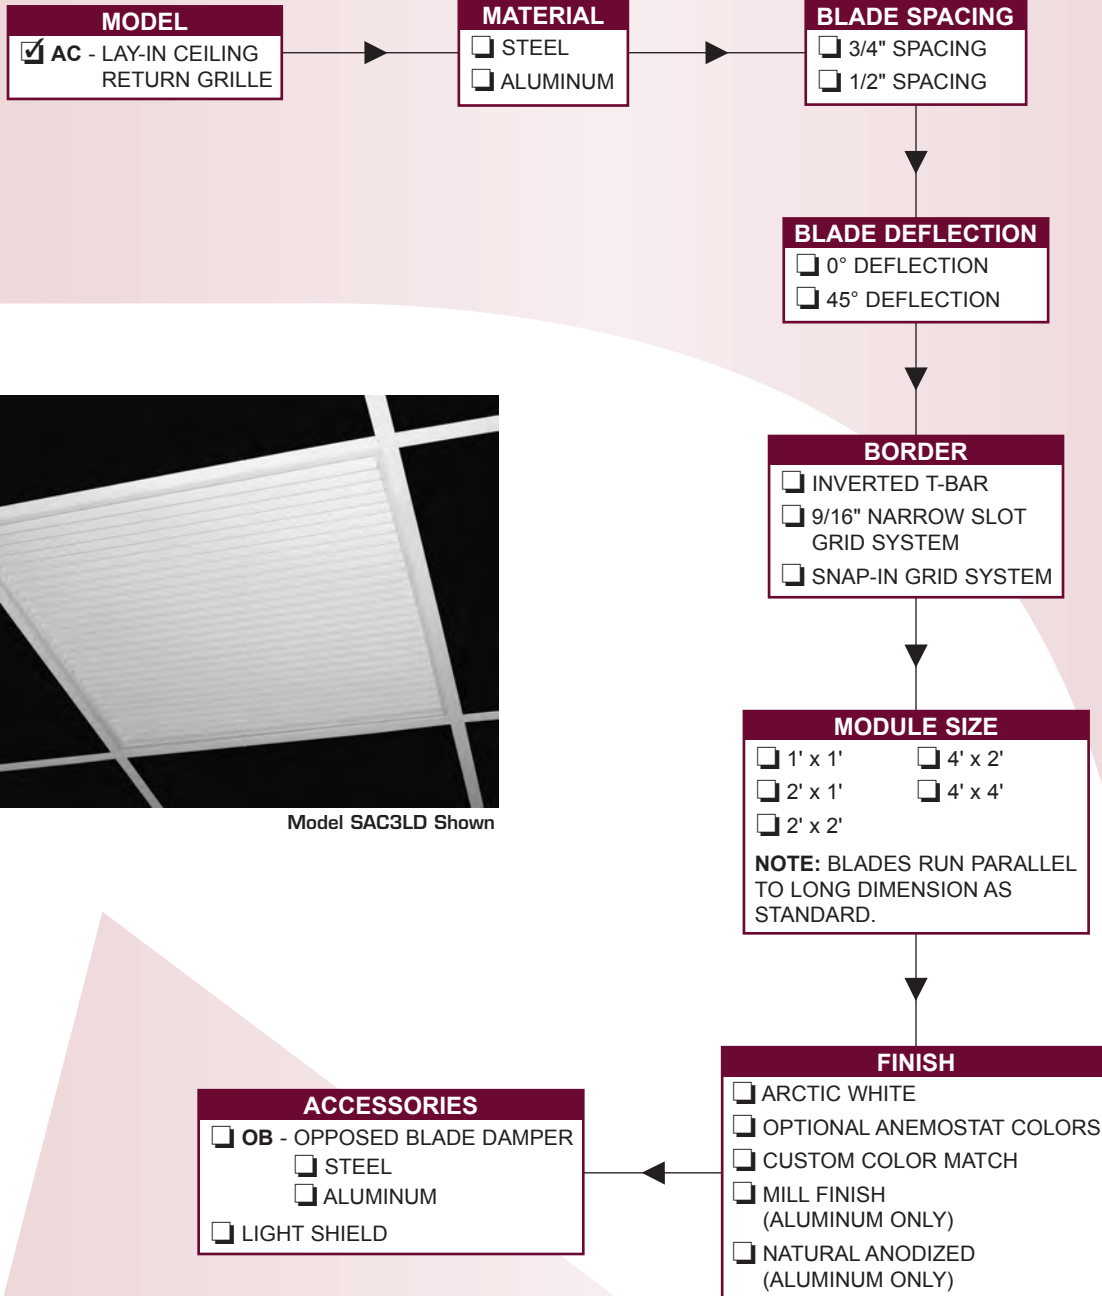

Model 30/L/O
Long Blades
0° Deflection

Return Grilles and Registers

B

Model SAC3LD Shown

Return Grilles and Registers

B

Return Grilles and Registers

B