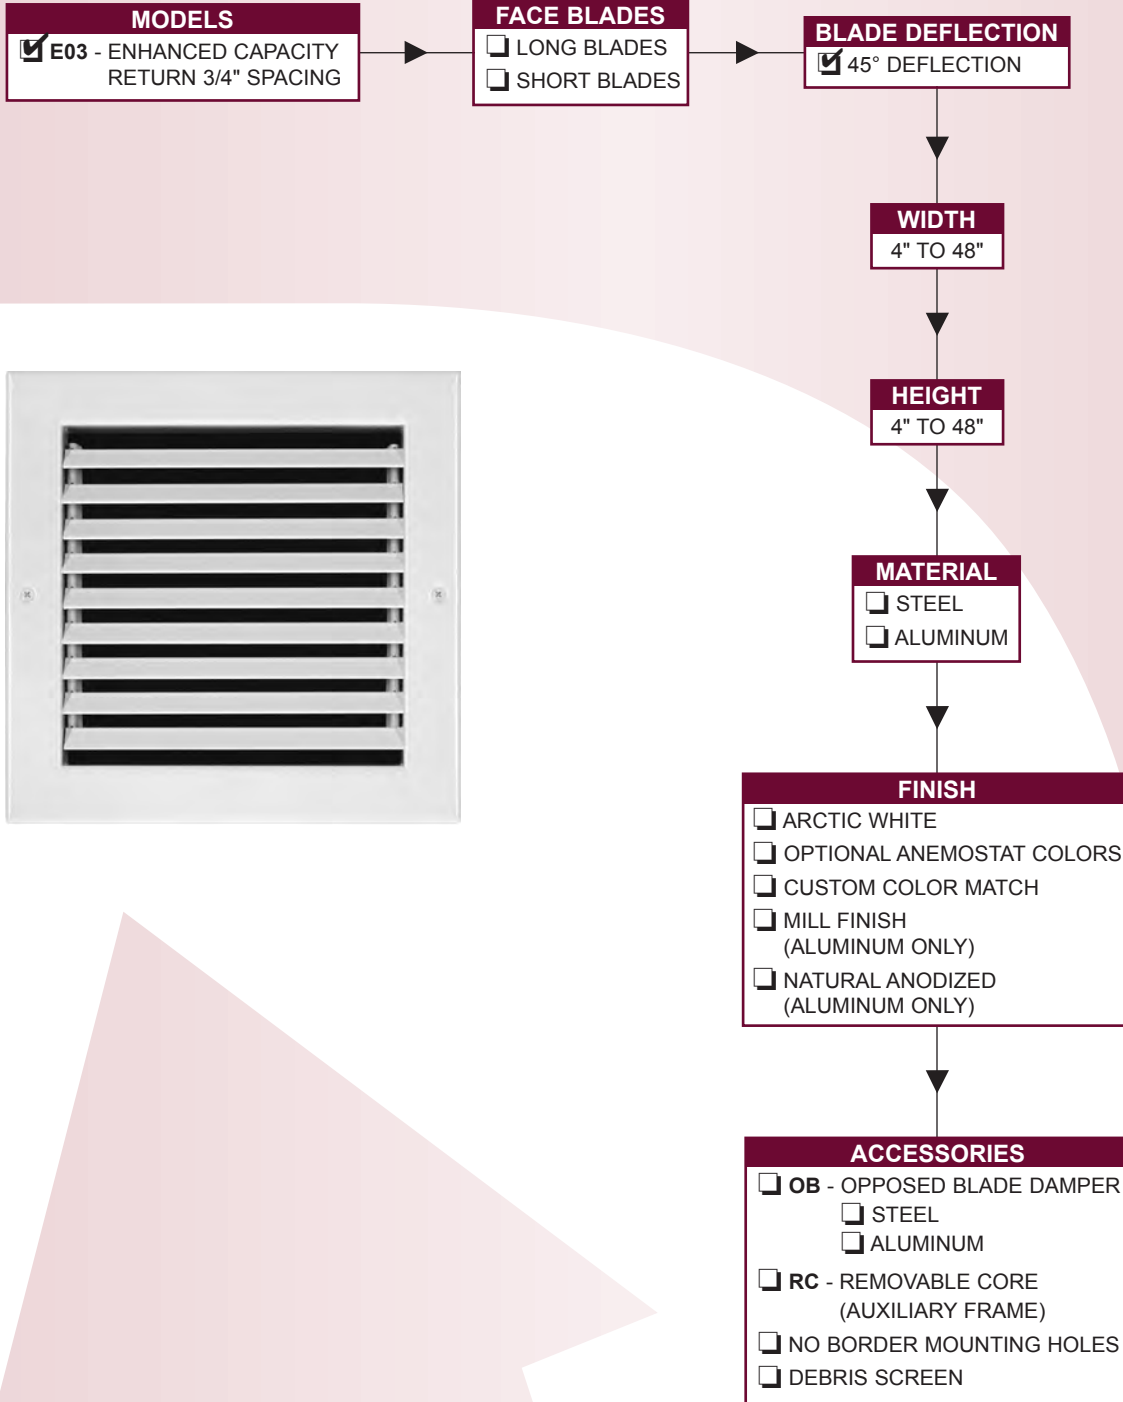

Model 30/L/O
Long Blades
0° Deflection

Return Grilles and Registers

B

Model SAC3LD Shown

Return Grilles and Registers

B

Return Grilles and Registers

B