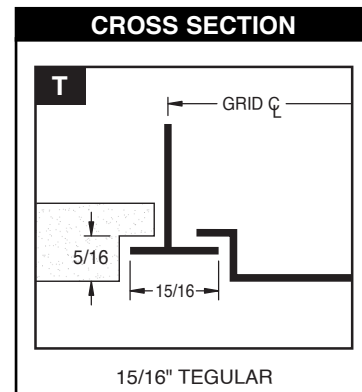

# OF SLOTS	A	B	Cross Section Grid $\phi$
1	1-5/8	1-9/16	2-5/8

All dimensions are in inches.

**JOB NAME:**

**SUBMITTED BY:**

Model **SLAD-T-50**  
**STRAIGHT LINE**  
**ADJUSTABLE DIFFUSER**  
15/16" Tegular (T)  
Ceiling Systems  
1/2" Slot Width / 2 - 4 Slots

**PRODUCT FEATURES**

- Designed for use with 15/16" Tegular (T) suspended grid systems
- Standard lengths = 24", 30", 36", 48", 60", 72" (custom lengths available)
- 1/2" Slot Width, 2 thru 4 slots (2 slot configuration shown)
- Includes plenum mounting yokes

# OF SLOTS	A	B	Cross Section Grid $\zeta$
2	2-7/8	2-13/16	3-7/8
3	4-1/8	4-1/16	5-1/8
4	5-3/8	5-5/16	6-3/8

**SUPPLY / 2 SLOT CROSS SECTION SHOWN**

All dimensions are in inches.

**JOB NAME:**

**SUBMITTED BY:**