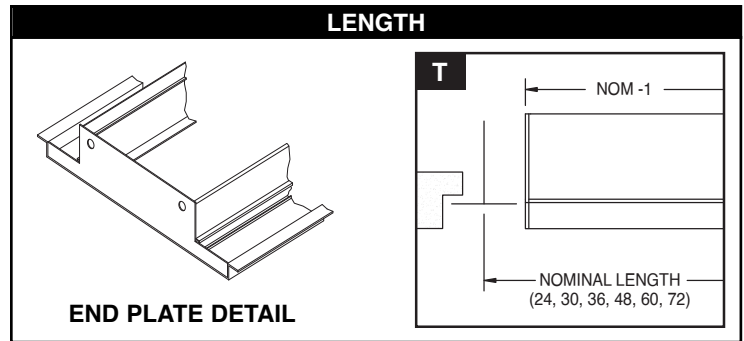

**MODELS**

**Supply Diffusers**

**SLAD-T-50** 15/16" Tegular Ceiling

**Returns (No Volume / Pattern Controllers)**

**SLAR-T-50** 15/16" Tegular Ceiling

# OF SLOTS	A	B	Cross Section Grid $\zeta$
2	2-7/8	2-13/16	3-7/8
3	4-1/8	4-1/16	5-1/8
4	5-3/8	5-5/16	6-3/8

**SUPPLY / 2 SLOT CROSS SECTION SHOWN**

All dimensions are in inches.

**JOB NAME:**

**SUBMITTED BY:**