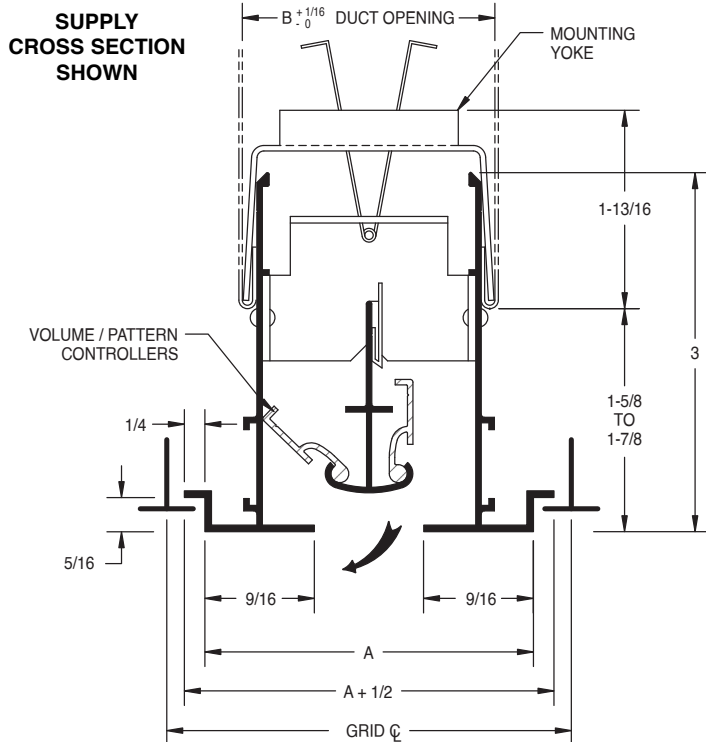

**MODELS**

**Supply Diffusers**

- SLAD-T-50** 15/16" Tegular Ceiling

**Returns (No Volume / Pattern Controllers)**

- SLAR-T-50** 15/16" Tegular Ceiling

# OF SLOTS	A	B	Cross Section Grid $\phi$
1	1-5/8	1-9/16	2-5/8

All dimensions are in inches.

**JOB NAME:**

**SUBMITTED BY:**

Model **SLAD-T-50**  
**STRAIGHT LINE**  
**ADJUSTABLE DIFFUSER**  
15/16" Tegular (T)  
Ceiling Systems  
1/2" Slot Width / 2 - 4 Slots

**PRODUCT FEATURES**

- Designed for use with 15/16" Tegular (T) suspended grid systems
- Standard lengths = 24", 30", 36", 48", 60", 72" (custom lengths available)
- 1/2" Slot Width, 2 thru 4 slots (2 slot configuration shown)
- Includes plenum mounting yokes

# OF SLOTS	A	B	Cross Section Grid $\zeta$
2	2-7/8	2-13/16	3-7/8
3	4-1/8	4-1/16	5-1/8
4	5-3/8	5-5/16	6-3/8

**SUPPLY / 2 SLOT CROSS SECTION SHOWN**

All dimensions are in inches.

**JOB NAME:**

**SUBMITTED BY:**