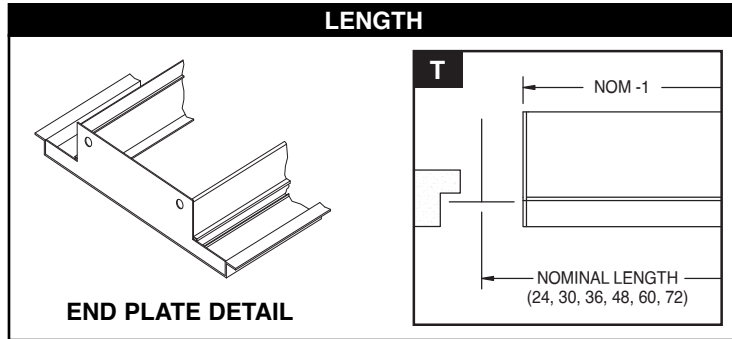

# OF SLOTS	A	B	Cross Section Grid $\phi$
1	1-5/8	1-9/16	2-5/8

All dimensions are in inches.

**JOB NAME:**

**SUBMITTED BY:**

Model **SLAD-T-50**  
**STRAIGHT LINE**  
**ADJUSTABLE DIFFUSER**  
15/16" Tegular (T)  
Ceiling Systems  
1/2" Slot Width / 2 - 4 Slots

# OF SLOTS	A	B	Cross Section Grid $\zeta$
2	2-7/8	2-13/16	3-7/8
3	4-1/8	4-1/16	5-1/8
4	5-3/8	5-5/16	6-3/8

**SUPPLY / 2 SLOT CROSS SECTION SHOWN**

All dimensions are in inches.

**JOB NAME:**

**SUBMITTED BY:**