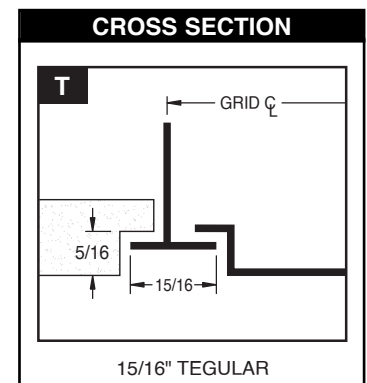

**MODELS**

**Supply Diffusers**

**SLAD-T-50** 15/16" Tegular Ceiling

**Returns (No Volume / Pattern Controllers)**

**SLAR-T-50** 15/16" Tegular Ceiling

# OF SLOTS	A	B	Cross Section Grid $\zeta$
2	2-7/8	2-13/16	3-7/8
3	4-1/8	4-1/16	5-1/8
4	5-3/8	5-5/16	6-3/8

**SUPPLY / 2 SLOT CROSS SECTION SHOWN**

All dimensions are in inches.

**JOB NAME:**

**SUBMITTED BY:**