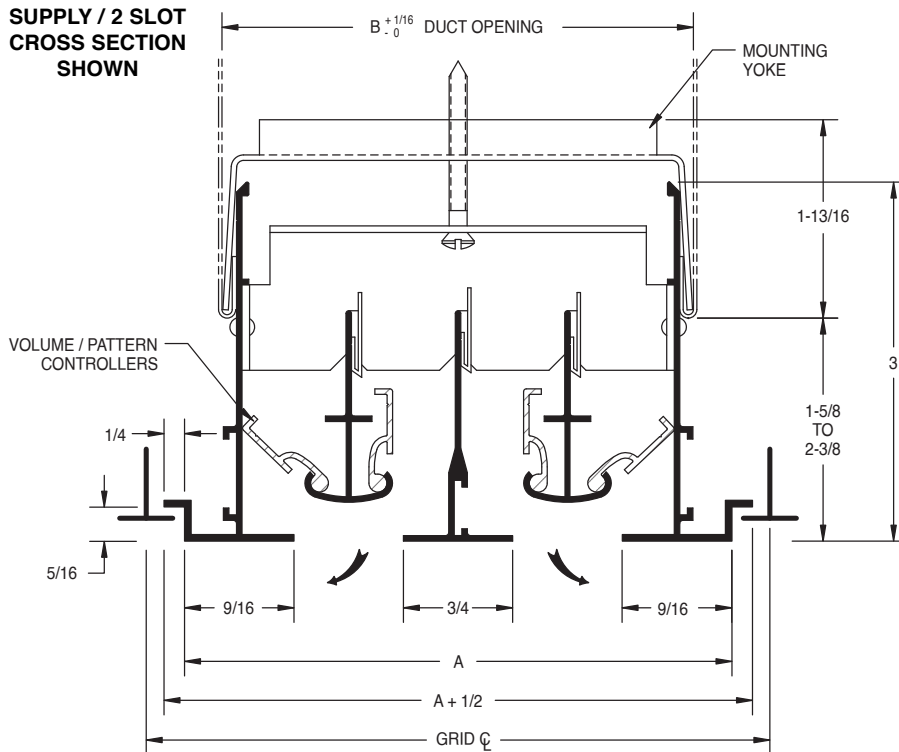

**PRODUCT FEATURES**

- Designed for use with 15/16" Tegular (T) suspended grid systems
- Standard lengths = 24", 30", 36", 48", 60", 72" (custom lengths available)
- 1/2" Slot Width, 2 thru 4 slots (2 slot configuration shown)
- Includes plenum mounting yokes

**MODELS**

**Supply Diffusers**

**SLAD-T-50** 15/16" Tegular Ceiling

**Returns (No Volume / Pattern Controllers)**

**SLAR-T-50** 15/16" Tegular Ceiling

# OF SLOTS	A	B	Cross Section Grid $\zeta$
2	2-7/8	2-13/16	3-7/8
3	4-1/8	4-1/16	5-1/8
4	5-3/8	5-5/16	6-3/8

**SUPPLY / 2 SLOT CROSS SECTION SHOWN**

All dimensions are in inches.

**JOB NAME:**

**SUBMITTED BY:**