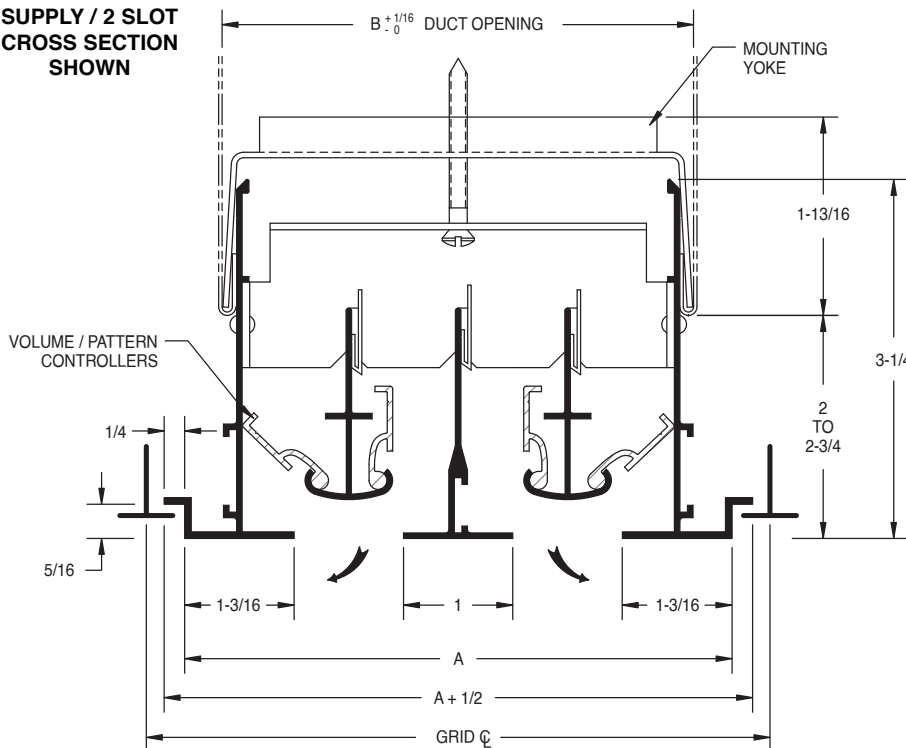

**PRODUCT FEATURES**

- Designed for use with 15/16" Tegular (T) suspended grid systems
- Standard lengths = 24", 30", 36", 48", 60", 72" (custom lengths available)
- 1" Slot Width, 2 thru 4 slots (2 slot configuration shown)
- Includes plenum mounting yokes

**MODELS**

**Supply Diffusers**

- SLAD-T-100** 15/16" Tegular Ceiling

**Returns (No Volume / Pattern Controllers)**

- SLAR-T-100** 15/16" Tegular Ceiling

# OF SLOTS	A	B	Cross Section Grid $\phi$
1	3-3/8	2-5/16	4-3/8
2	5-3/8	4-5/16	6-3/8
3	7-3/8	6-5/16	8-3/8
4	9-3/8	8-5/16	10-3/8

**SUPPLY / 2 SLOT CROSS SECTION SHOWN**

All dimensions are in inches.

**JOB NAME:**