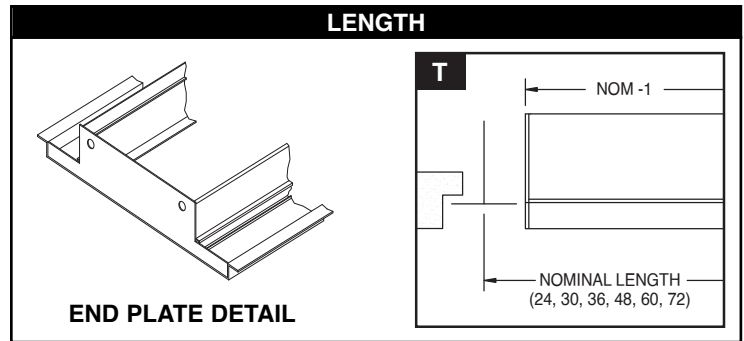

**MODELS**

**Supply Diffusers**

- SLAD-T-100** 15/16" Tegular Ceiling

**Returns (No Volume / Pattern Controllers)**

- SLAR-T-100** 15/16" Tegular Ceiling

# OF SLOTS	A	B	Cross Section Grid $\phi$
1	3-3/8	2-5/16	4-3/8
2	5-3/8	4-5/16	6-3/8
3	7-3/8	6-5/16	8-3/8
4	9-3/8	8-5/16	10-3/8

**SUPPLY / 2 SLOT CROSS SECTION SHOWN**

All dimensions are in inches.

**JOB NAME:**