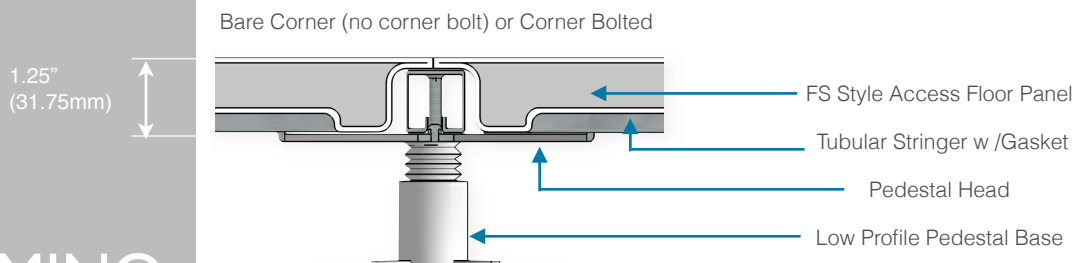

FS PANELS WITH "STRINGERED" CORNER BOLT SYSTEM ON LOW PROFILE PEDESTAL:

CAMINO

www.CaminoModular.com

89 CARLINGVIEW DRIVE TORONTO, ONTARIO M9W 5E4

TEL: (416) 675-2400 FAX: (416) 675-2424