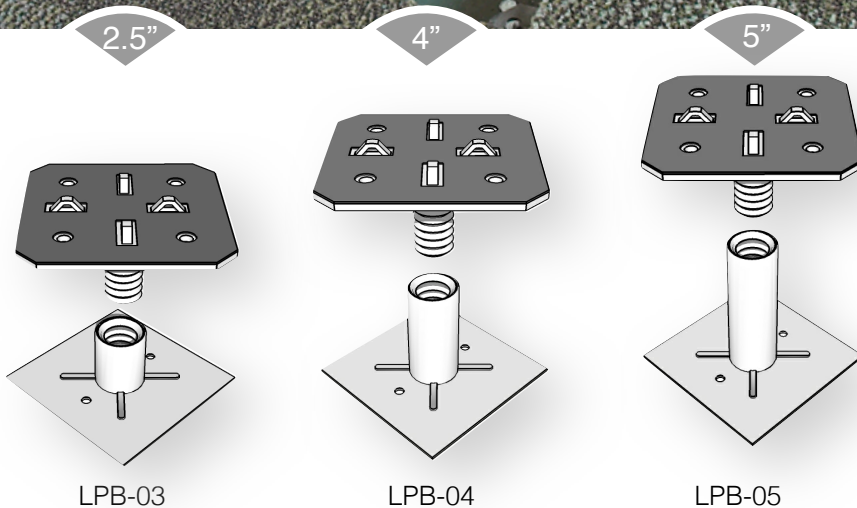

## Low Profile Access Floor Pedestal System

Camino's Low Profile Pedestal System offers the ultimate wire & cable management with self-centering panel positioning for Camino WoodCore Series Panels. The LPB Pedestal Base is compatible with a variety of pedestal head styles. Finish Floor Heights from 2.5" to 5".

# LBP Low Profile Pedestal System

- Bases work with most Camino style pedestal heads
- Integrated ground path with panel
- Assemblies have an overturning moment of 1,000 inch-pounds (115.6 Nm).
- Finished floor heights are 2.5" to 5" (63.5mm to 127mm).
- Stringers may be added for extra support with heavy loads (add 3/4" for FFH)

## PEDESTAL DETAILS:

FINISHED FLOOR HEIGHTS:	FFH (assume 3/4" (19mm) threadengagement)	ADJUSTMENT RANGE	
		Low	High
1 1/8" PANEL Camino Panel Thickness (without stringer) 1.125" (31.75mm)	2.5" (63.5mm)	2.5" (63.5mm)	3.69" (94mm)
	4" (102mm)	3.94" (100mm)	4.69" (119mm)
	5" (127mm)	4.92" (125mm)	5.69" (145mm)
Camino Panel Thickness (with 3/4" stringer) 1.125" (28.6mm)	3.25" (83mm)	3.25" (83mm)	4.44" (113mm)
	4" (102mm)	4.69" (119mm)	6.28" (162mm)
	5" (127mm)	5.69" (145mm)	7.08" (180mm)

### WOODCORE - WC, SC, MR PANELS ON LOW PROFILE PEDESTAL :

FINISHED FLOOR HEIGHTS:	*FFH (assume 3/4" (19mm) thre adengagement)	ADJUSTMENT RANGE	
		Low	High
1 1/8" PANEL *Camino FS Panel (with or without stringer) 1.25" (28.6mm)	3" (76mm)	3.07" (78mm)	3.85" (98mm)
	4" (102mm)	4.07" (103mm)	4.82" (122mm)
	5" (127mm)	5.07" (129mm)	5.82" (148mm)