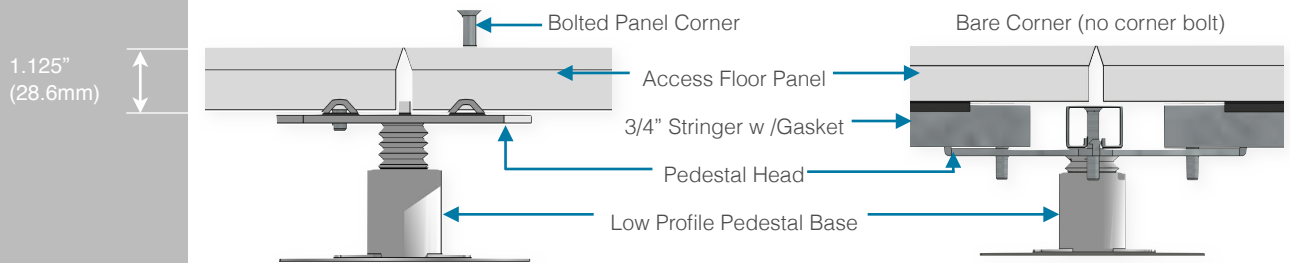

LBP Low Profile Pedestal System

- Bases work with most Camino style pedestal heads
- Integrated ground path with panel
- Assemblies have an overturning moment of 1,000 inch-pounds (115.6 Nm).
- Finished floor heights are 2.5" to 5" (63.5mm to 127mm).
- Stringers may be added for extra support with heavy loads (add 3/4" for FFH)

PEDESTAL DETAILS:

FINISHED FLOOR HEIGHTS:	FFH (assume 3/4" (19mm) threadengagement)	ADJUSTMENT RANGE	
		Low	High
1 1/8" PANEL Camino Panel Thickness (without stringer) 1.125" (31.75mm)	2.5" (63.5mm)	2.5" (63.5mm)	3.69" (94mm)
	4" (102mm)	3.94" (100mm)	4.69" (119mm)
	5" (127mm)	4.92" (125mm)	5.69" (145mm)
Camino Panel Thickness (with 3/4" stringer) 1.125" (28.6mm)	3.25" (83mm)	3.25" (83mm)	4.44" (113mm)
	4" (102mm)	4.69" (119mm)	6.28" (162mm)
	5" (127mm)	5.69" (145mm)	7.08" (180mm)

WOODCORE - WC, SC, MR PANELS ON LOW PROFILE PEDESTAL :

FINISHED FLOOR HEIGHTS:	*FFH (assume 3/4" (19mm) thre adengagement)	ADJUSTMENT RANGE	
		Low	High
1 1/8" PANEL *Camino FS Panel (with or without stringer) 1.25" (28.6mm)	3" (76mm)	3.07" (78mm)	3.85" (98mm)
	4" (102mm)	4.07" (103mm)	4.82" (122mm)
	5" (127mm)	5.07" (129mm)	5.82" (148mm)