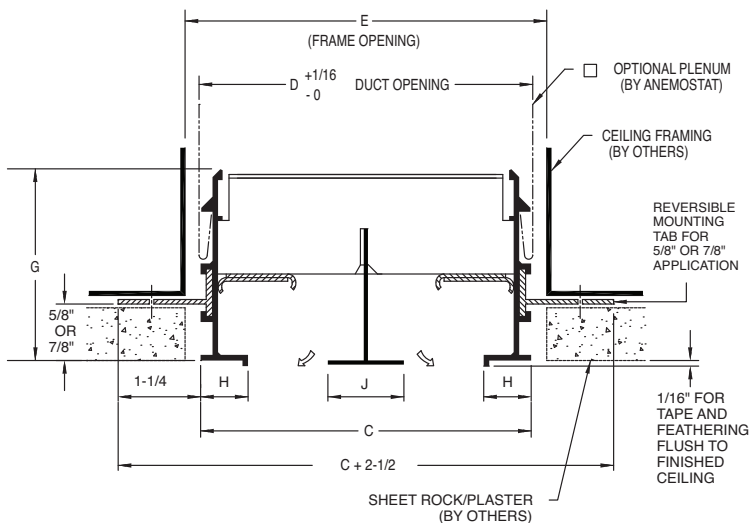

MODELS

Supply Diffusers

- FF-CM-300** 3" Slot Width, Concealed Mounting

Returns (No Volume / Pattern Controllers)

- FFR-CM-300** 3" Slot Width, Concealed Mounting

SINGLE SLOT

FFCM-300 (3" SLOT WIDTH)						
# OF SLOTS	C	D	E	G	H	J
1	6-5/16	6-5/16	6 5/8	3-1/4	1-21/32	-
2	12-5/16	12-5/16	12 5/8			3
3	18-5/16	18-5/16	18 5/8			
4	24-5/16	24-5/16	24 5/8			

MULTIPLE SLOT

END PLATE DETAIL

All dimensions are in inches.

JOB NAME:

SUBMITTED BY: