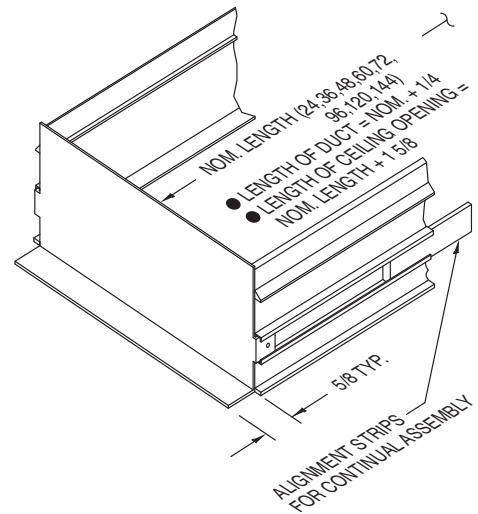

MODELS

Supply Diffusers

- FF-CM-300** 3" Slot Width, Concealed Mounting

Returns (No Volume / Pattern Controllers)

- FFR-CM-300** 3" Slot Width, Concealed Mounting

SINGLE SLOT

FFCM-300 (3" SLOT WIDTH)						
# OF SLOTS	C	D	E	G	H	J
1	6-5/16	6-5/16	6 5/8	3-1/4	1-21/32	-
2	12-5/16	12-5/16	12 5/8			3
3	18-5/16	18-5/16	18 5/8			
4	24-5/16	24-5/16	24 5/8			

MULTIPLE SLOT

END PLATE DETAIL

All dimensions are in inches.

JOB NAME:

SUBMITTED BY: