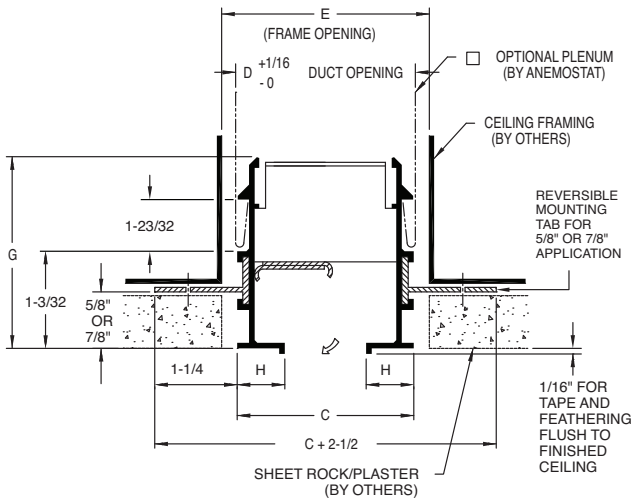

MODELS

Supply Diffusers

- FF-CM-300** 3" Slot Width, Concealed Mounting

Returns (No Volume / Pattern Controllers)

- FFR-CM-300** 3" Slot Width, Concealed Mounting

SINGLE SLOT

FFCM-300 (3" SLOT WIDTH)						
# OF SLOTS	C	D	E	G	H	J
1	6-5/16	6-5/16	6 5/8	3-1/4	1-21/32	-
2	12-5/16	12-5/16	12 5/8			3
3	18-5/16	18-5/16	18 5/8			
4	24-5/16	24-5/16	24 5/8			

MULTIPLE SLOT

END PLATE DETAIL

All dimensions are in inches.

JOB NAME:

SUBMITTED BY: