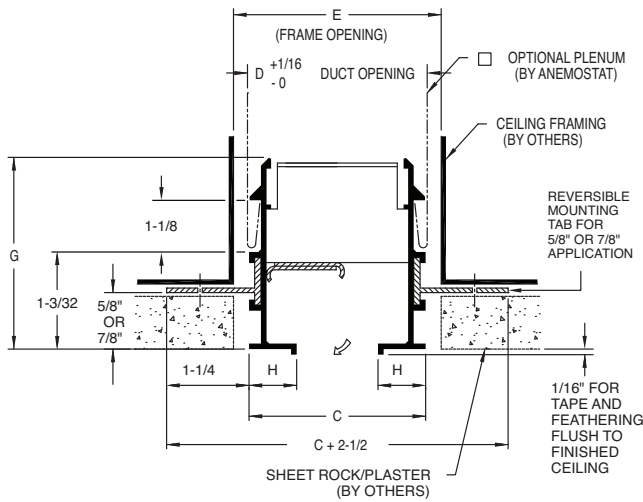

MODELS

Supply Diffusers

- FF-CM-200** 2" Slot Width, Concealed Mounting

Returns (No Volume / Pattern Controllers)

- FFR-CM-200** 2" Slot Width, Concealed Mounting

SINGLE SLOT

FFCM-200 (2" SLOT WIDTH)						
# OF SLOTS	C	D	E	G	H	J
1	4-5/16	4-5/16	4-5/8	2-11/16	1-5/32	-
2	8-5/16	8-5/16	8-5/8			2
3	12-5/16	12-5/16	12-5/8			
4	16-5/16	16-5/16	16-5/8			

MULTIPLE SLOT

END PLATE DETAIL

All dimensions are in inches.

JOB NAME:

SUBMITTED BY: