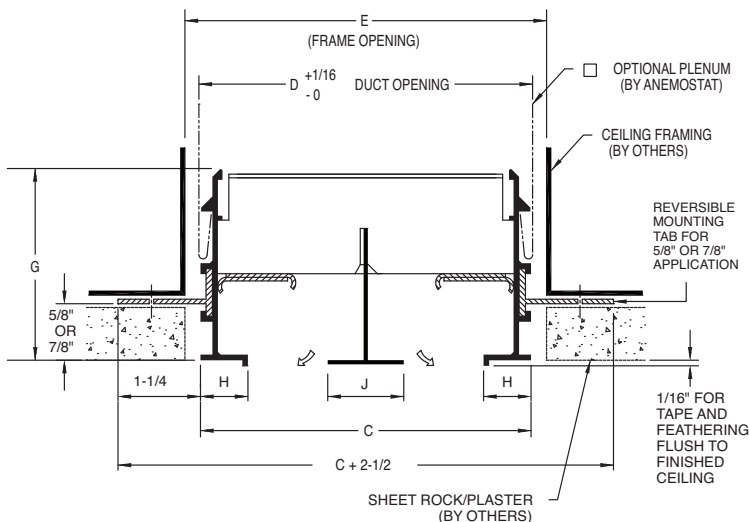

MODELS

Supply Diffusers

- FF-CM-200** 2" Slot Width, Concealed Mounting

Returns (No Volume / Pattern Controllers)

- FFR-CM-200** 2" Slot Width, Concealed Mounting

SINGLE SLOT

FFCM-200 (2" SLOT WIDTH)						
# OF SLOTS	C	D	E	G	H	J
1	4-5/16	4-5/16	4-5/8	2-11/16	1-5/32	-
2	8-5/16	8-5/16	8-5/8			2
3	12-5/16	12-5/16	12-5/8			
4	16-5/16	16-5/16	16-5/8			

MULTIPLE SLOT

END PLATE DETAIL

All dimensions are in inches.

JOB NAME:

SUBMITTED BY: