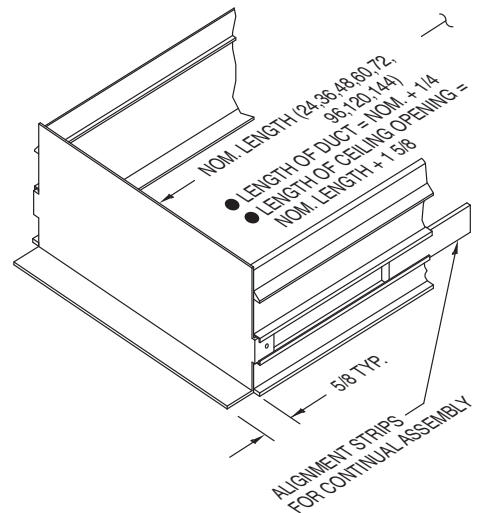

MODELS

Supply Diffusers

- FF-CM-200** 2" Slot Width, Concealed Mounting

Returns (No Volume / Pattern Controllers)

- FFR-CM-200** 2" Slot Width, Concealed Mounting

SINGLE SLOT

FFCM-200 (2" SLOT WIDTH)						
# OF SLOTS	C	D	E	G	H	J
1	4-5/16	4-5/16	4-5/8	2-11/16	1-5/32	-
2	8-5/16	8-5/16	8-5/8			2
3	12-5/16	12-5/16	12-5/8			
4	16-5/16	16-5/16	16-5/8			

MULTIPLE SLOT

END PLATE DETAIL

All dimensions are in inches.

JOB NAME:

SUBMITTED BY: