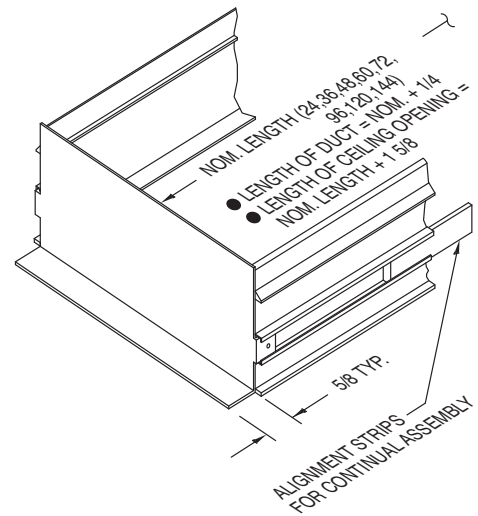

**MODELS**

**Supply Diffusers**

- FF-CM-150** 1-1/2" Slot Width, Concealed Mounting

**Returns (No Volume / Pattern Controllers)**

- FFR-CM-150** 1-1/2" Slot Width, Concealed Mounting

**SINGLE SLOT**

FFCM-150 (1 1/2" SLOT WIDTH)						
# OF SLOTS	C	D	E	G	H	J
1	3-1/4	3-5/16	3-5/8	2-5/8	7/8	-
2	6-1/4	6-5/16	6-5/8			
3	9-1/4	9-5/16	9-5/8			
4	12-1/4	12-5/16	12-5/8			

**MULTIPLE SLOT**

**END PLATE DETAIL**

All dimensions are in inches.

**JOB NAME:**

**SUBMITTED BY:**