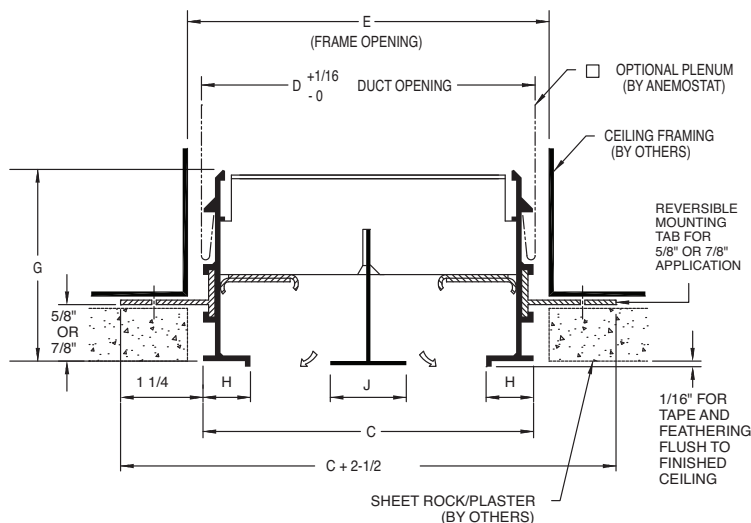

**MODELS**

**Supply Diffusers**

- FF-CM-150** 1-1/2" Slot Width, Concealed Mounting

**Returns (No Volume / Pattern Controllers)**

- FFR-CM-150** 1-1/2" Slot Width, Concealed Mounting

**SINGLE SLOT**

FFCM-150 (1 1/2" SLOT WIDTH)						
# OF SLOTS	C	D	E	G	H	J
1	3-1/4	3-5/16	3-5/8	2-5/8	7/8	-
2	6-1/4	6-5/16	6-5/8			
3	9-1/4	9-5/16	9-5/8			
4	12-1/4	12-5/16	12-5/8			

**MULTIPLE SLOT**

**END PLATE DETAIL**

All dimensions are in inches.

**JOB NAME:**

**SUBMITTED BY:**