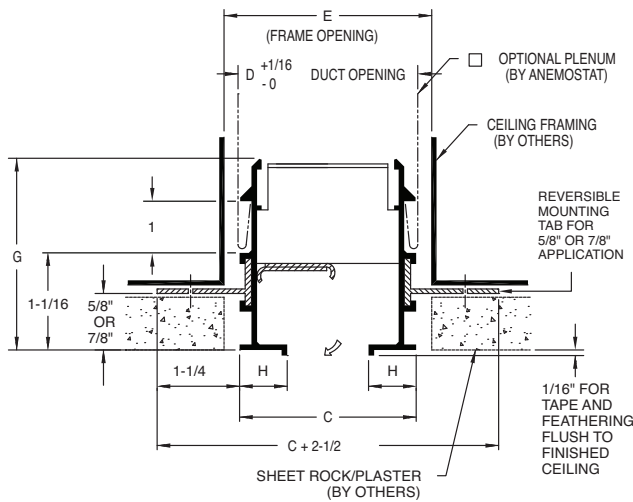

**MODELS**

**Supply Diffusers**

- FF-CM-150** 1-1/2" Slot Width, Concealed Mounting

**Returns (No Volume / Pattern Controllers)**

- FFR-CM-150** 1-1/2" Slot Width, Concealed Mounting

**SINGLE SLOT**

FFCM-150 (1 1/2" SLOT WIDTH)						
# OF SLOTS	C	D	E	G	H	J
1	3-1/4	3-5/16	3-5/8	2-5/8	7/8	-
2	6-1/4	6-5/16	6-5/8			
3	9-1/4	9-5/16	9-5/8			
4	12-1/4	12-5/16	12-5/8			

**MULTIPLE SLOT**

**END PLATE DETAIL**

All dimensions are in inches.

**JOB NAME:**

**SUBMITTED BY:**