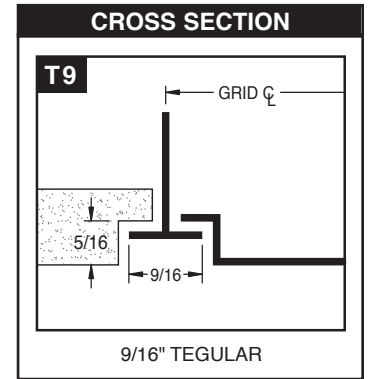

PRODUCT FEATURES

- Designed for use with 9/16" Tegular suspended grid systems
- Standard lengths = 24", 30", 36", 48", 60", 72" (custom lengths available)
- Includes plenum mounting yokes

CONSTRUCTION DETAILS

- FF-T9-200** 2" Slot, 9/16" Tegular Ceiling
- FF-T9-250** 2-1/2" Slot, 9/16" Tegular Ceiling

Returns (No Volume / Pattern Controllers)

- FFR-T9-200** 2" Slot, 9/16" Tegular Ceiling
- FFR-T9-250** 2-1/2" Slot, 9/16" Tegular Ceiling

FF-T9-200 • 2" SLOT WIDTH							
# SLOTS	Cross Section Grid CL	A	D	J	F	G	H
1	6-15/16	6-5/16	4-5/16	-	1-25/32 to 2-5/32	2-5/8	2-5/32
2	10-15/16	10-5/16	8-5/16	2			

FF-T9-250 • 2-1/2" SLOT WIDTH							
# SLOTS	Cross Section Grid CL	A	D	J	F	G	H
1	7-15/16	7-5/16	5-5/16	-	2-1/4 to 2-5/8	2-3/32	2-13/32
2	12-15/16	12-5/16	6-5/16	2-1/2			

All dimensions are in inches.

JOB NAME:

SUBMITTED BY: