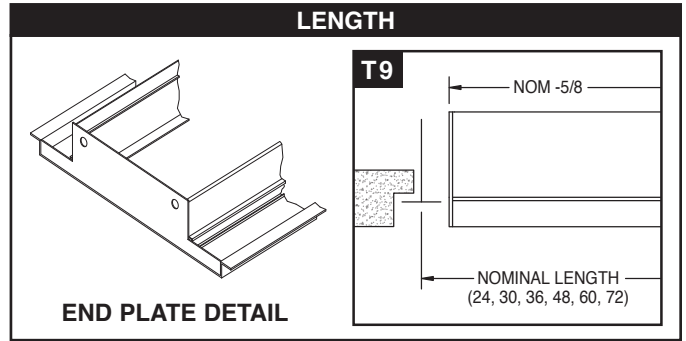

PRODUCT FEATURES

- Designed for use with 9/16" Tegular suspended grid systems
- Standard lengths = 24", 30", 36", 48", 60", 72" (custom lengths available)
- Includes plenum mounting yokes

CONSTRUCTION DETAILS

FF-T9-200 • 2" SLOT WIDTH							
# SLOTS	Cross Section Grid CL	A	D	J	F	G	H
1	6-15/16	6-5/16	4-5/16	-	1-25/32 to 2-5/32	2-5/8	2-5/32
2	10-15/16	10-5/16	8-5/16	2			

FF-T9-250 • 2-1/2" SLOT WIDTH							
# SLOTS	Cross Section Grid CL	A	D	J	F	G	H
1	7-15/16	7-5/16	5-5/16	-	2-1/4 to 2-5/8	2-3/32	2-13/32
2	12-15/16	12-5/16	6-5/16	2-1/2			