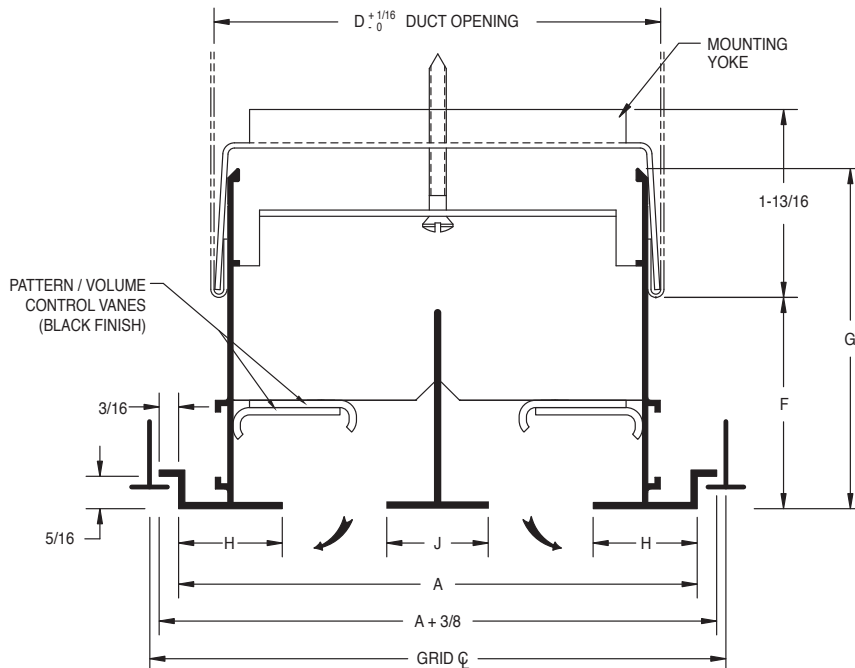

PRODUCT FEATURES

- Designed for use with 9/16" Tegular suspended grid systems
- Standard lengths = 24", 30", 36", 48", 60", 72" (custom lengths available)
- Includes plenum mounting yokes

CONSTRUCTION DETAILS

- FF-T9-200** 2" Slot, 9/16" Tegular Ceiling
- FF-T9-250** 2-1/2" Slot, 9/16" Tegular Ceiling

Returns (No Volume / Pattern Controllers)

- FFR-T9-200** 2" Slot, 9/16" Tegular Ceiling
- FFR-T9-250** 2-1/2" Slot, 9/16" Tegular Ceiling

FF-T9-200 • 2" SLOT WIDTH							
# SLOTS	Cross Section Grid CL	A	D	J	F	G	H
1	6-15/16	6-5/16	4-5/16	-	1-25/32 to 2-5/32	2-5/8	2-5/32
2	10-15/16	10-5/16	8-5/16	2			

FF-T9-250 • 2-1/2" SLOT WIDTH							
# SLOTS	Cross Section Grid CL	A	D	J	F	G	H
1	7-15/16	7-5/16	5-5/16	-	2-1/4 to 2-5/8	2-3/32	2-13/32
2	12-15/16	12-5/16	6-5/16	2-1/2			

All dimensions are in inches.

JOB NAME:

SUBMITTED BY: