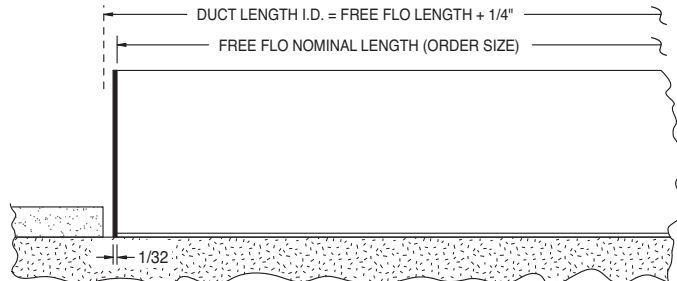

MODEL	S	D	H	C	G	X
FFX-100-1	1	2-3/8	1-1/4	3-1/2	2-1/8	2-3/4
FFX-150-1	1-1/2	3-3/8	1-1/2	4-1/2	2-5/8	3-1/4
FFX-200-1	2	4-3/8	1-3/4	5-1/2	2-11/16	3-5/16
FFX-250-1	2-1/2	5-3/8	2	6-1/2	3-5/32	3-25/32
FFX-300-1	3	6-3/8	2	7	3-9/32	3-29/32

All dimensions are in inches.

JOB NAME:

SUBMITTED BY: