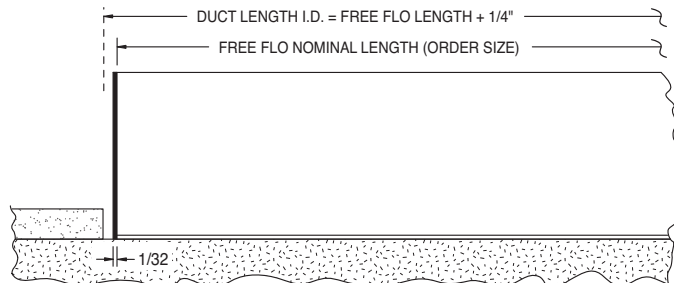

All dimensions are in inches.

JOB NAME:

SUBMITTED BY: