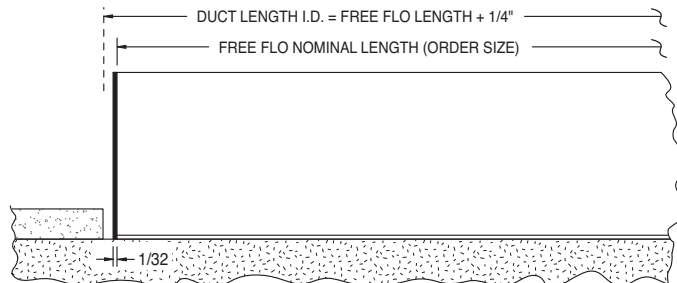

All dimensions are in inches.

JOB NAME:

SUBMITTED BY: