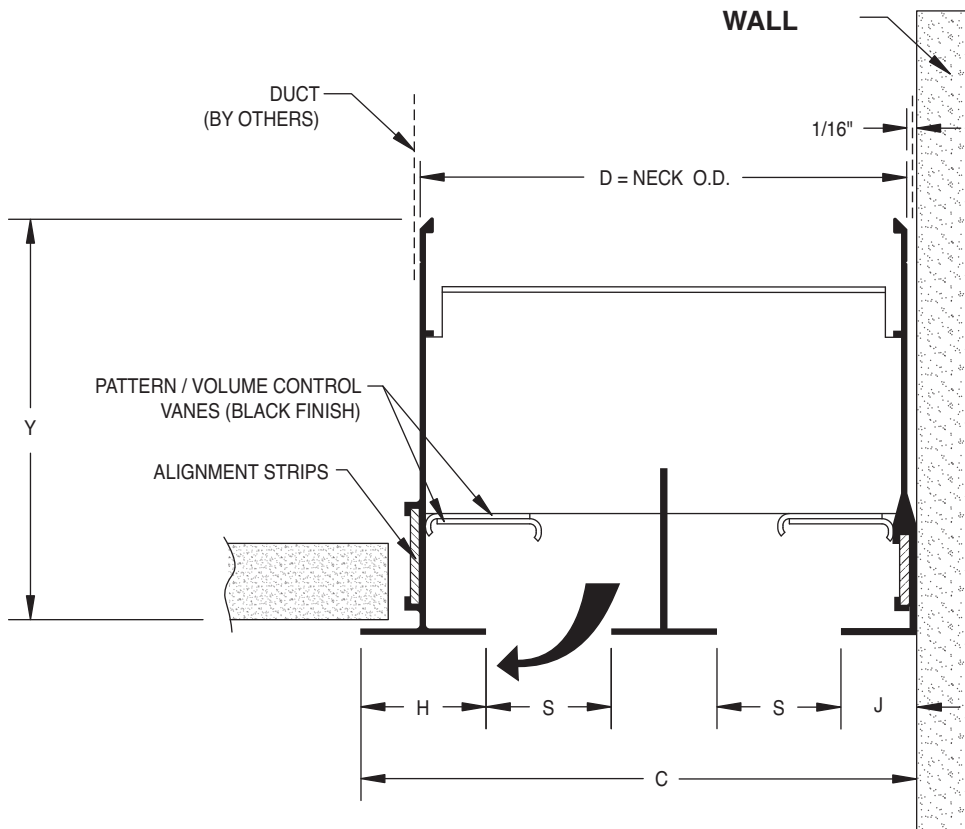

PRODUCT FEATURES

- Linear slot diffuser for combination flush-to-wall / lay-in t-bar applications
- Internal controllers adjustable for pattern and volume control

CONSTRUCTION FEATURES

- Material:**
Extruded aluminum
- Finish:**
- Arctic White Surface Frame (Black Pattern/Volume Controllers)
 - Natural Anodize (Black Pattern/Volume Controllers)
 - Custom Color : _____

SUPPLY MODELS

- FFPW-100-2** 1" Slot Width
- FFPW-150-2** 1-1/2" Slot Width

RETURN MODELS (No Internal Controllers)

- FFRPW-100-2** 1" Slot Width
- FFRPW-150-2** 1-1/2" Slot Width

OPTIONS

- LEC** Linear Egg Crate
- LED** Linear Equalizing Deflector
- AD** Plenum

2-SLOT						
MODEL	S	D	H	J	C	Y
FFPW-100-2	1	4-1/16	1	19/32	4-19/32	3-9/32
FFPW-150-2	1-1/2	6-1/16	1-1/2	27/32	6-27/32	4-5/32

All dimensions are in inches.

JOB NAME:

SUBMITTED BY: