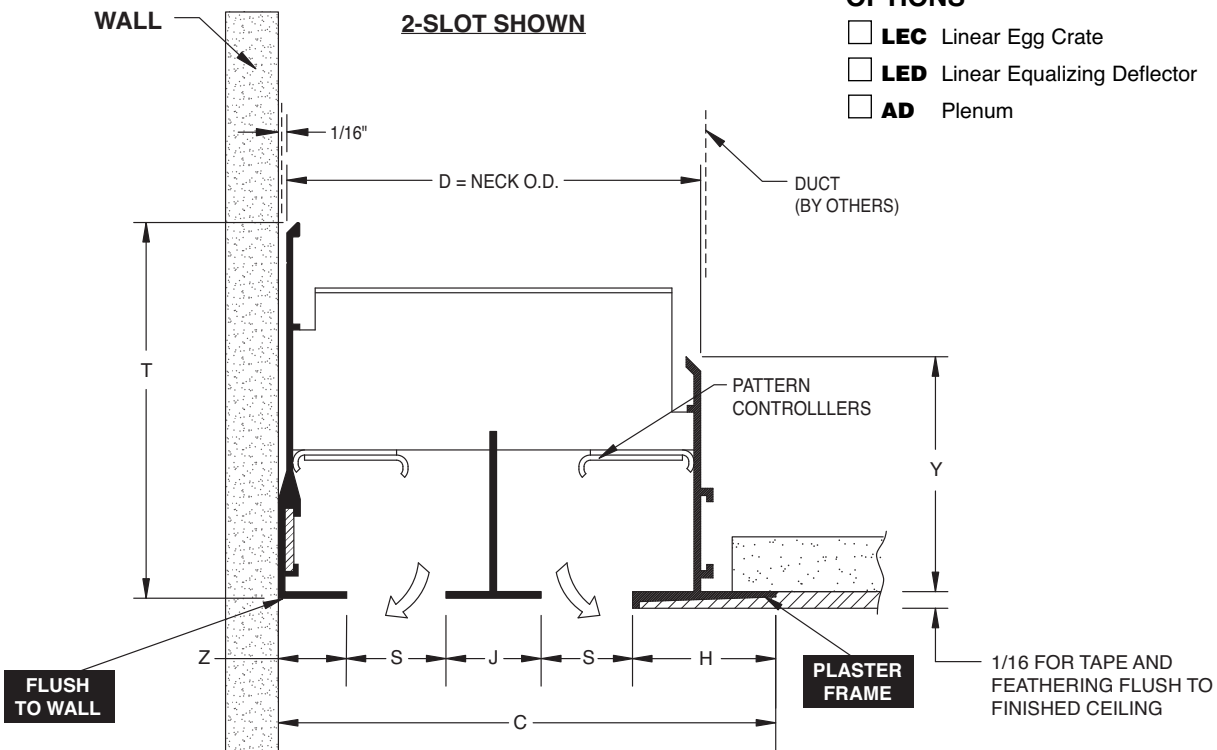

**SUPPLY MODELS**

- FFBW-100-1** 1 Slot, 1" Slot Width
- FFBW-100-2** 2 Slot, 1" Slot Width
- FFBW-150-1** 1 Slot, 1-1/2" Slot Width
- FFBW-150-2** 2 Slot, 1-1/2" Slot Width

**RETURN MODELS (No Internal Controllers)**

- FFRBW-100-1** 1 Slot, 1" Slot Width
- FFRBW-100-2** 2 Slot, 1" Slot Width
- FFRBW-150-1** 1 Slot, 1-1/2" Slot Width
- FFRBW-150-2** 2 Slot, 1-1/2" Slot Width

**OPTIONS**

- LEC** Linear Egg Crate
- LED** Linear Equalizing Deflector
- AD** Plenum

**MODEL FFBW-100 • 1" SLOT WIDTH**

MODEL	S	J	D	H	Z	C	Y	T
FFBW-100-1	1	-	2-1/16	1-1/4	19/32	2-27/32	2-1/16	3-9/32
FFBW-100-2	1	1	4-1/16	1-1/4	19/32	4-27/32	2-1/16	3-9/32

**MODEL FFBW-150 • 1-1/2" SLOT WIDTH**