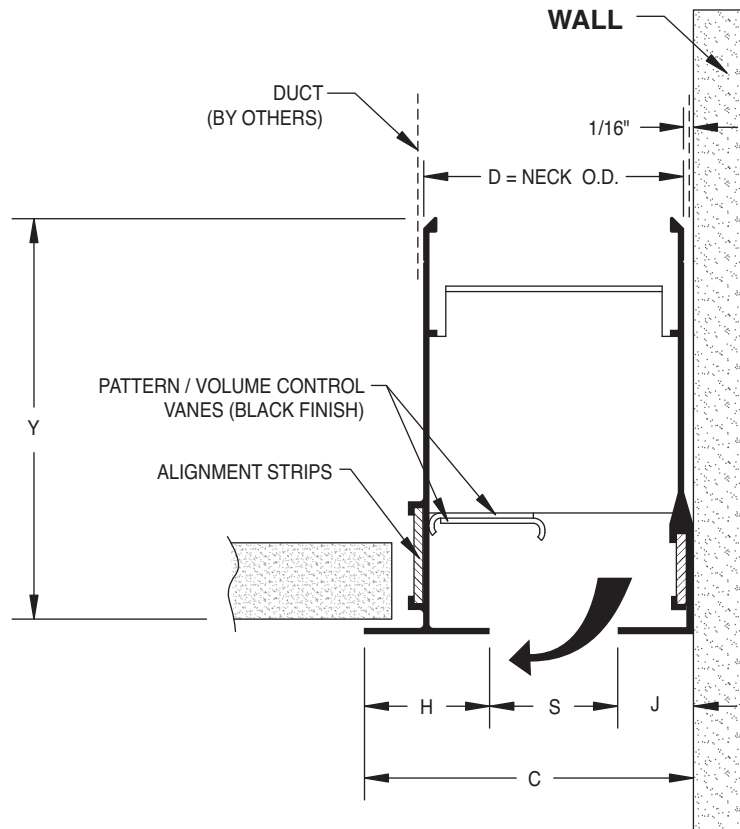

SUBMITTAL SHEET

PRODUCT FEATURES

- Linear slot diffuser for combination flush-to-wall / lay-in t-bar applications
- Internal controllers adjustable for pattern and volume control

CONSTRUCTION FEATURES

- Material:**
Extruded aluminum
- Finish:**
- Arctic White Surface Frame (Black Pattern/Volume Controllers)
 - Natural Anodize (Black Pattern/Volume Controllers)
 - Custom Color : _____

SUPPLY MODELS

- FFPW-100-1** 1" Slot Width
- FFPW-150-1** 1-1/2" Slot Width

RETURN MODELS (No Internal Controllers)

- FFRPW-100-1** 1" Slot Width
- FFRPW-150-1** 1-1/2" Slot Width

OPTIONS

- LEC** Linear Egg Crate
- LED** Linear Equalizing Deflector
- AD** Plenum

1-SLOT						
MODEL	S	D	H	J	C	Y
FFPW-100-1	1	2-1/16	1	19/32	2-19/32	3-9/32
FFPW-150-1	1-1/2	3-1/16	1-1/2	27/32	3-27/32	4-5/32

All dimensions are in inches.

JOB NAME:

SUBMITTED BY: