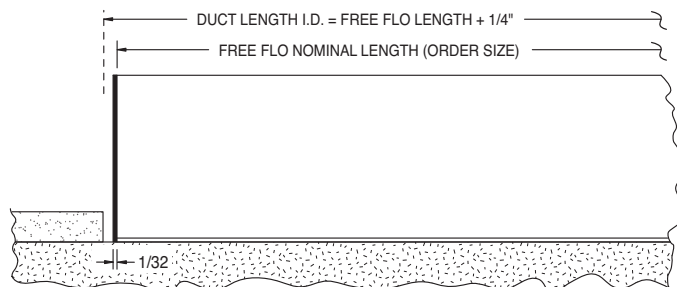

END CAP DETAIL