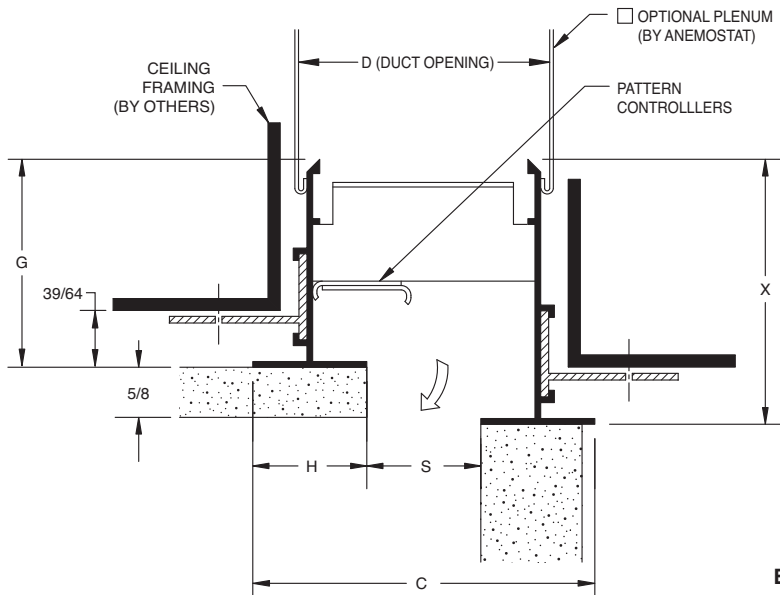

SUBMITTAL SHEET

PRODUCT FEATURES

- Linear slot diffuser for concealed frame, offset mount (drywall ceiling / offset)
- Internal controllers adjustable for pattern and volume control

CONSTRUCTION FEATURES

RETURN MODELS (No Internal Controllers)

- FFRX-100-1** 1" Slot Width
- FFRX-150-1** 1-1/2" Slot Width
- FFRX-200-1** 2" Slot Width
- FFRX-250-1** 2-1/2" Slot Width
- FFRX-300-1** 3" Slot Width

OPTIONS

- LEC** Linear Egg Crate
- LED** Linear Equalizing Deflector
- AD** Plenum

MODEL	S	D	H	C	G	X
FFX-100-1	1	2-3/8	1-1/4	3-1/2	2-1/8	2-3/4
FFX-150-1	1-1/2	3-3/8	1-1/2	4-1/2	2-5/8	3-1/4
FFX-200-1	2	4-3/8	1-3/4	5-1/2	2-11/16	3-5/16
FFX-250-1	2-1/2	5-3/8	2	6-1/2	3-5/32	3-25/32
FFX-300-1	3	6-3/8	2	7	3-9/32	3-29/32