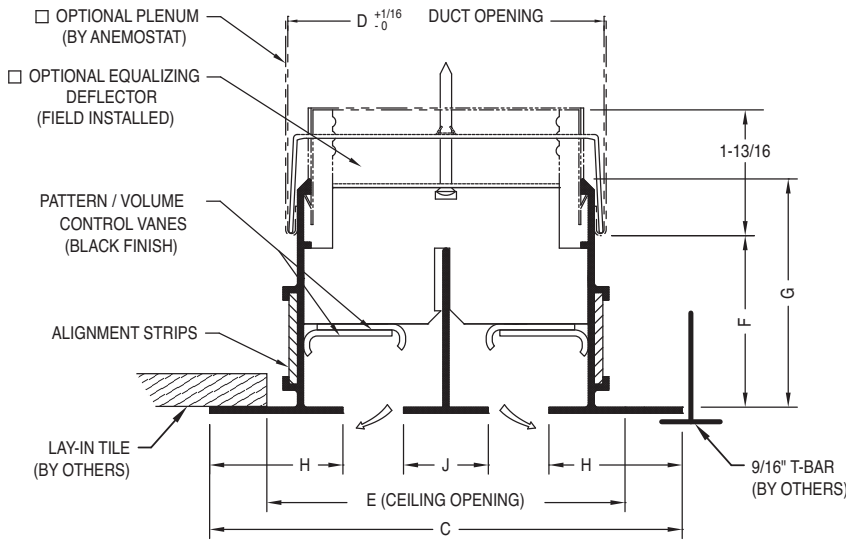

- FF-L9-200** 2" Slot Width (1-4 slots)
- FF-L9-250** 2-1/2" Slot Width (1-4 slots)
- FF-L9-300** 3" Slot Width (1-4 slots)

RETURN MODELS (No Internal Controllers)

- FFR-L9-200** 2" Slot Width (1-4 slots)
- FFR-L9-250** 2-1/2" Slot Width (1-4 slots)
- FFR-L9-300** 3" Slot Width (1-4 slots)

OPTIONS

- LEC** Linear Egg Crate
- LED** Linear Equalizing Deflector
- AD** Plenum

SECTION VIEW
2 SLOT SHOWN

END DETAIL

FF-L9-200 • 2" SLOT WIDTH							
# SLOTS	C	D	E	J	F	G	H
1	5-1/2	4-5/16	4-3/8	-	1-25/32 to 2-5/32	2-5/8	1-3/4
2	9-1/2	8-5/16	8-3/8	2			
3	13-1/2	12-5/16	12-3/8	2			
4	17-1/2	16-5/16	16-3/8	2			

FF-L9-250 • 2-1/2" SLOT WIDTH							
# SLOTS	C	D	E	J	F	G	H
1	6-1/2	5-5/16	5-3/8	-	2-1/4 to 2-5/8	3-3/32	2
2	11-1/2	10-5/16	10-3/8	2-1/2			

FF-L9-300 • 3" SLOT WIDTH							
# SLOTS	C	D	E	J	F	G	H
1	7	6-5/16	6-3/8	-	2-3/8 to 2-3/4	3-7/32	2
2	13	12-5/16	12-3/8	3			

All dimensions are in inches.

JOB NAME:
SUBMITTED BY: