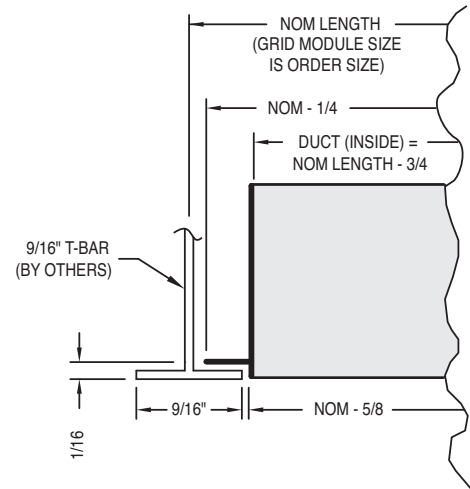

- FF-L9-200** 2" Slot Width (1-4 slots)
- FF-L9-250** 2-1/2" Slot Width (1-4 slots)
- FF-L9-300** 3" Slot Width (1-4 slots)

RETURN MODELS (No Internal Controllers)

- FFR-L9-200** 2" Slot Width (1-4 slots)
- FFR-L9-250** 2-1/2" Slot Width (1-4 slots)
- FFR-L9-300** 3" Slot Width (1-4 slots)

OPTIONS

- LEC** Linear Egg Crate
- LED** Linear Equalizing Deflector
- AD** Plenum

SECTION VIEW
2 SLOT SHOWN

END DETAIL

FF-L9-200 • 2" SLOT WIDTH							
# SLOTS	C	D	E	J	F	G	H
1	5-1/2	4-5/16	4-3/8	-	1-25/32 to 2-5/32	2-5/8	1-3/4
2	9-1/2	8-5/16	8-3/8	2			
3	13-1/2	12-5/16	12-3/8	2			
4	17-1/2	16-5/16	16-3/8	2			

FF-L9-250 • 2-1/2" SLOT WIDTH							
# SLOTS	C	D	E	J	F	G	H
1	6-1/2	5-5/16	5-3/8	-	2-1/4 to 2-5/8	3-3/32	2
2	11-1/2	10-5/16	10-3/8	2-1/2			

FF-L9-300 • 3" SLOT WIDTH							
# SLOTS	C	D	E	J	F	G	H
1	7	6-5/16	6-3/8	-	2-3/8 to 2-3/4	3-7/32	2
2	13	12-5/16	12-3/8	3			

All dimensions are in inches.

JOB NAME:
SUBMITTED BY: