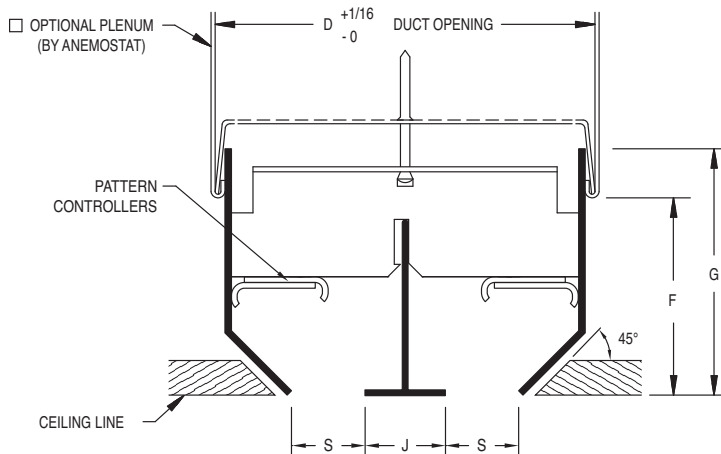

SUPPLY MODELS

- FFV-100-1** 1 Slot, 1" Slot Width
- FFV-150-1** 1 Slot, 1-1/2" Slot Width
- FFV-200-1** 1 Slot, 2" Slot Width
- FFV-100-2** 2 Slot, 1" Slot Width
- FFV-150-2** 2 Slot, 1-1/2" Slot Width
- FFV-200-2** 2 Slot, 2" Slot Width

RETURN MODELS (No Internal Controllers)

- FFRV-100-1** 1 Slot, 1" Slot Width
- FFRV-150-1** 1 Slot, 1-1/2" Slot Width
- FFRV-200-1** 1 Slot, 2" Slot Width
- FFRV-100-2** 2 Slot, 1" Slot Width
- FFRV-150-2** 2 Slot, 1-1/2" Slot Width
- FFRV-200-2** 2 Slot, 2" Slot Width

OPTIONS

- LEC** Linear Egg Crate
- LED** Linear Equalizing Deflector
- AD** Plenum

1 SLOT

2 SLOT

| MODEL | SLOT WIDTH S | F | G | 1 - SLOT | | 2 - SLOT |
|---------|-----------------|-------------------|--------|----------|--------|----------|
| | | | | D | D | J |
| FFV-100 | 1" | 1-1/4 to 1-5/8 | 2-1/16 | 2-5/16 | 4-5/16 | 1" |
| FFV-150 | 1-1/2" | 1-23/32 to 2-3/32 | 2-9/16 | 3-5/16 | 6-5/16 | 1-1/2" |
| FFV-200 | 2" | 1-25/32 to 2-5/32 | 2-5/8 | 4-5/16 | 8-5/16 | 2" |

All dimensions are in inches.

JOB NAME:
SUBMITTED BY: