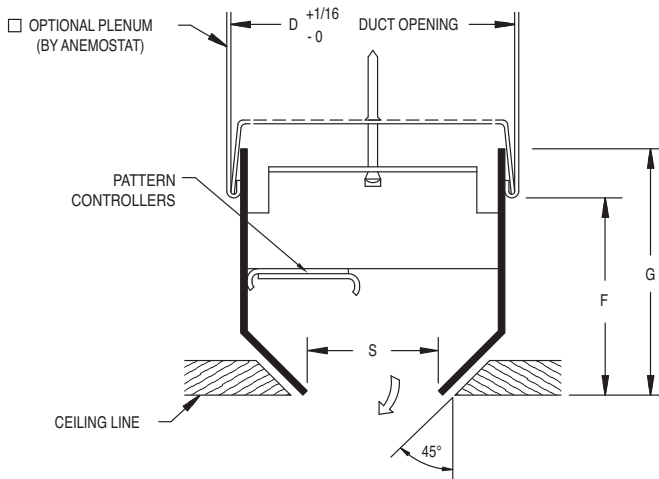

SUPPLY MODELS

- FFV-100-1** 1 Slot, 1" Slot Width
- FFV-150-1** 1 Slot, 1-1/2" Slot Width
- FFV-200-1** 1 Slot, 2" Slot Width
- FFV-100-2** 2 Slot, 1" Slot Width
- FFV-150-2** 2 Slot, 1-1/2" Slot Width
- FFV-200-2** 2 Slot, 2" Slot Width

RETURN MODELS (No Internal Controllers)

- FFRV-100-1** 1 Slot, 1" Slot Width
- FFRV-150-1** 1 Slot, 1-1/2" Slot Width
- FFRV-200-1** 1 Slot, 2" Slot Width
- FFRV-100-2** 2 Slot, 1" Slot Width
- FFRV-150-2** 2 Slot, 1-1/2" Slot Width
- FFRV-200-2** 2 Slot, 2" Slot Width

OPTIONS

- LEC** Linear Egg Crate
- LED** Linear Equalizing Deflector
- AD** Plenum

1 SLOT

2 SLOT

| MODEL | SLOT WIDTH S | F | G | 1 - SLOT | | 2 - SLOT |
|---------|-----------------|-------------------|--------|----------|--------|----------|
| | | | | D | D | J |
| FFV-100 | 1" | 1-1/4 to 1-5/8 | 2-1/16 | 2-5/16 | 4-5/16 | 1" |
| FFV-150 | 1-1/2" | 1-23/32 to 2-3/32 | 2-9/16 | 3-5/16 | 6-5/16 | 1-1/2" |
| FFV-200 | 2" | 1-25/32 to 2-5/32 | 2-5/8 | 4-5/16 | 8-5/16 | 2" |

All dimensions are in inches.

JOB NAME:
SUBMITTED BY: