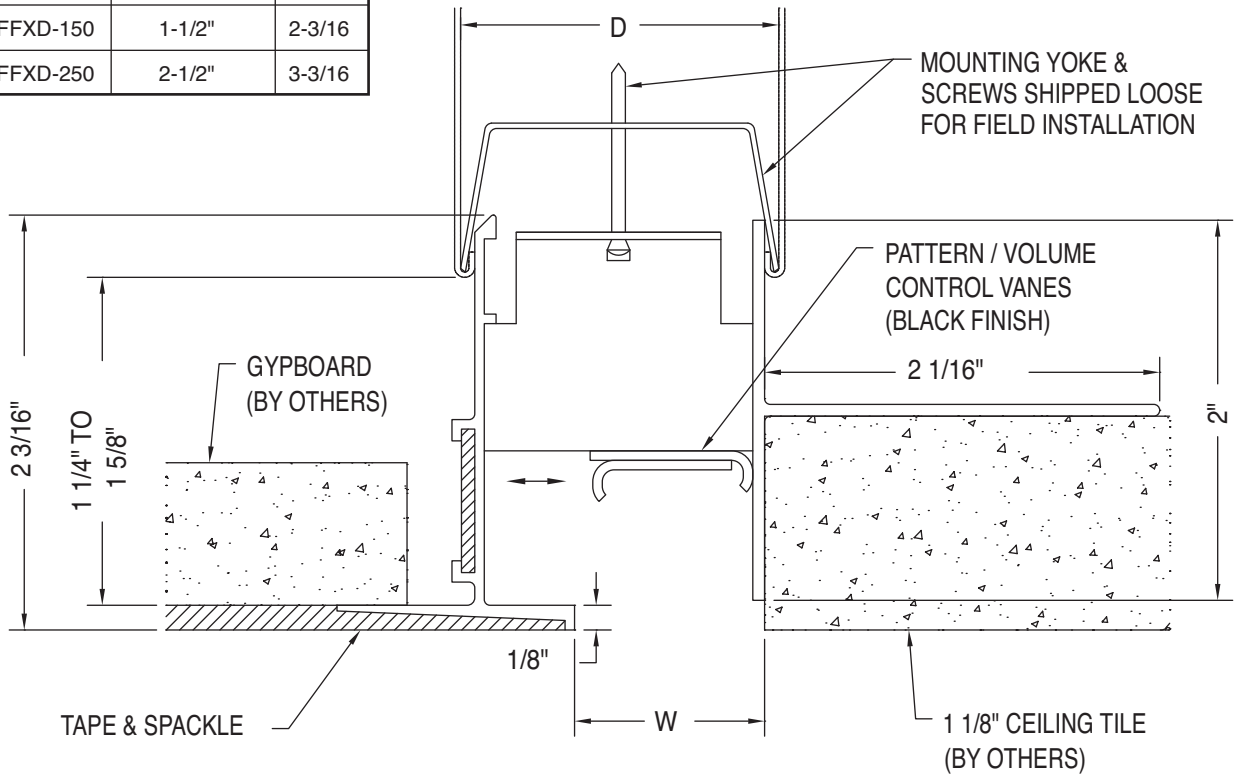

DIFFUSER OPTIONS:

- Supply
- Return

PLENUM OPTIONS:

- Supplied by Anemostat
- Supplied by Others
- None Required

FINISH:

- Entire assembly flat black
- Outer frame white, pattern deflectors black
- Special paint instructions, please specify:

MODEL	W SLOT WIDTH	D
FFXD-100	1"	1-43/64
FFXD-150	1-1/2"	2-3/16
FFXD-250	2-1/2"	3-3/16

All dimensions are in inches.

JOB NAME:

SUBMITTED BY: