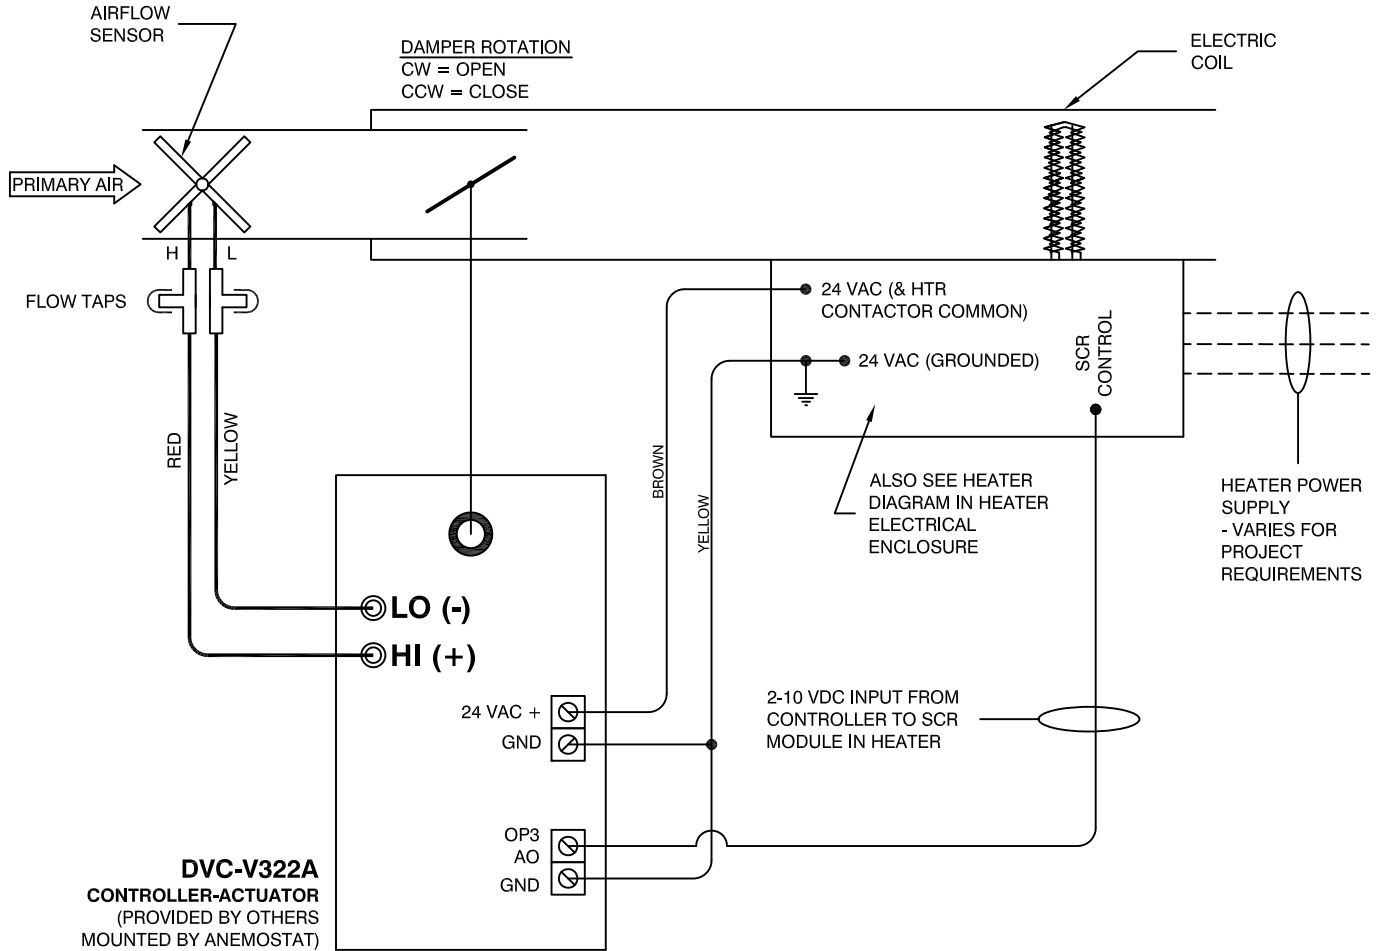

# ANEMOSTAT<sup>®</sup>

AIR TERMINAL CONTROLS

## Control Package SD-D-D007

- SINGLE DUCT
- DIRECT DIGITAL CONTROLS BY DELTA
- DDC SUPPLIED TO FACTORY FOR INSTALLATION

- ELECTRIC HEAT - SCR CONTROL

### IMPORTANT!

1. THE 24 VAC SOURCE IS LOCATED IN HEATER ENCLOSURE AND IS SIZED TO HANDLE HEATER CONTACTOR LOAD + 15VA OVERHEAD FOR CONTROLLER AND ACTUATOR.

2. CONSULT CONTROLS DOCUMENTATION FOR DETAILS AS INSTALLED HARDWARE WILL VARY FROM THAT SHOWN.