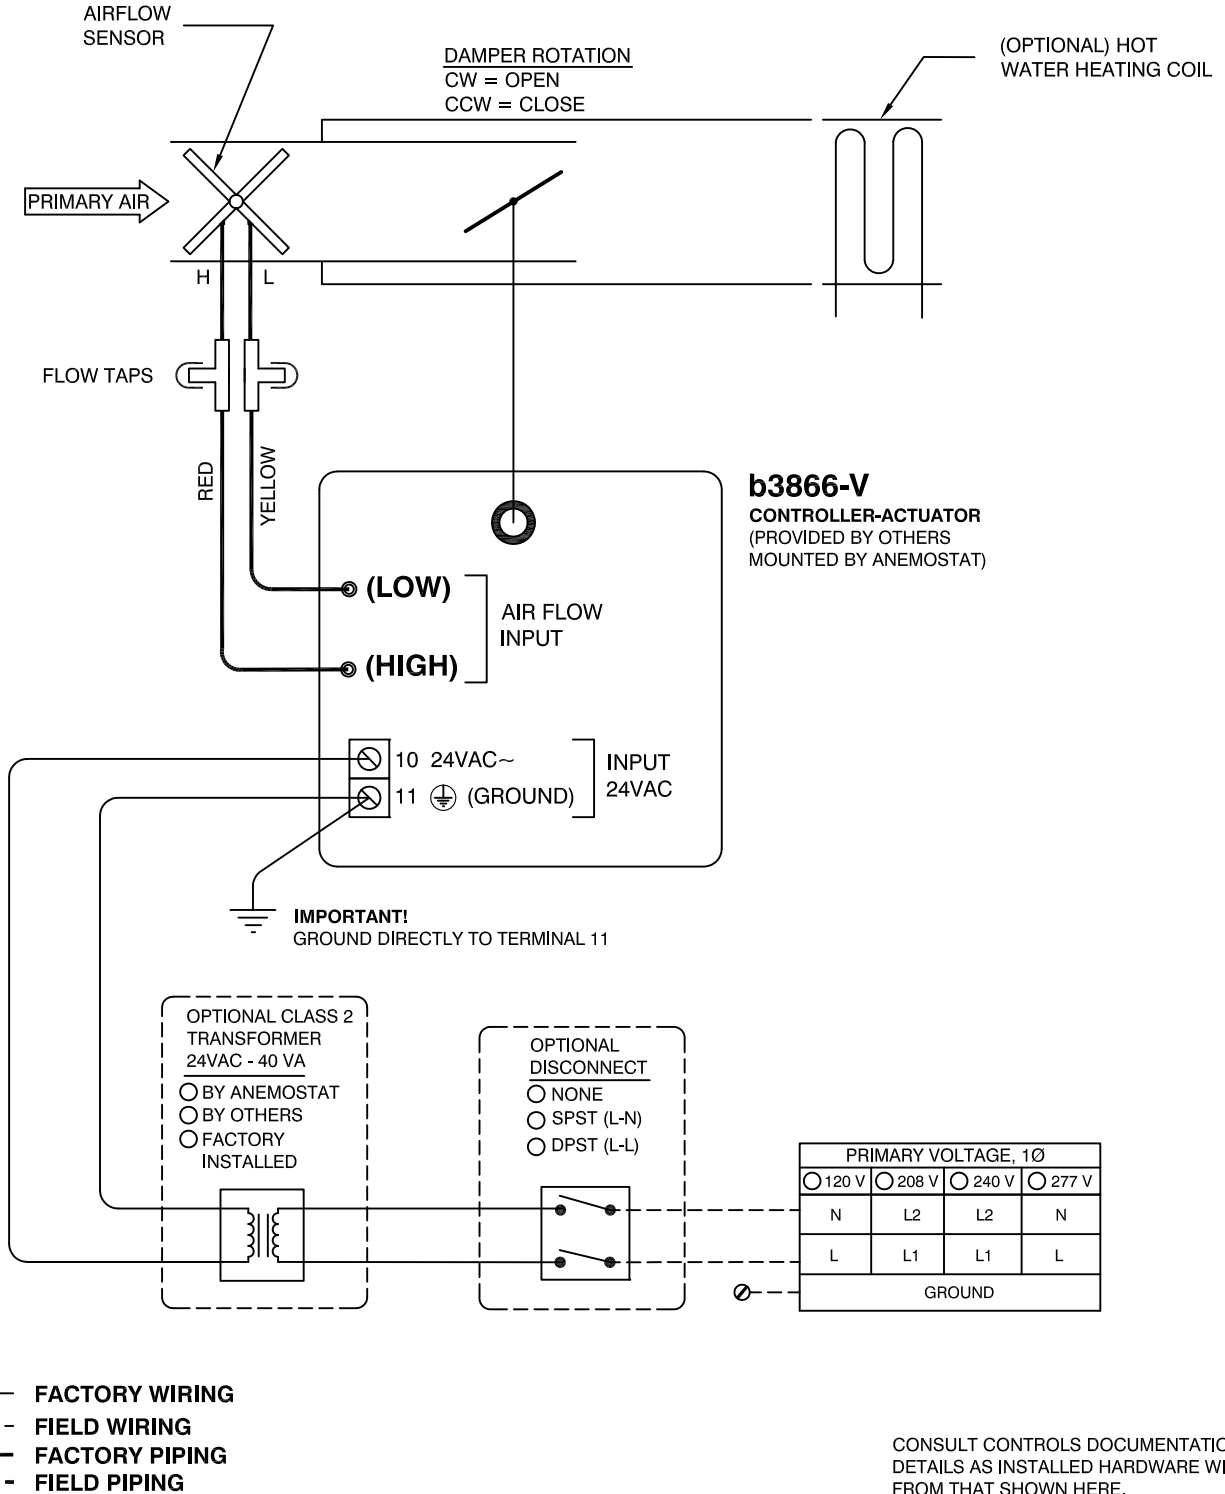

ANEMOSTAT[®]

AIR TERMINAL CONTROLS

Control Package SD - D - AD08

- SINGLE DUCT
- PRESSURE INDEPENDENT
- OPTIONAL HOT WATER HEAT
- DIRECT DIGITAL CONTROLS
- FACTORY INSTALLED CONTROLS PROVIDED BY ANDOVER (SCHNEIDER ELECTRIC)

JOB NAME:
SUBMITTED BY:
DATE:

DWG #: SD-D-AD08
REV: -
DATE: 6-21-17