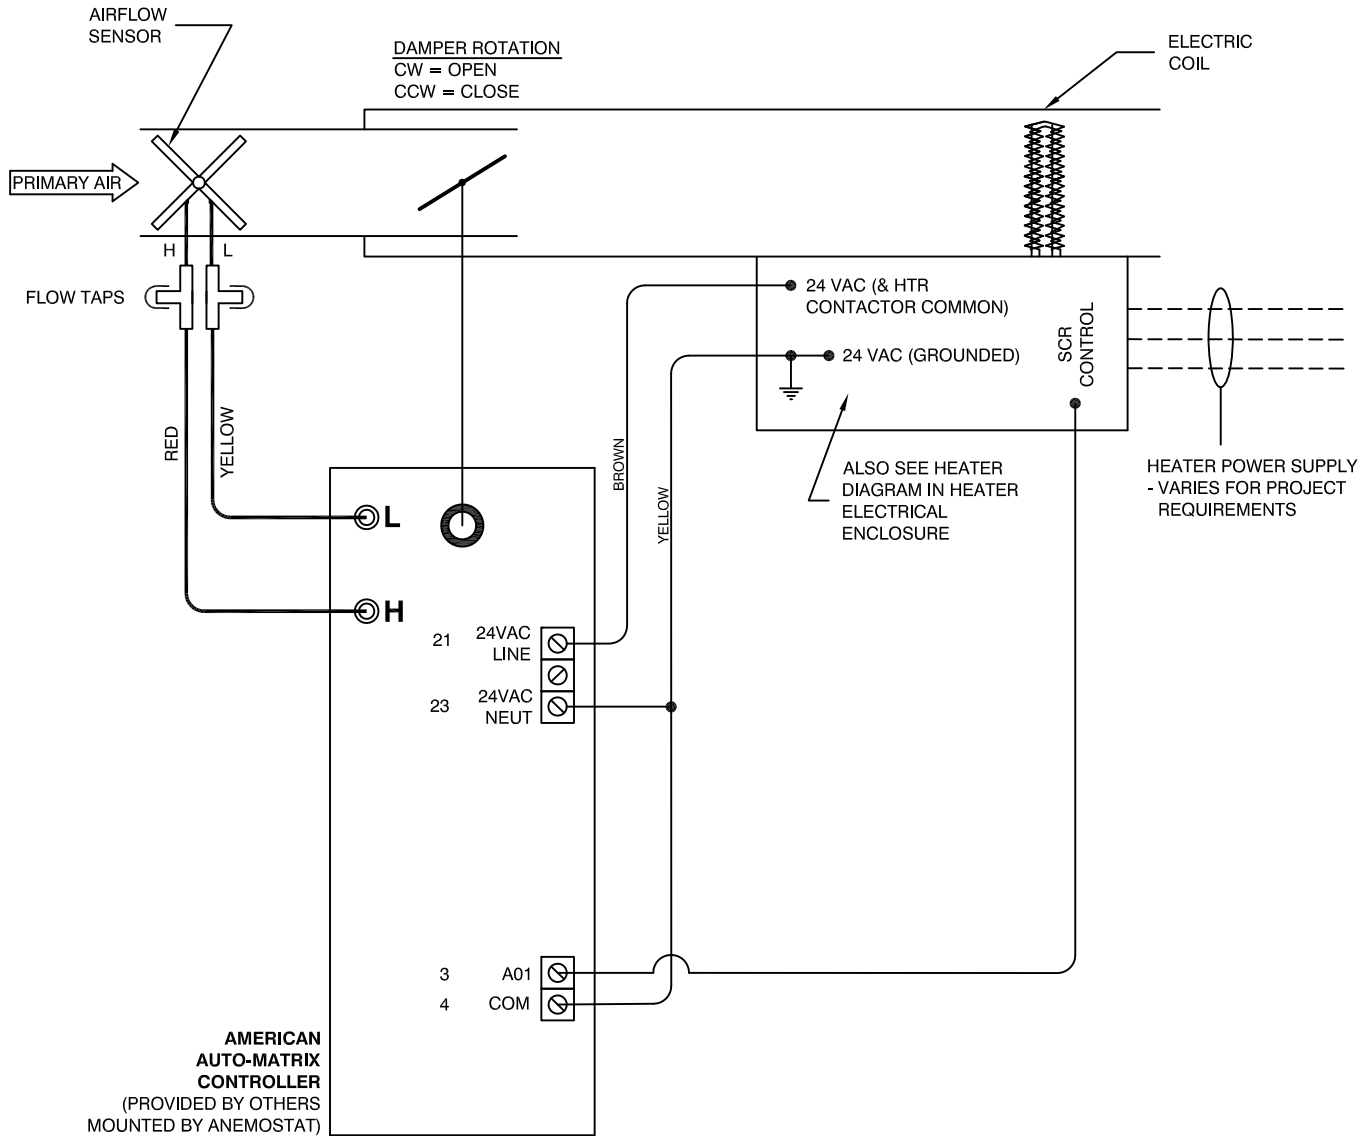

# ANEMOSTAT<sup>®</sup>

AIR TERMINAL CONTROLS

## Control Package SD-D-AA02

- SINGLE DUCT
- ELECTRIC HEAT - SCR CONTROL
- DIRECT DIGITAL CONTROLS BY AMERICAN AUTO-MATRIX
- DDC SUPPLIED TO FACTORY FOR INSTALLATION

### IMPORTANT!

1. THE 24 VAC SOURCE IS LOCATED IN HEATER ENCLOSURE AND IS SIZED TO HANDLE HEATER CONTACTOR LOAD + 15VA OVERHEAD FOR CONTROLLER AND ACTUATOR.
2. CONSULT CONTROLS DOCUMENTATION FOR DETAILS AS INSTALLED HARDWARE WILL VARY FROM THAT SHOWN.