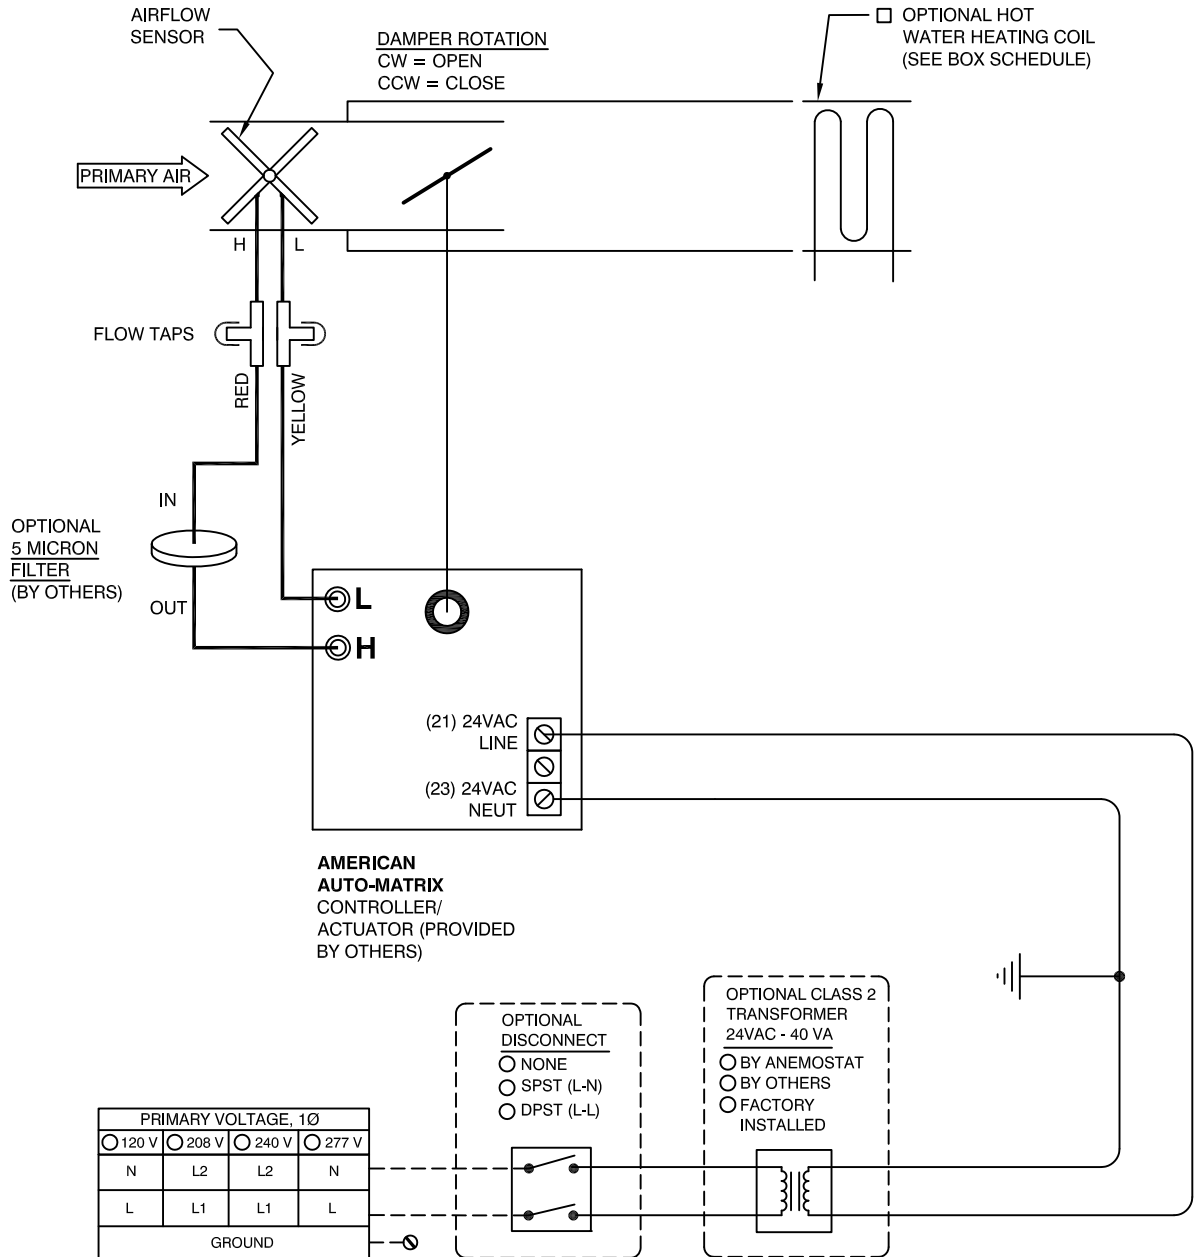

ANEMOSTAT[®]

AIR TERMINAL CONTROLS

Control Package
SD-D-AA01

- SINGLE DUCT
- OPTIONAL HOT WATER HEAT
- DIRECT DIGITAL CONTROLS BY AMERICAN AUTO-MATRIX
- FACTORY INSTALLED

————— **FACTORY WIRING**
 - - - - - **FIELD WIRING**
 ————— **FACTORY PIPING**
 - - - - - **FIELD PIPING**

CONSULT CONTROLS DOCUMENTATION FOR DETAILS AS INSTALLED HARDWARE WILL VARY FROM THAT SHOWN HERE.

JOB NAME:
SUBMITTED BY:
DATE:

DWG #: SD-D-AA01
REV: -
DATE: 2-14-17